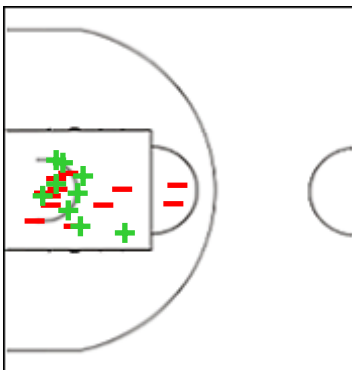

	Q1		Q2		Q3		Q4	
RML	12	20	27	34	44	55	63	69
PEAC	7	13	18	24	34	45	52	58

RML - Elizur Landco Ramla

PEAC - NKA Universitas PEAC

RML	M / A	%
Fied Goals	28 / 68	41
2 Points	22 / 52	42
3 Points	6 / 16	38
Free Throws	7 / 11	64

%	M / A	PEAC
37	23 / 63	Fied Goals
40	16 / 40	2 Points
30	7 / 23	3 Points
83	5 / 6	Free Throws

Shot Chart

RML 69 vs 58 PEAC

(20-13, 14-11, 21-21, 14-13)

Scoring by 5 min intervals:

	Q1		Q2		Q3		Q4	
RML	12	20	27	34	44	55	63	69
PEAC	7	13	18	24	34	45	52	58

RML - Elizur Landco Ramla

0 AUSTIN Shakira

	M / A	%
Fied Goals	9 / 21	43
2 Points	9 / 21	43
3 Points	0 / 0	0
Free Throws	4 / 5	80

1 BARON Alyssa

	M / A	%
Fied Goals	0 / 6	0
2 Points	0 / 4	0
3 Points	0 / 2	0
Free Throws	0 / 0	0