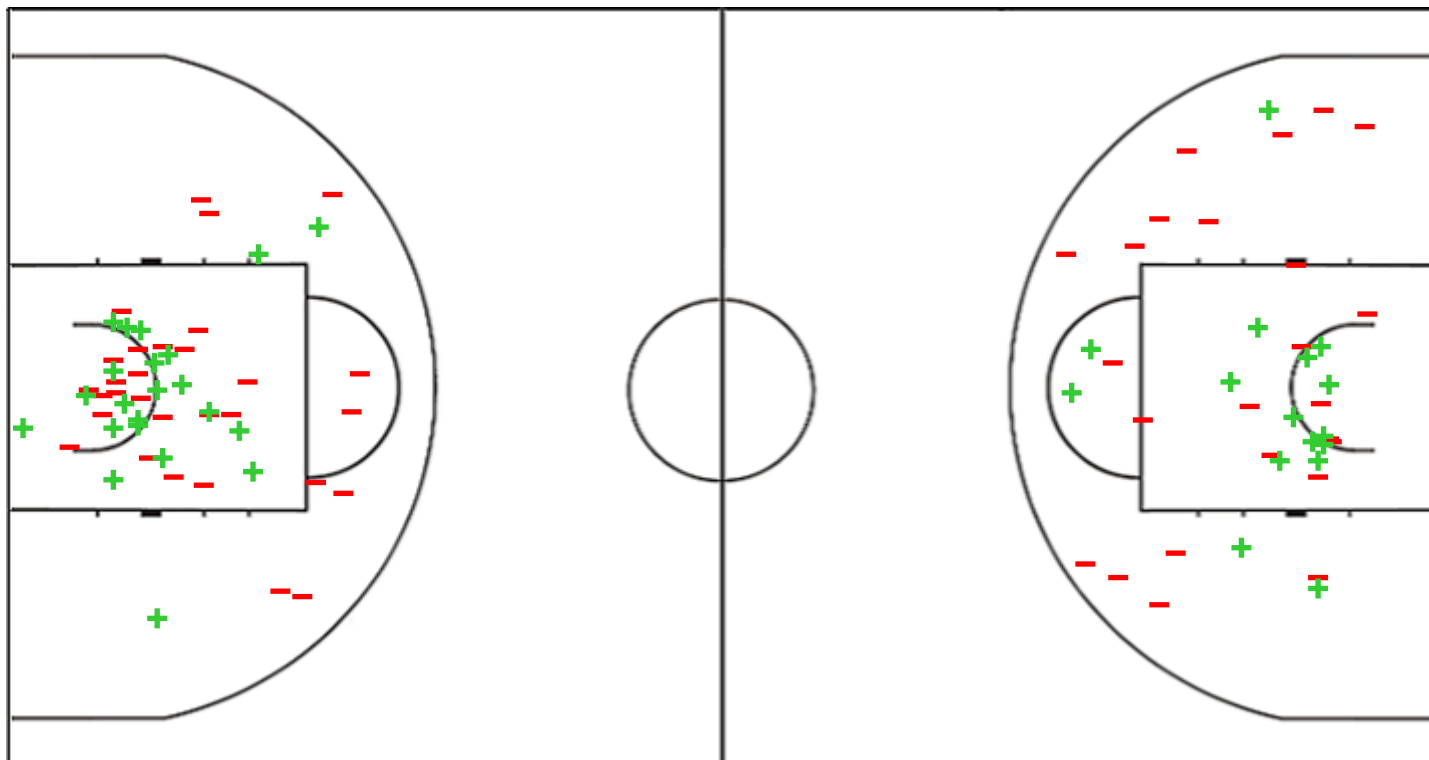

EuroCup Women 2023

Venue: Kiryat Menachem
Game Date: THU 08 DEC 2022
Game Time: 19:00

Game No: B/10
Attendance: 200
Game Duration: 01:42

Shot Chart

RML 69 vs 58 PEAC (20-13, 14-11, 21-21, 14-13)

Scoring by 5 min intervals:

	Q1		Q2		Q3		Q4	
RML	12	20	27	34	44	55	63	69
PEAC	7	13	18	24	34	45	52	58

RML - Elizur Landco Ramla

PEAC - NKA Universitas PEAC

RML	M / A	%
Fied Goals	28 / 68	41
2 Points	22 / 52	42
3 Points	6 / 16	38
Free Throws	7 / 11	64

%	M / A	PEAC
37	23 / 63	Fied Goals
40	16 / 40	2 Points
30	7 / 23	3 Points
83	5 / 6	Free Throws