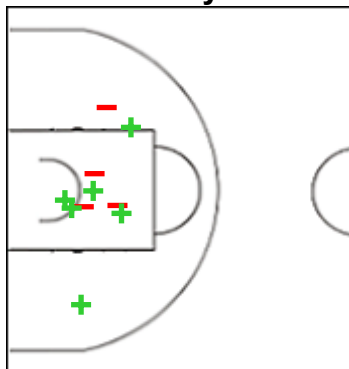

%	M / A	PEAC
37	23 / 63	Fied Goals
40	16 / 40	2 Points
30	7 / 23	3 Points
83	5 / 6	Free Throws

Shot Chart

RML 69 vs 58 PEAC

(20-13, 14-11, 21-21, 14-13)

Scoring by 5 min intervals:

	Q1		Q2		Q3		Q4	
RML	12	20	27	34	44	55	63	69
PEAC	7	13	18	24	34	45	52	58

4 ROTBERG Eden

	M / A	%
Fied Goals	6 / 9	67
2 Points	4 / 7	57
3 Points	2 / 2	100
Free Throws	0 / 0	0

7 BABKINA Elina

	M / A	%
Fied Goals	3 / 12	25
2 Points	0 / 3	0
3 Points	3 / 9	33
Free Throws	0 / 0	0

8 DANAN Yarden

	M / A	%
Fied Goals	0 / 2	0
2 Points	0 / 1	0
3 Points	0 / 1	0
Free Throws	0 / 0	0

14 MOSBY Tyrone

	M / A	%
Fied Goals	7 / 12	58
2 Points	6 / 10	60
3 Points	1 / 2	50
Free Throws	1 / 2	50

Shot Chart

RML 69 vs 58 PEAC