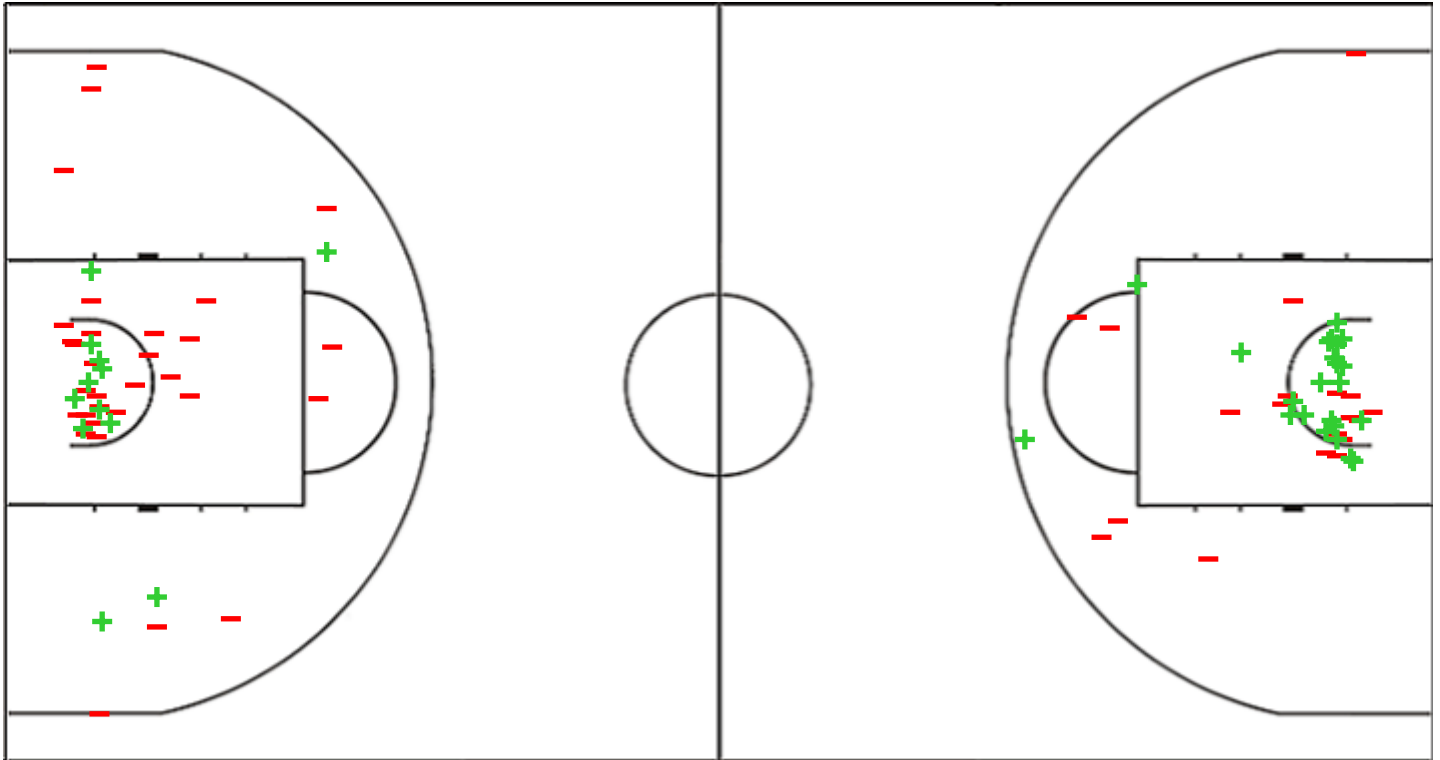

Shot Chart

KPB 58 vs 85 FCB

(12-22, 15-26, 20-22, 11-15)

Scoring by 5 min intervals:

	Q1		Q2		Q3		Q4	
KPB	9	12	20	27	36	47	52	58
FCB	9	22	37	48	59	70	75	85

KPB - KP Brno

FCB - Flammes Carolo Basket Ardennes

KPB	M / A	%
Fied Goals	21 / 75	28
2 Points	12 / 43	28
3 Points	9 / 32	28
Free Throws	7 / 10	70

%	M / A	FCB
48	31 / 64	Fied Goals
55	23 / 42	2 Points
36	8 / 22	3 Points
83	15 / 18	Free Throws

Shot Chart

KPB 58 vs 85 FCB