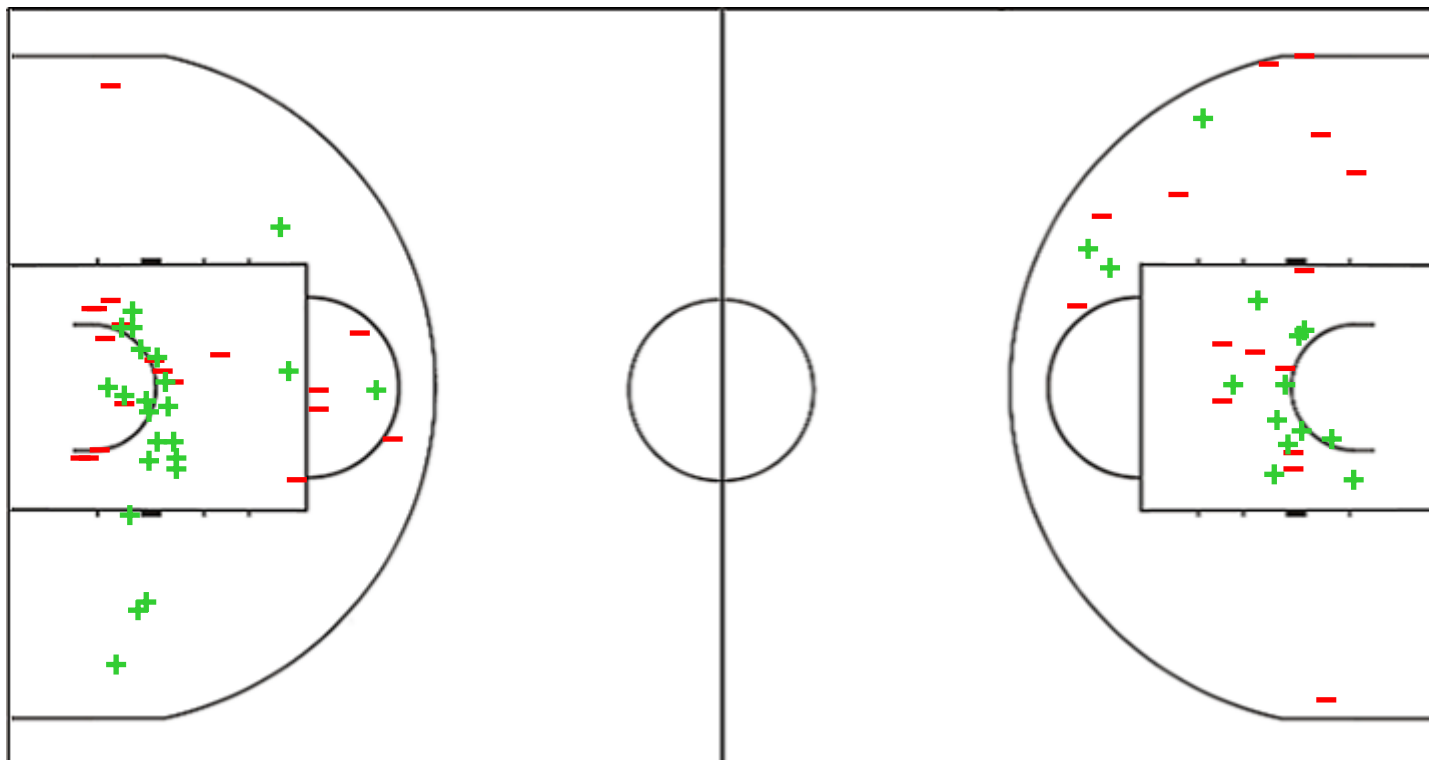

Shot Chart

CAS 90 vs 62 ORMAN

(14-12, 17-22, 29-17, 30-11)

Scoring by 5 min intervals:

	Q1		Q2		Q3		Q4	
CAS	8	14	23	31	50	60	72	90
ORMAN	7	12	20	34	43	51	55	62

CAS - Mithra Castors Braine

ORMAN - Orman Genclik ve SK

CAS	M / A	%
Fied Goals	35 / 72	49
2 Points	23 / 42	55
3 Points	12 / 30	40
Free Throws	8 / 9	89

%	M / A	ORMAN
40	20 / 50	Fied Goals
48	14 / 29	2 Points
29	6 / 21	3 Points
73	16 / 22	Free Throws