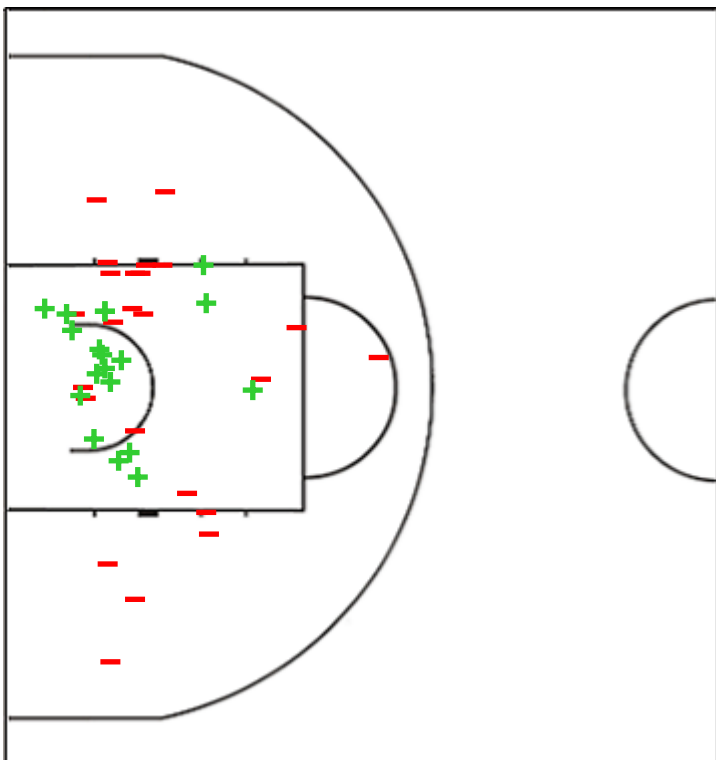

EuroCup Women 2023

Venue: Pavilhao Fidelidade
Game Date: THU 12 JAN 2023
Game Time: 19:30

Game No: 12
Attendance: 424
Game Duration: 01:47

Shot Chart

BENF 66 vs 59 SEDI

(19-18, 19-11, 16-12, 12-18)

Scoring by 5 min intervals:

	Q1		Q2		Q3		Q4	
BENF	8	19	21	38	46	54	56	66
SEDI	5	18	27	29	36	41	46	59

BENF - Sport Lisboa e Benfica