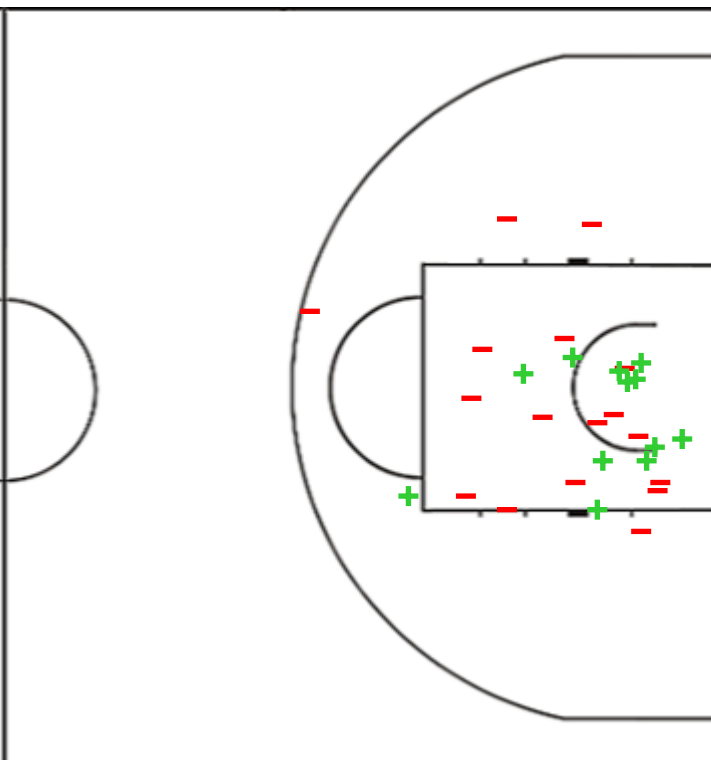

SEDI - A.E. Sedis Basket

BENF	M / A	%
Fied Goals	25 / 62	40
2 Points	19 / 43	44
3 Points	6 / 19	32
Free Throws	10 / 12	83

%	M / A	SEDI
36	19 / 53	Fied Goals
41	12 / 29	2 Points
29	7 / 24	3 Points
74	14 / 19	Free Throws