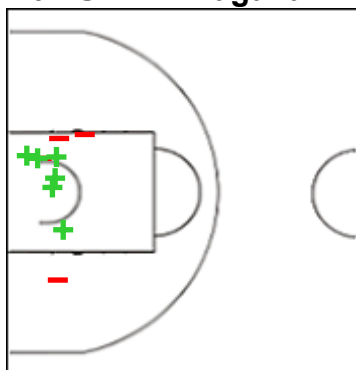

%	M / A	SEDI
36	19 / 53	Fied Goals
41	12 / 29	2 Points
29	7 / 24	3 Points
74	14 / 19	Free Throws

Shot Chart

BENF 66 vs 59 SEDI

(19-18, 19-11, 16-12, 12-18)

Scoring by 5 min intervals:

	Q1		Q2		Q3		Q4	
BENF	8	19	21	38	46	54	56	66
SEDI	5	18	27	29	36	41	46	59

BENF - Sport Lisboa e Benfica

1 SOEIRO Joana

	M / A	%
Fied Goals	4 / 11	36
2 Points	2 / 5	40
3 Points	2 / 6	33
Free Throws	2 / 4	50

6 MARTINS Marta

	M / A	%
Fied Goals	1 / 6	17
2 Points	1 / 5	20
3 Points	0 / 1	0
Free Throws	4 / 4	100

10 ZUBAC Dragana

	M / A	%
Fied Goals	8 / 16	50
2 Points	6 / 10	60
3 Points	2 / 6	33
Free Throws	0 / 0	0

17 RODRIGUES Ana

	M / A	%
Fied Goals	0 / 2	0
2 Points	0 / 2	0
3 Points	0 / 0	0
Free Throws	2 / 2	100