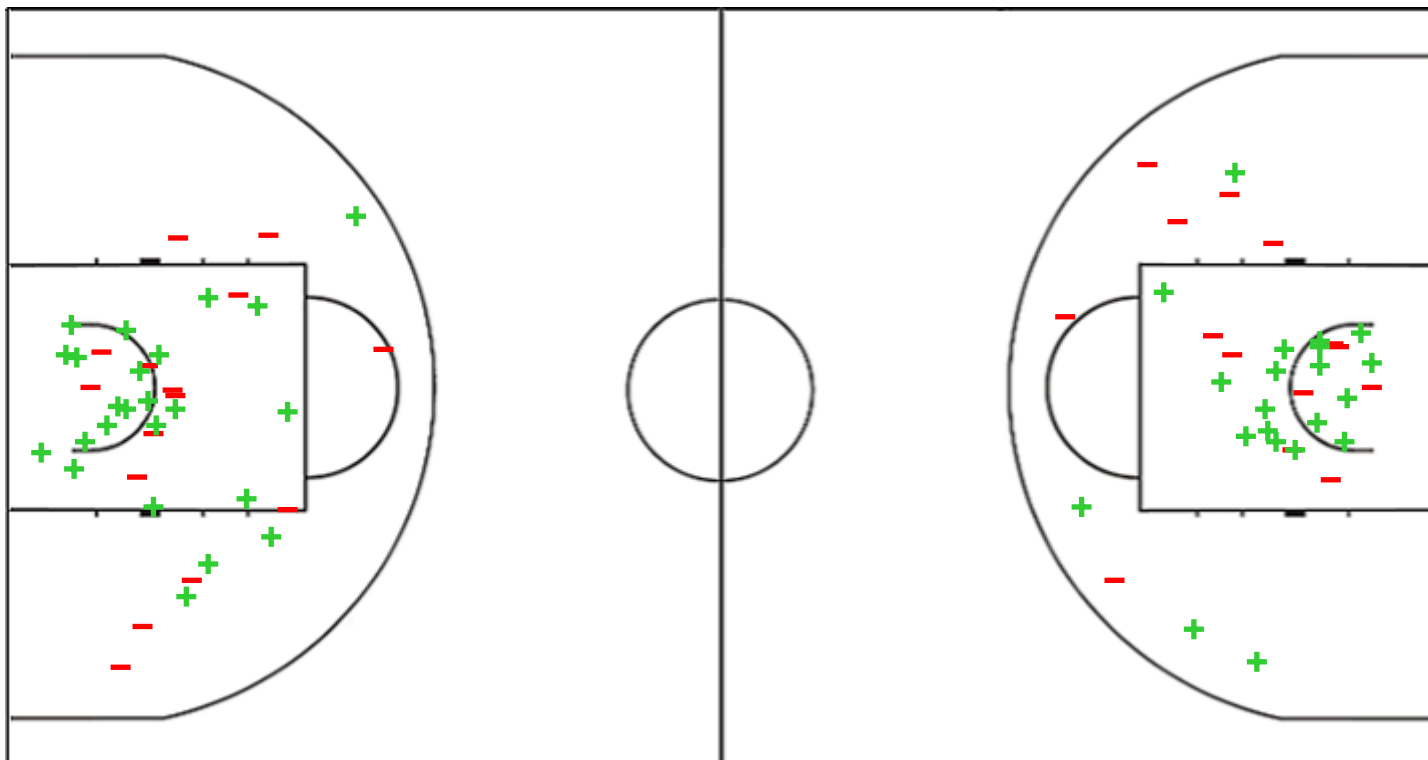

Shot Chart

GALA 88 vs 75 BLMA

(26-14, 22-22, 20-22, 20-17)

Scoring by 5 min intervals:

	Q1		Q2		Q3		Q4	
GALA	17	26	39	48	54	68	78	88
BLMA	5	14	24	36	51	58	69	75

GALA - Galatasaray Spor Kulübü

BLMA - Basket Lattes Montpellier Association

GALA	M / A	%
Fied Goals	30 / 59	51
2 Points	24 / 39	62
3 Points	6 / 20	30
Free Throws	22 / 26	85

%	M / A	BLMA
48	30 / 62	Fied Goals
60	21 / 35	2 Points
33	9 / 27	3 Points
55	6 / 11	Free Throws

Shot Chart