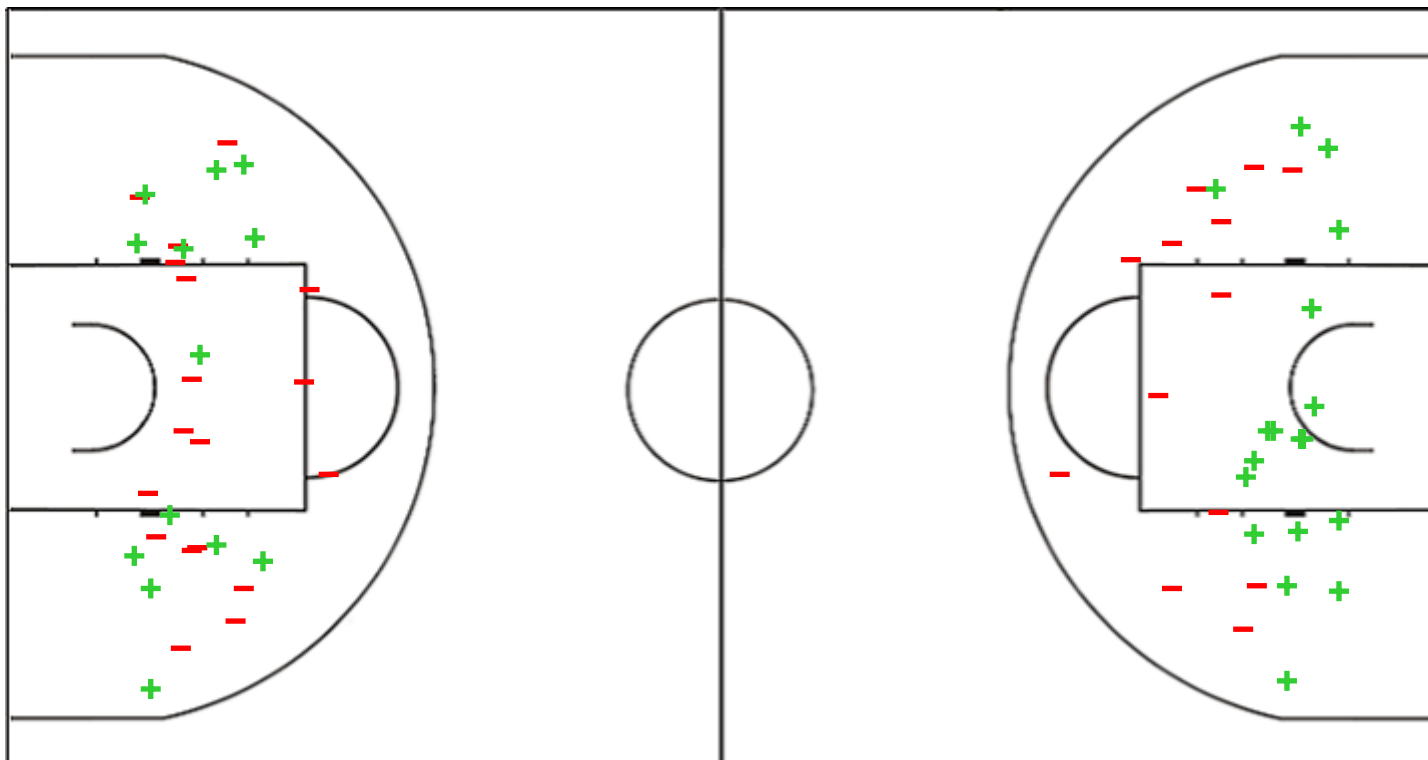

Shot Chart

SEDI 72 vs 54 FCB

(12-14, 12-17, 27-8, 21-15)

Scoring by 5 min intervals:

	Q1		Q2		Q3		Q4	
SEDI	4	12	18	24	36	51	63	72
FCB	6	14	23	31	35	39	45	54

SEDI - A.E. Sedis Basket

FCB - Flammes Carolo Basket Ardennes