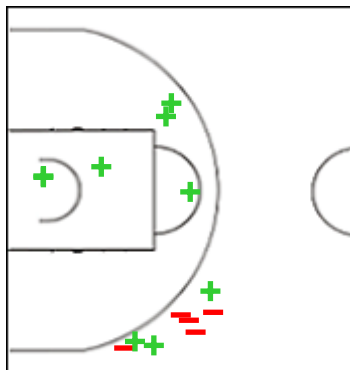

23 JOHANNES Marine

	M / A	%
Fied Goals	9 / 14	64
2 Points	6 / 6	100
3 Points	3 / 8	38
Free Throws	0 / 0	0