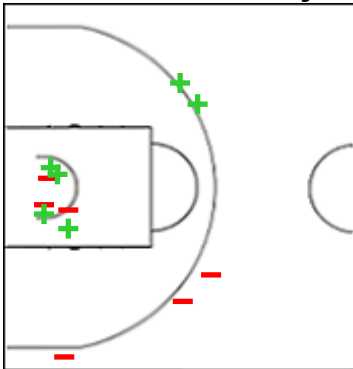

Shot Chart

SSIC 83 vs 87 LYON

(21-25, 24-22, 8-14, 30-26)

Scoring by 5 min intervals:

	Q1		Q2		Q3		Q4	
SSIC	12	21	31	45	50	53	70	83
LYON	16	25	36	47	51	61	70	87

SSIC - ACS Sepsi-SIC

22 MUNUNGA Bethy

	M / A	%
Fied Goals	6 / 12	50
2 Points	4 / 7	57
3 Points	2 / 5	40
Free Throws	3 / 6	50