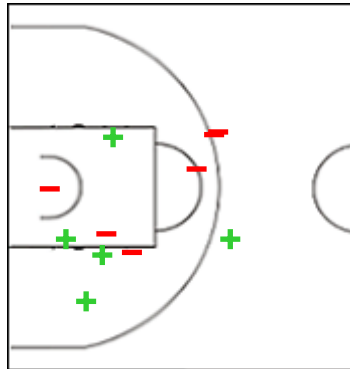

45 HRISTOVA Borislava

	M / A	%
Fied Goals	5 / 11	45
2 Points	4 / 8	50
3 Points	1 / 3	33
Free Throws	0 / 0	0