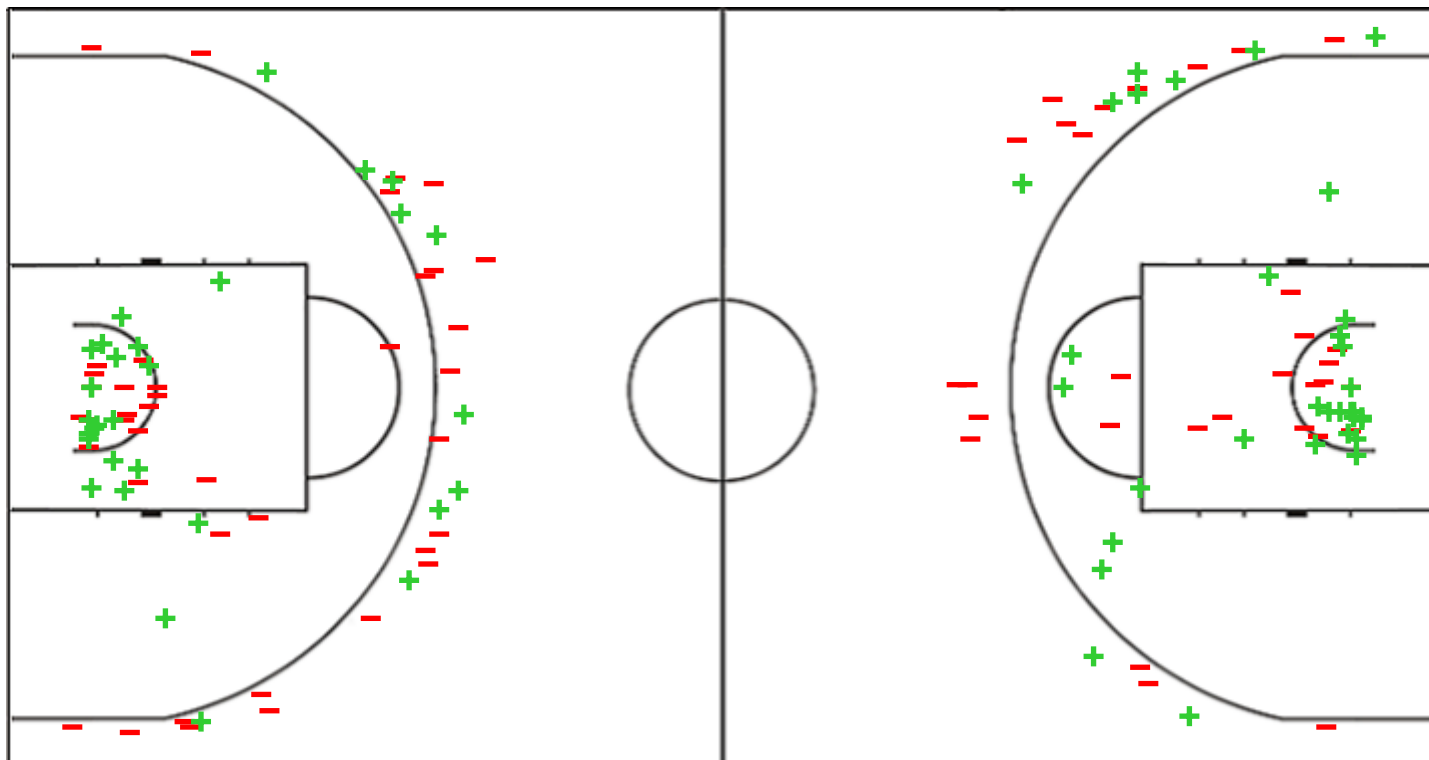

Shot Chart

SSIC 83 vs 87 LYON

(21-25, 24-22, 8-14, 30-26)

Scoring by 5 min intervals:

	Q1		Q2		Q3		Q4	
SSIC	12	21	31	45	50	53	70	83
LYON	16	25	36	47	51	61	70	87

SSIC - ACS Sepsi-SIC

LYON - LDLC ASVEL Feminin