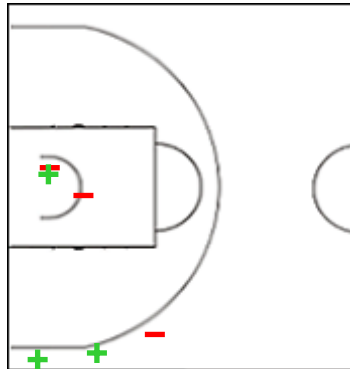

Shot Chart

SSIC 83 vs 87 LYON

(21-25, 24-22, 8-14, 30-26)

Scoring by 5 min intervals:

	Q1		Q2		Q3		Q4	
SSIC	12	21	31	45	50	53	70	83
LYON	16	25	36	47	51	61	70	87

LYON - LDLC ASVEL Feminin

3 WILLIAMS Gabby

	M / A	%
Fied Goals	6 / 12	50
2 Points	5 / 9	56
3 Points	1 / 3	33
Free Throws	5 / 6	83

4 JOCYTE Juste

	M / A	%
Fied Goals	3 / 6	50
2 Points	1 / 3	33
3 Points	2 / 3	67
Free Throws	0 / 0	0

7 GRUDA Sandrine

	M / A	%
Fied Goals	3 / 8	38
2 Points	3 / 8	38
3 Points	0 / 0	0
Free Throws	3 / 6	50

9 QUEVEDO Laura