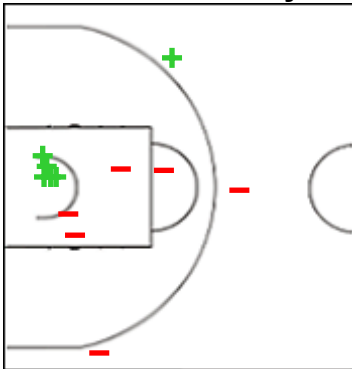

Shot Chart

SSIC 83 vs 87 LYON

(21-25, 24-22, 8-14, 30-26)

Scoring by 5 min intervals:

	Q1		Q2		Q3		Q4	
SSIC	12	21	31	45	50	53	70	83
LYON	16	25	36	47	51	61	70	87

LYON - LDLC ASVEL Feminin

3 WILLIAMS Gabby

	M / A	%
Fied Goals	6 / 12	50
2 Points	5 / 9	56
3 Points	1 / 3	33
Free Throws	5 / 6	83