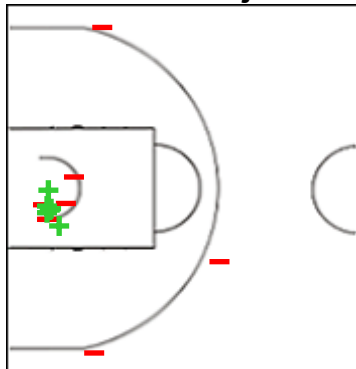

SSIC 83 vs 87 LYON

(21-25, 24-22, 8-14, 30-26)

Scoring by 5 min intervals:

	Q1		Q2		Q3		Q4	
SSIC	12	21	31	45	50	53	70	83
LYON	16	25	36	47	51	61	70	87

SSIC - ACS Sepsi-SIC

1 GEREBEN Livia

	M / A	%
Fied Goals	3 / 8	38
2 Points	2 / 4	50
3 Points	1 / 4	25
Free Throws	0 / 0	0

7 GHIZILA Ioana

	M / A	%
Fied Goals	1 / 7	14
2 Points	0 / 2	0
3 Points	1 / 5	20
Free Throws	0 / 0	0

8 JONES Britney

	M / A	%
Fied Goals	2 / 6	33
2 Points	1 / 2	50
3 Points	1 / 4	25
Free Throws	4 / 4	100

12 JESPERSEN Maria

	M / A	%
Fied Goals	4 / 5	80
2 Points	2 / 3	67
3 Points	2 / 2	100
Free Throws	1 / 2	50

13 CAVE Khadijah

	M / A	%
Fied Goals	6 / 13	46
2 Points	6 / 10	60
3 Points	0 / 3	0
Free Throws	2 / 3	67

21 GODRI-PARAU Annemarie