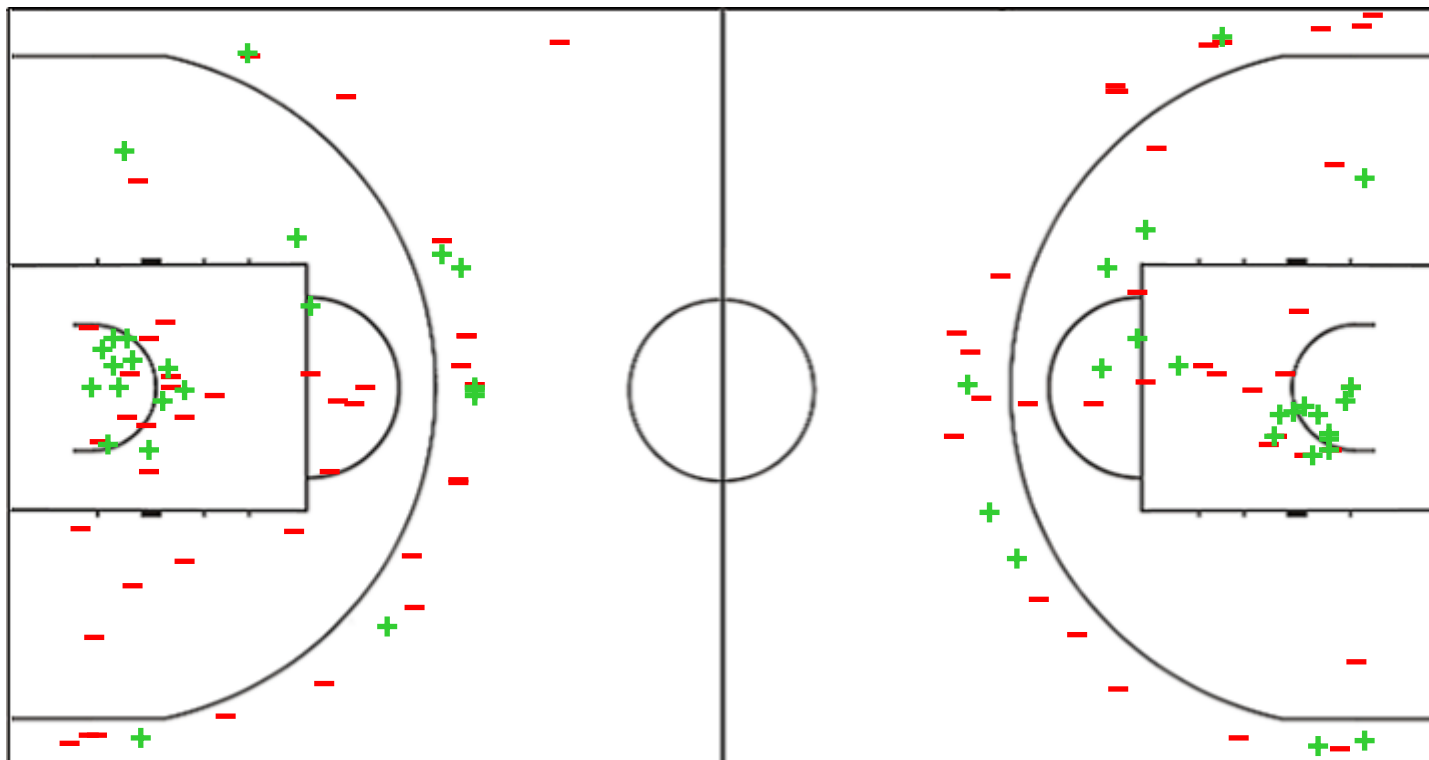

EuroCup Women 2023

Venue: Palais des Sports de Lattes
Game Date: WED 01 FEB 2023
Game Time: 20:00

Game No: 20
Attendance: 1 082
Game Duration: 01:35

Shot Chart

BLMA 57 vs 67 GALA

(16-14, 7-15, 16-21, 18-17)

Scoring by 5 min intervals:

	Q1		Q2		Q3		Q4	
BLMA	5	16	18	23	33	39	48	57
GALA	7	14	25	29	32	50	56	67

BLMA - Basket Lattes Montpellier Association

GALA - Galatasaray Spor Kulübü

BLMA	M / A	%
Fied Goals	23 / 63	37
2 Points	15 / 38	39
3 Points	8 / 25	32
Free Throws	3 / 5	60

%	M / A	GALA
41	24 / 59	Fied Goals
51	18 / 35	2 Points
25	6 / 24	3 Points
81	13 / 16	Free Throws