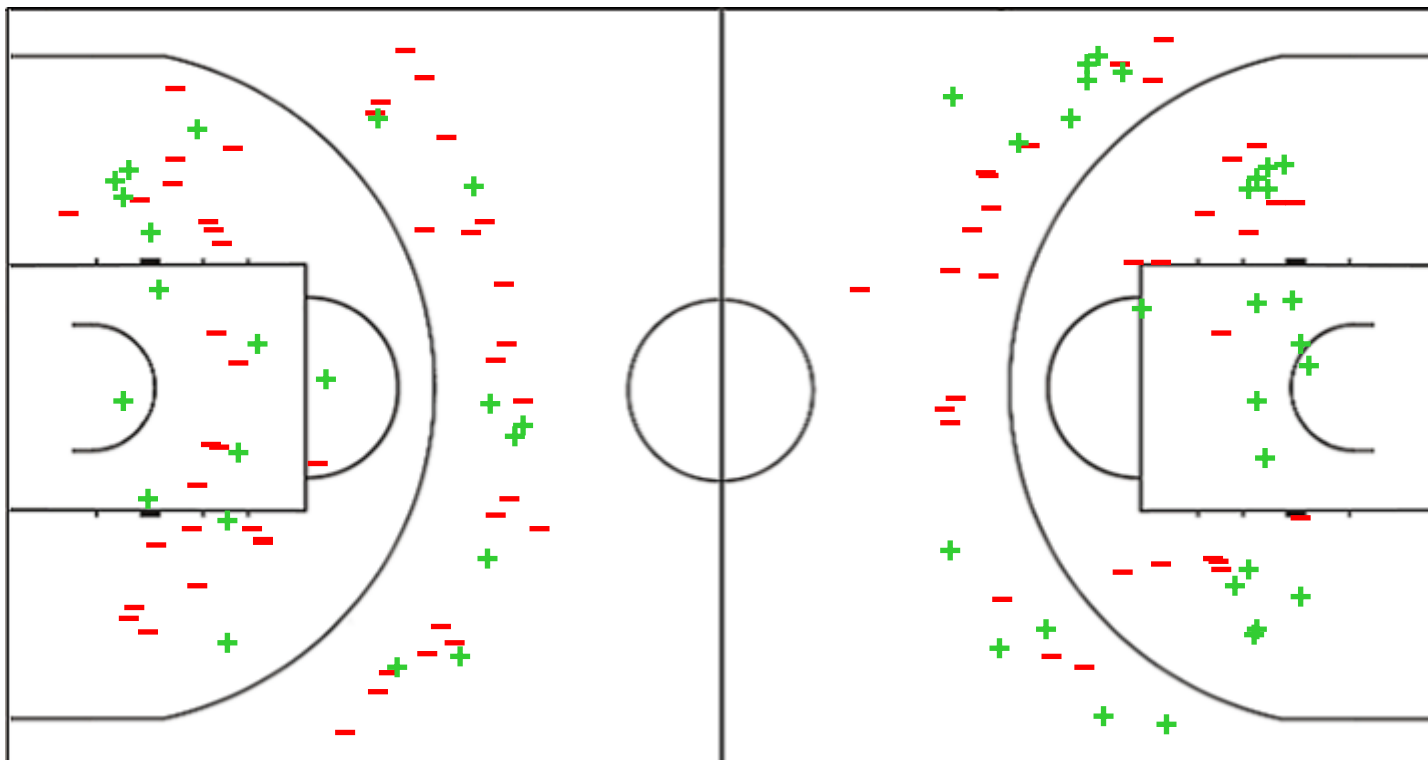

Shot Chart

SEDI 61 vs 86 GALA

(12-19, 19-21, 8-29, 22-17)

Scoring by 5 min intervals:

	Q1		Q2		Q3		Q4	
SEDI	3	12	14	31	37	39	51	61
GALA	2	19	23	40	54	69	73	86

SEDI - A.E. Sedis Basket

GALA - Galatasaray Spor Kulübü