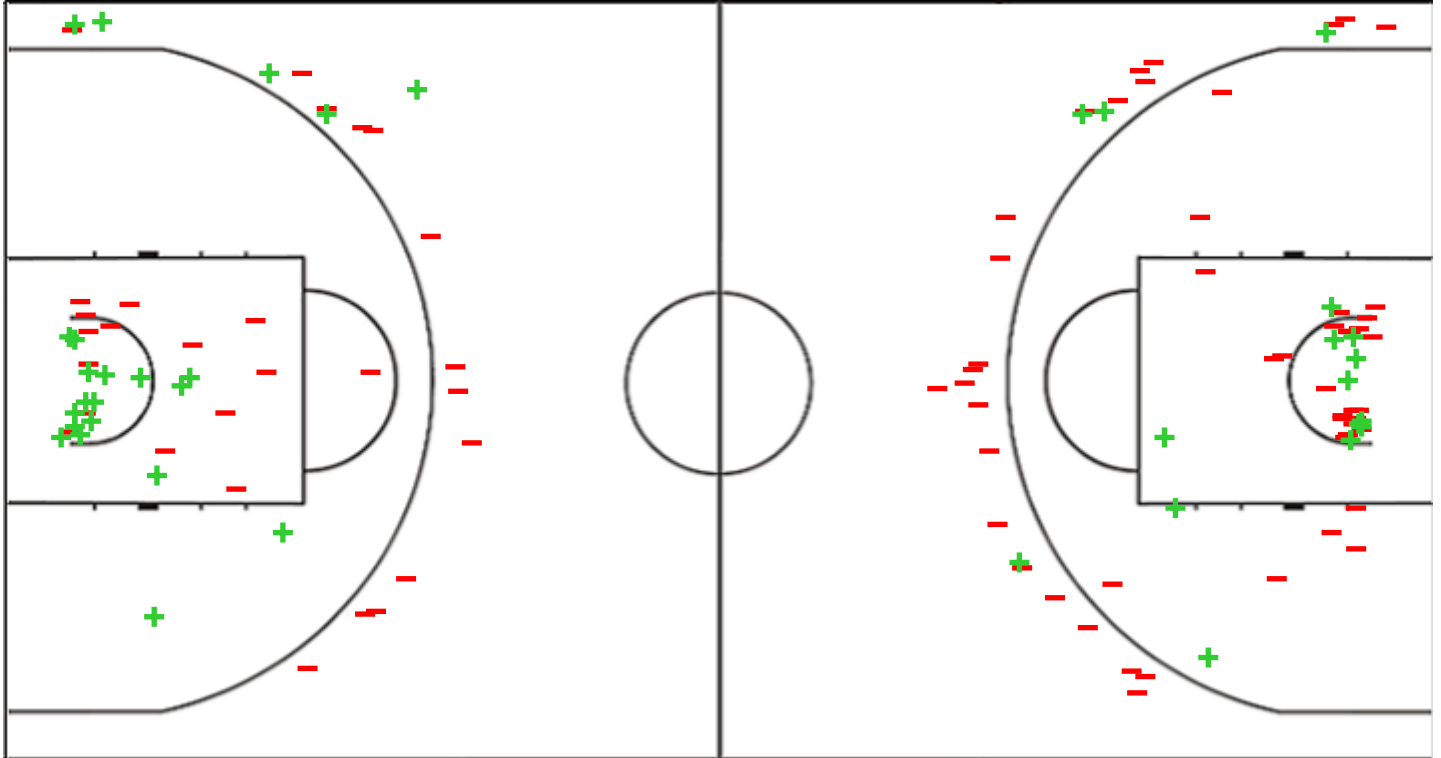

Shot Chart

REYER 59 vs 48 RML

(12-15, 17-16, 15-13, 15-4)

Scoring by 5 min intervals:

	Q1		Q2		Q3		Q4	
REYER	10	12	20	29	37	44	49	59
RML	11	15	23	31	36	44	44	48

REYER - Umana Reyer Venezia

RML - Elizur Landco Ramla