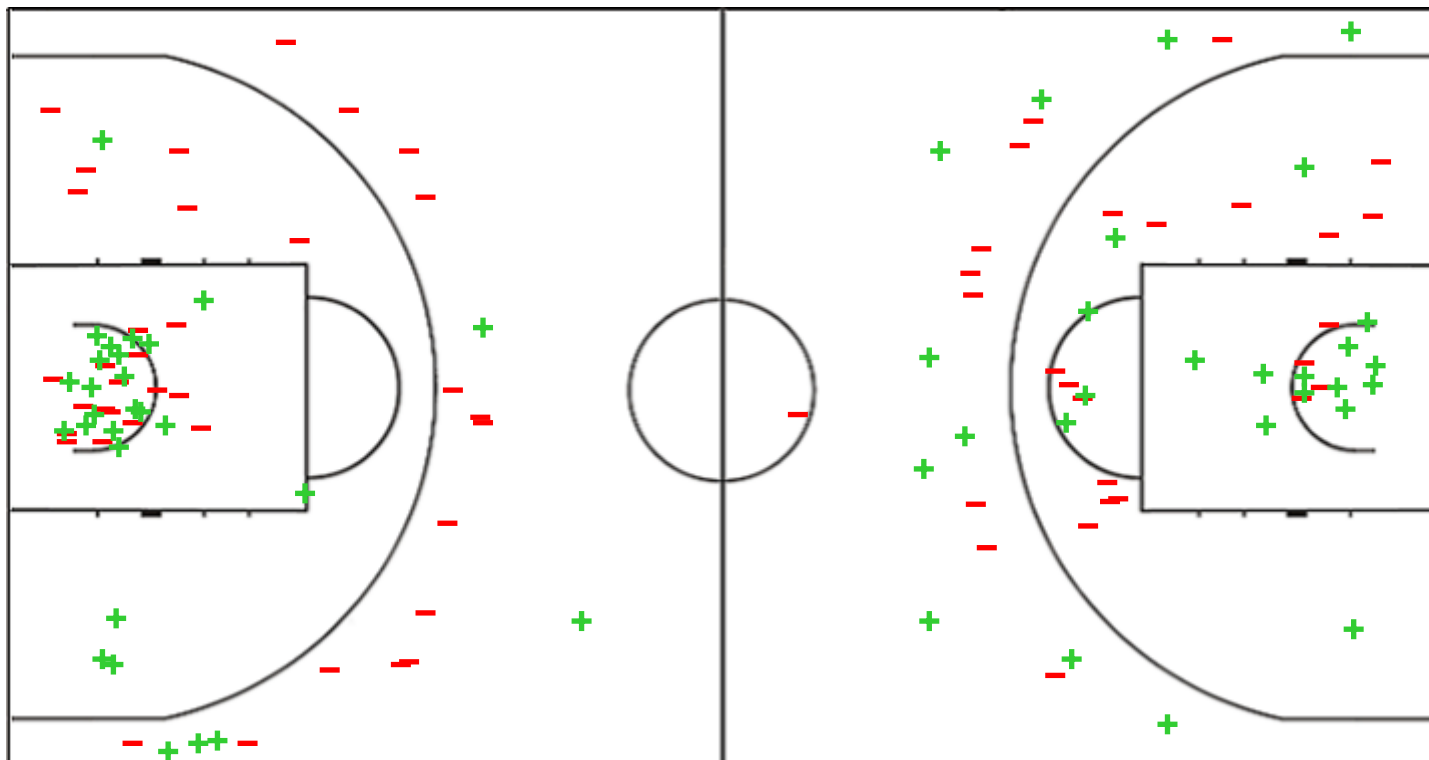

Shot Chart

VDA 69 vs 71 LYON (18-19, 18-22, 20-12, 13-18)

Scoring by 5 min intervals:

	Q1		Q2		Q3		Q4	
VDA	9	18	32	36	46	56	63	69
LYON	10	19	24	41	48	53	57	71

VDA - Villeneuve d'Ascq LM

LYON - LDLC ASVEL Feminin