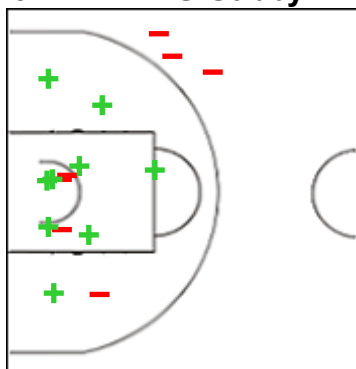

Shot Chart

LYON 95 vs 56 GALA

(27-19, 23-9, 22-12, 23-16)

Scoring by 5 min intervals:

	Q1		Q2		Q3		Q4	
LYON	13	27	38	50	60	72	85	95
GALA	8	19	22	28	36	40	46	56

LYON - LDLC ASVEL Feminin

3 WILLIAMS Gabby

	M / A	%
Fied Goals	9 / 16	56
2 Points	9 / 13	69
3 Points	0 / 3	0
Free Throws	2 / 2	100