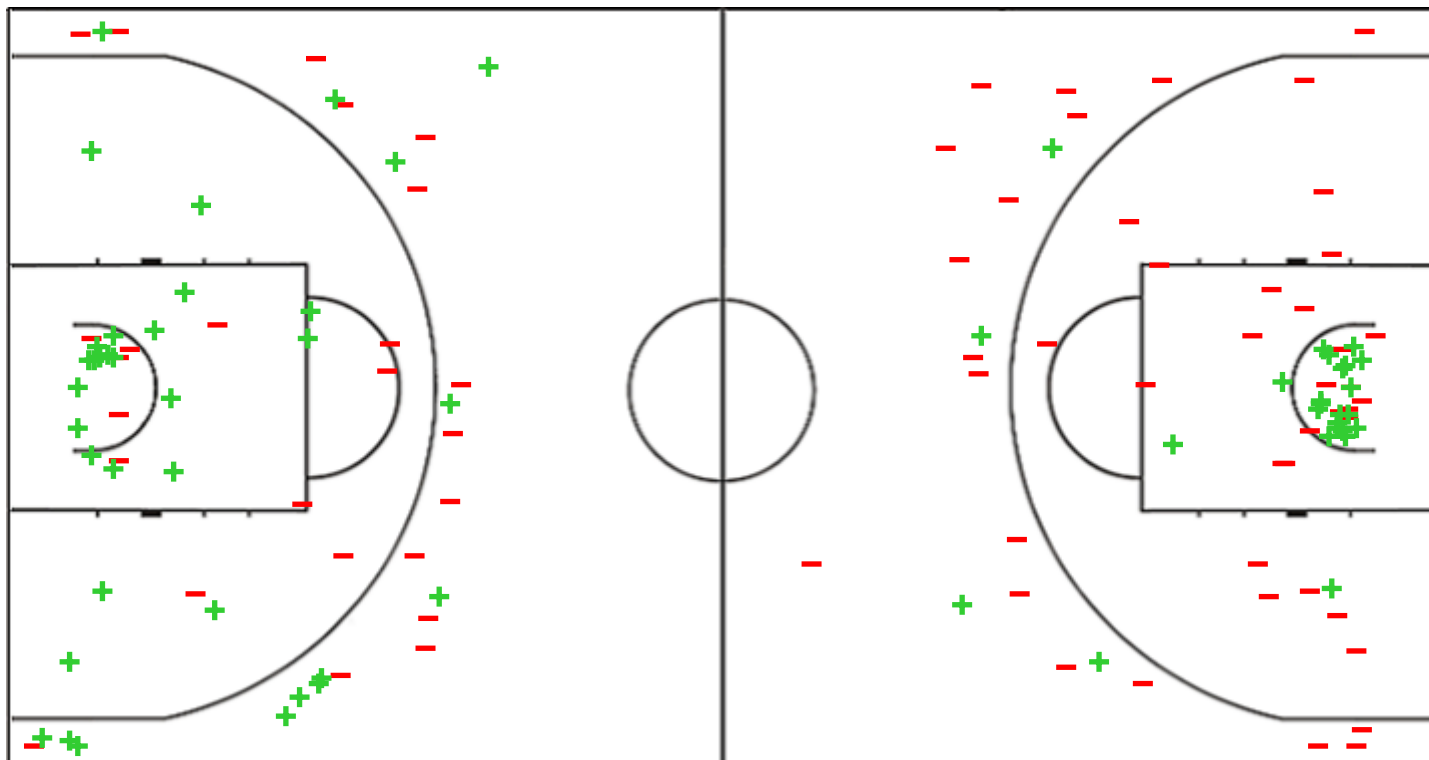

## Shot Chart

### LYON 95 vs 56 GALA

(27-19, 23-9, 22-12, 23-16)

Scoring by 5 min intervals:

	Q1		Q2		Q3		Q4	
<b>LYON</b>	13	27	38	50	60	72	85	95
<b>GALA</b>	8	19	22	28	36	40	46	56

LYON - LDLC ASVEL Feminin

GALA - Galatasaray Spor Kulübü