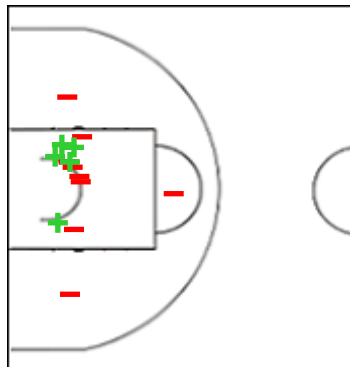

KBME 62 vs 91 SOP

(23-22, 9-22, 7-26, 23-21)

Scoring by 5 min intervals:

	Q1		Q2		Q3		Q4	
KBME	11	23	30	32	32	39	46	62
SOP	10	22	32	44	62	70	81	91

KBME - Kangoeroes Basket Mechelen

1 BERKANI Lisa

	M / A	%
Fied Goals	4 / 12	33
2 Points	2 / 6	33
3 Points	2 / 6	33
Free Throws	4 / 4	100

2 VAN GILS Eva

	M / A	%
Fied Goals	0 / 1	0
2 Points	0 / 1	0
3 Points	0 / 0	0
Free Throws	0 / 0	0

4 DENYS Renee

	M / A	%
Fied Goals	4 / 5	80
2 Points	4 / 5	80
3 Points	0 / 0	0
Free Throws	0 / 3	0

7 MORRISON Ziomara

	M / A	%
Fied Goals	5 / 15	33
2 Points	5 / 14	36
3 Points	0 / 1	0
Free Throws	0 / 0	0

8 KIBEDI Annie

	M / A	%
Fied Goals	0 / 1	0
2 Points	0 / 1	0
3 Points	0 / 0	0
Free Throws	0 / 0	0

10 RESIMONT Laure

	M / A	%
Fied Goals	3 / 9	33
2 Points	1 / 1	100
3 Points	2 / 8	25
Free Throws	6 / 7	86