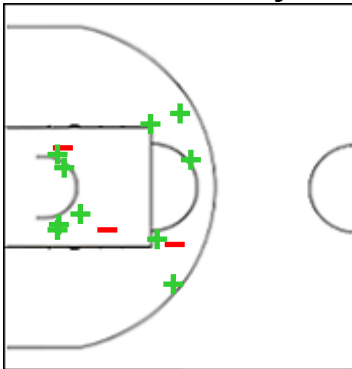

	M / A	%
Fied Goals	5 / 8	63
2 Points	1 / 4	25
3 Points	4 / 4	100
Free Throws	0 / 0	0

Shot Chart

KBME 62 vs 91 SOP

(23-22, 9-22, 7-26, 23-21)

Scoring by 5 min intervals:

	Q1		Q2		Q3		Q4	
KBME	11	23	30	32	32	39	46	62
SOP	10	22	32	44	62	70	81	91

SOP - Sopron Basket

20 SYKES Brittney

	M / A	%
Fied Goals	10 / 13	77
2 Points	10 / 13	77
3 Points	0 / 0	0
Free Throws	4 / 4	100

32 BROOKS Jelena

	M / A	%
Fied Goals	4 / 12	33
2 Points	3 / 7	43
3 Points	1 / 5	20
Free Throws	2 / 2	100