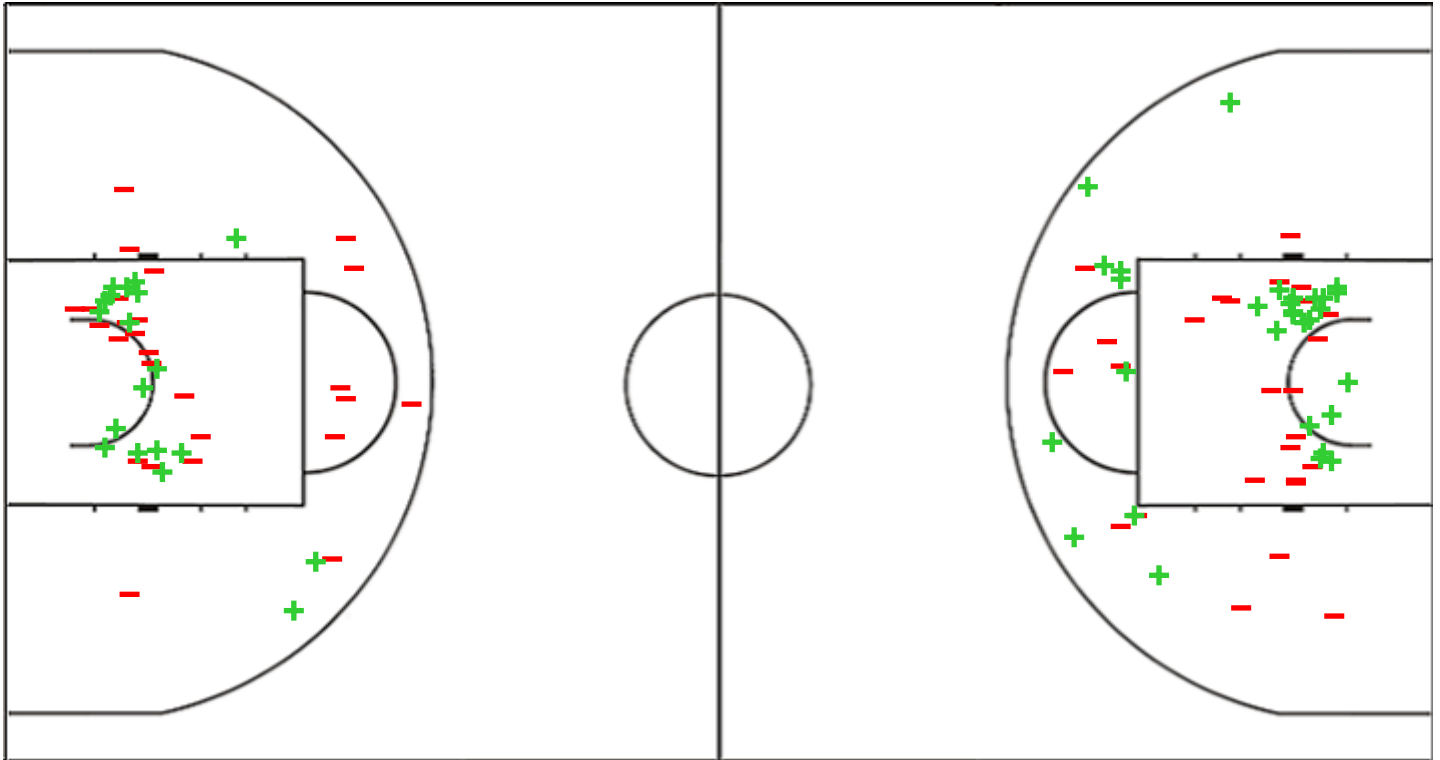

Shot Chart

KBME 62 vs 91 SOP

(23-22, 9-22, 7-26, 23-21)

Scoring by 5 min intervals:

	Q1		Q2		Q3		Q4	
KBME	11	23	30	32	32	39	46	62
SOP	10	22	32	44	62	70	81	91

KBME - Kangoeroes Basket Mechelen

SOP - Sopron Basket

KBME	M / A	%
Fied Goals	23 / 62	37
2 Points	19 / 45	42
3 Points	4 / 17	24
Free Throws	12 / 17	71

%	M / A	SOP
52	37 / 71	Fied Goals
54	30 / 56	2 Points
47	7 / 15	3 Points
100	10 / 10	Free Throws

Shot Chart