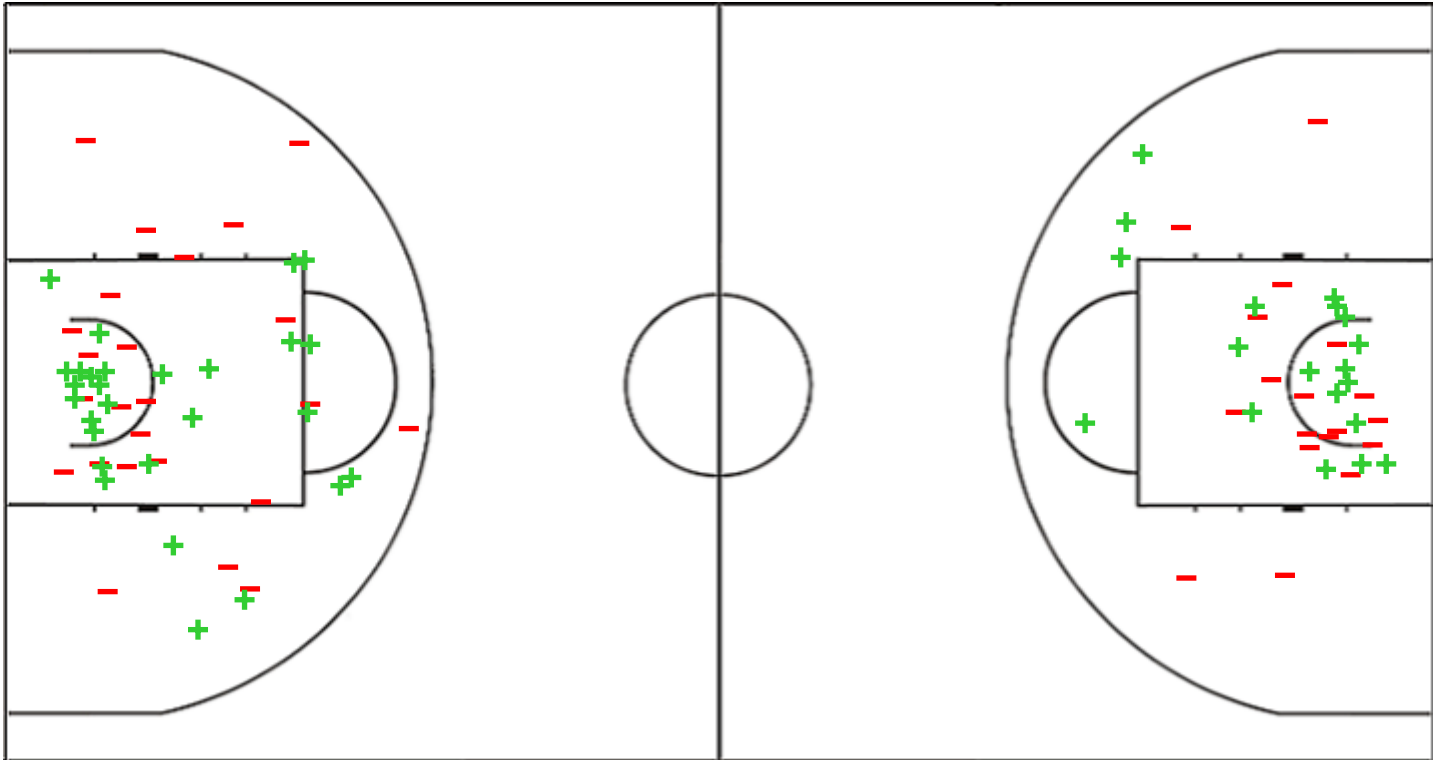

Shot Chart

SCH 74 vs 70 KBME

(28-16, 12-17, 18-17, 16-20)

Scoring by 5 min intervals:

| | Q1 | | Q2 | | Q3 | | Q4 | |
|-------------|----|----|----|----|----|----|----|----|
| SCH | 16 | 28 | 32 | 40 | 50 | 58 | 66 | 74 |
| KBME | 10 | 16 | 27 | 33 | 45 | 50 | 60 | 70 |

SCH - Beretta Famila Schio

KBME - Kangoeroes Basket Mechelen

| SCH | M / A | % |
|-------------|---------|----|
| Fied Goals | 31 / 65 | 48 |
| 2 Points | 28 / 52 | 54 |
| 3 Points | 3 / 13 | 23 |
| Free Throws | 9 / 14 | 64 |