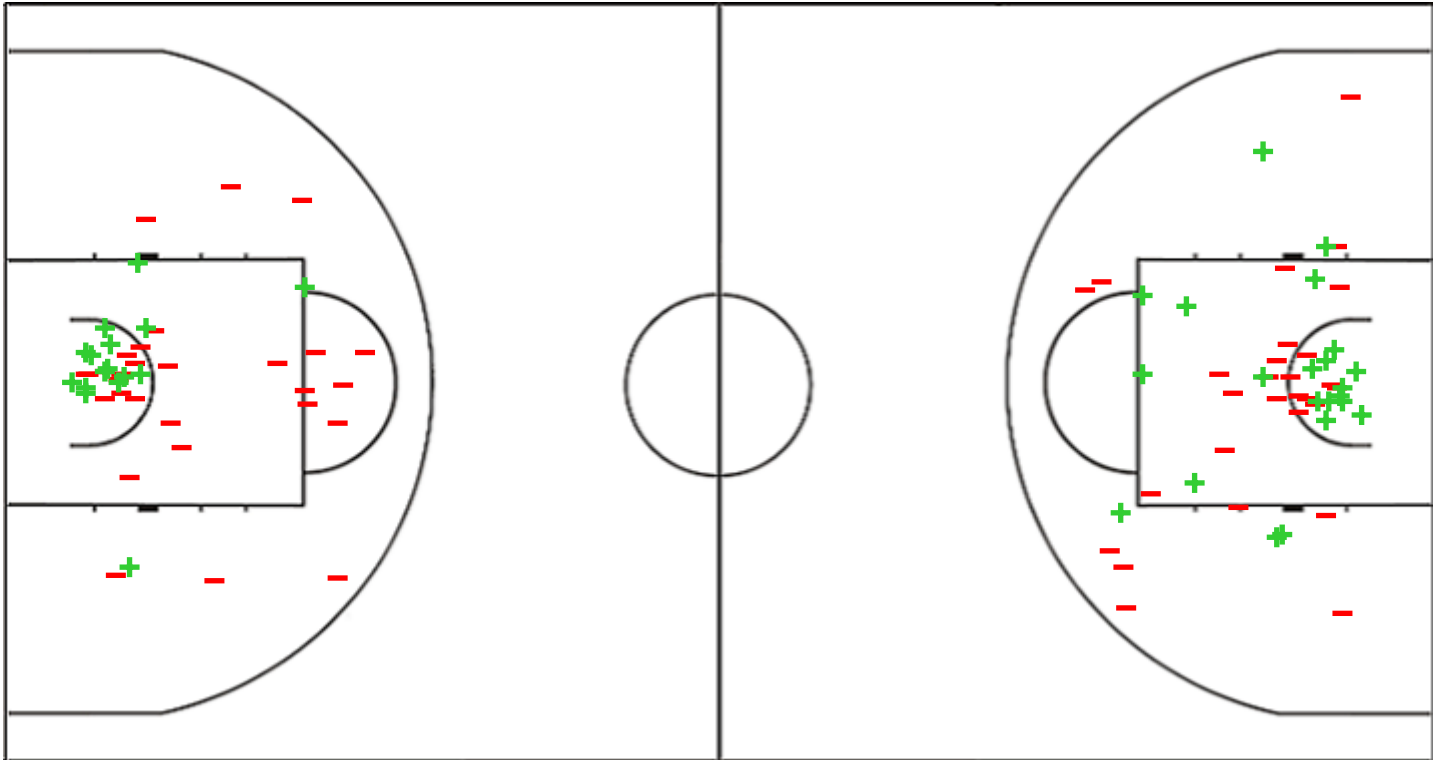

Shot Chart

BLAN 50 vs 61 SOP

(19-23, 7-8, 11-4, 13-26)

Scoring by 5 min intervals:

	Q1		Q2		Q3		Q4	
BLAN	11	19	21	26	28	37	38	50
SOP	11	23	25	31	31	35	47	61

BLAN - Basket Landes

SOP - Sopron Basket

BLAN	M / A	%
Fied Goals	20 / 59	34
2 Points	16 / 45	36
3 Points	4 / 14	29
Free Throws	6 / 8	75

%	M / A	SOP
40	25 / 63	Fied Goals
44	22 / 50	2 Points
23	3 / 13	3 Points
80	8 / 10	Free Throws

Shot Chart

BLAN 50 vs 61 SOP

(19-23, 7-8, 11-4, 13-26)

Scoring by 5 min intervals:

	Q1		Q2		Q3		Q4	
BLAN	11	19	21	26	28	37	38	50
SOP	11	23	25	31	31	35	47	61