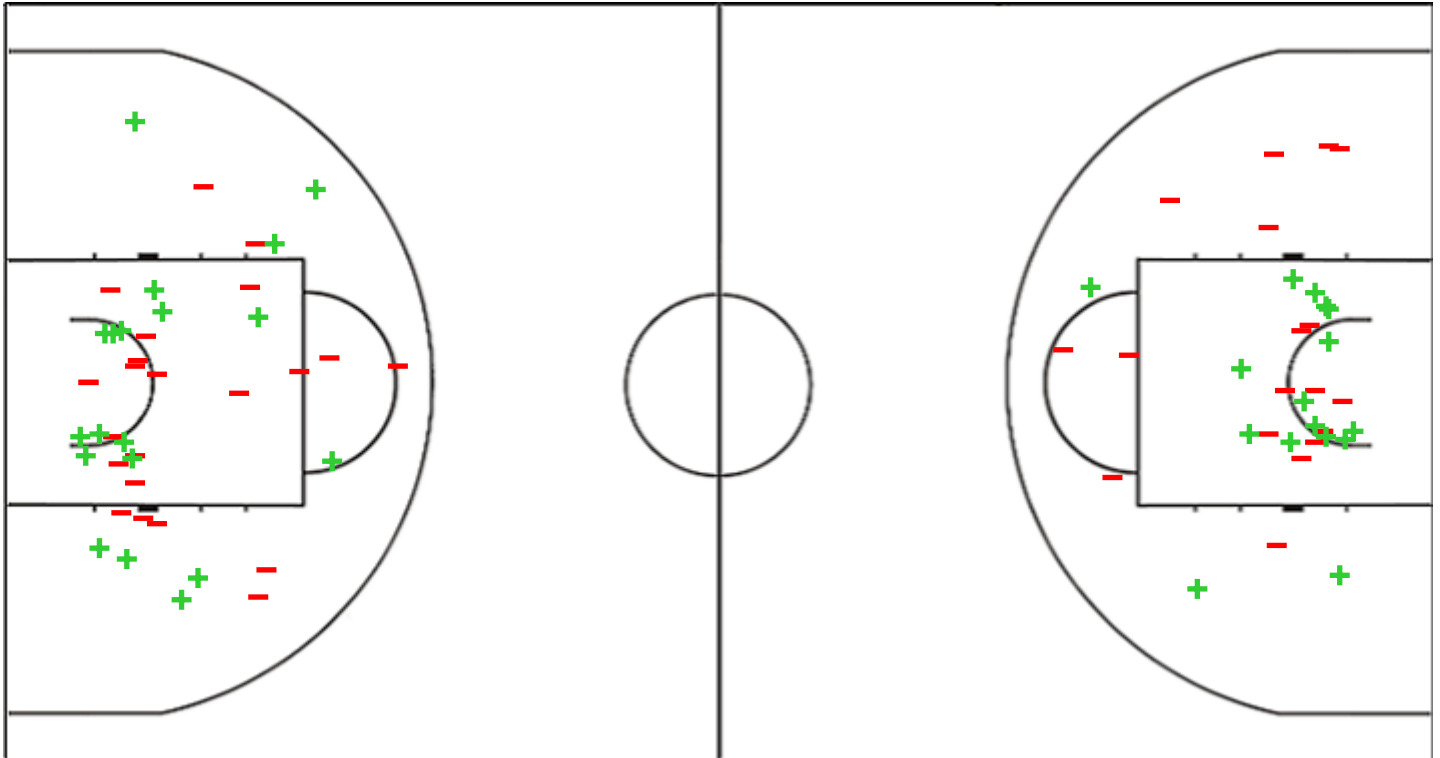

Shot Chart
SOP 80 vs 61 SCH

(23-21, 12-16, 20-14, 25-10)

Scoring by 5 min intervals:

	Q1		Q2		Q3		Q4	
SOP	10	23	30	35	47	55	67	80
SCH	8	21	23	37	43	51	51	61

SOP - Sopron Basket
SCH - Beretta Famila Schio

SOP	M / A	%
Fied Goals	30 / 64	47
2 Points	19 / 42	45
3 Points	11 / 22	50
Free Throws	9 / 14	64

SCH	M / A	%
Fied Goals	22 / 50	44
2 Points	16 / 34	47
3 Points	6 / 16	38
Free Throws	11 / 14	79

Shot Chart

SOP 80 vs 61 SCH

(23-21, 12-16, 20-14, 25-10)

Scoring by 5 min intervals:

	Q1		Q2		Q3		Q4	
SOP	10	23	30	35	47	55	67	80
SCH	8	21	23	37	43	51	51	61