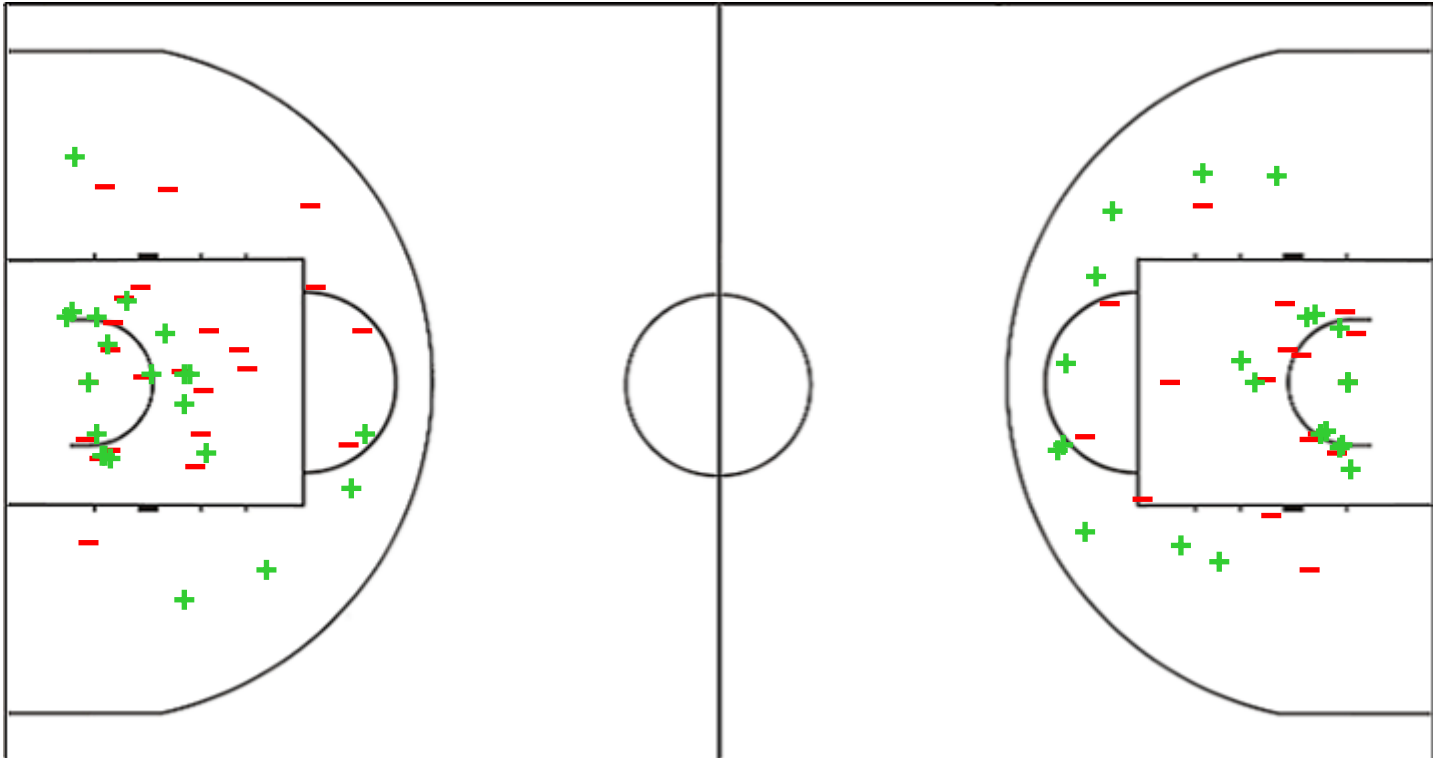

Shot Chart
KBME 69 vs 84 CBK

(17-19, 17-25, 19-29, 16-11)

Scoring by 5 min intervals:

	Q1		Q2		Q3		Q4	
KBME	12	17	26	34	46	53	58	69
CBK	9	19	26	44	55	73	81	84

KBME - Kangoeroes Basket Mechelen
CBK - CBK Mersin Yenisehir Bld