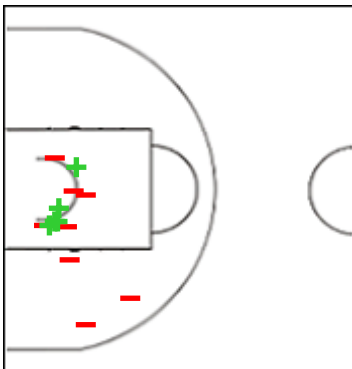

5 MAGBEGOR Ezi

	M / A	%
Fied Goals	5 / 14	36
2 Points	5 / 13	38
3 Points	0 / 1	0
Free Throws	0 / 0	0