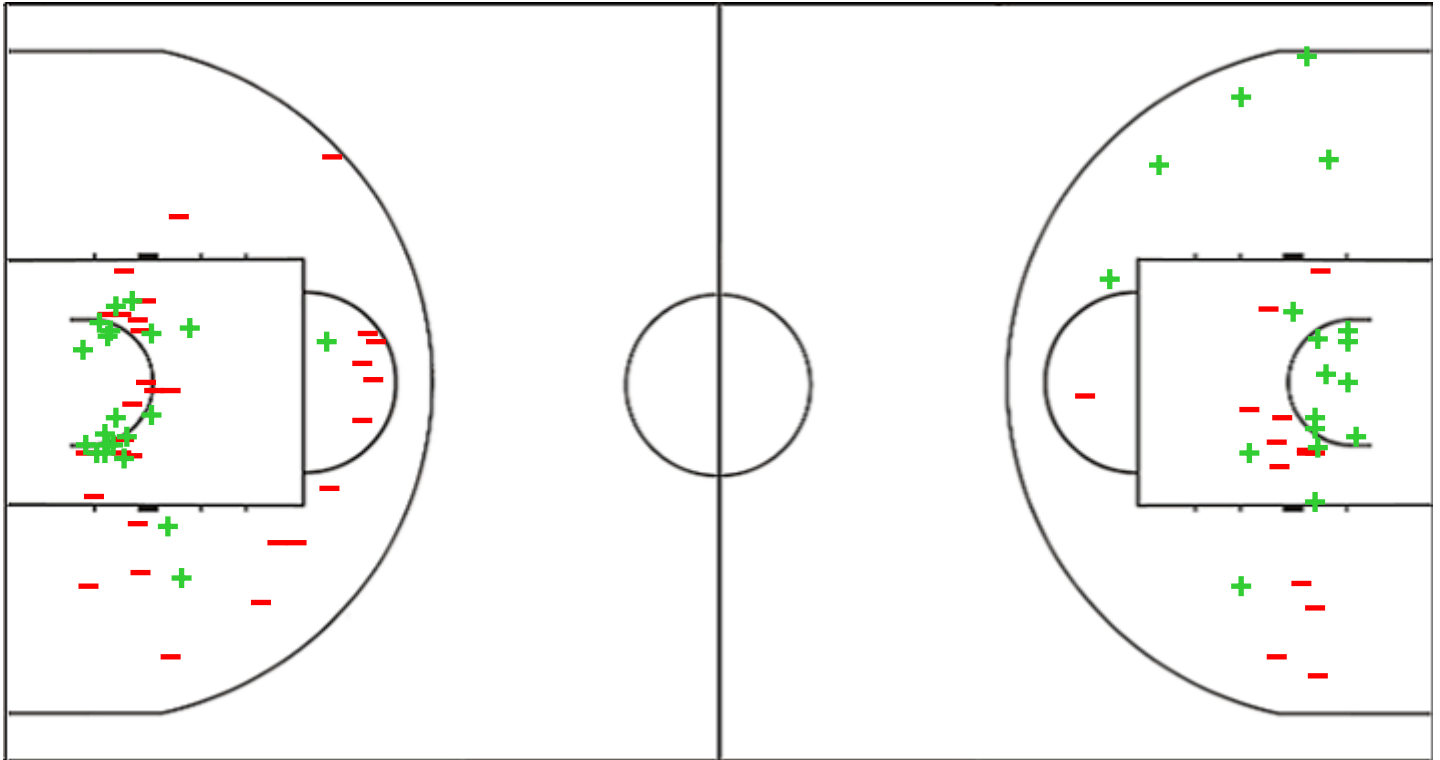

Shot Chart

SOP 71 vs 64 KBME

(24-8, 16-18, 16-19, 15-19)

Scoring by 5 min intervals:

	Q1		Q2		Q3		Q4	
SOP	13	24	24	40	44	56	64	71
KBME	8	8	20	26	36	45	53	64

SOP - Sopron Basket

KBME - Kangoeroes Basket Mechelen

SOP	M / A	%
Fied Goals	26 / 65	40
2 Points	21 / 51	41
3 Points	5 / 14	36
Free Throws	14 / 18	78

%	M / A	KBME
43	22 / 51	Fied Goals
56	18 / 32	2 Points
21	4 / 19	3 Points
84	16 / 19	Free Throws