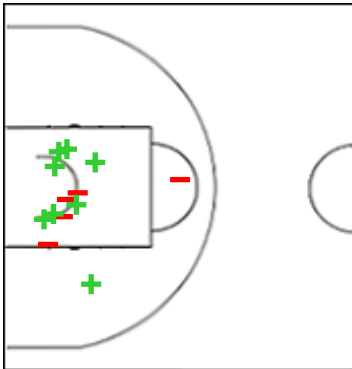

Shot Chart

SOP 71 vs 64 KBME

(24-8, 16-18, 16-19, 15-19)

Scoring by 5 min intervals:

	Q1		Q2		Q3		Q4	
SOP	13	24	24	40	44	56	64	71
KBME	8	8	20	26	36	45	53	64

SOP - Sopron Basket

32 BROOKS Jelena

	M / A	%
Fied Goals	9 / 16	56
2 Points	8 / 13	62
3 Points	1 / 3	33
Free Throws	2 / 2	100