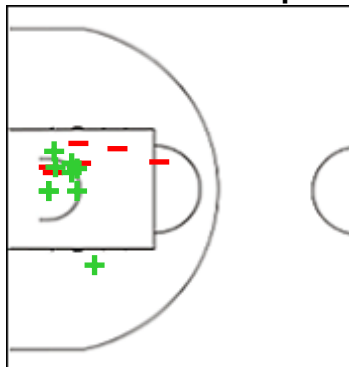

23 MAVUNGA Stephanie

	M / A	%
Fied Goals	9 / 16	56
2 Points	9 / 15	60
3 Points	0 / 1	0
Free Throws	1 / 1	100