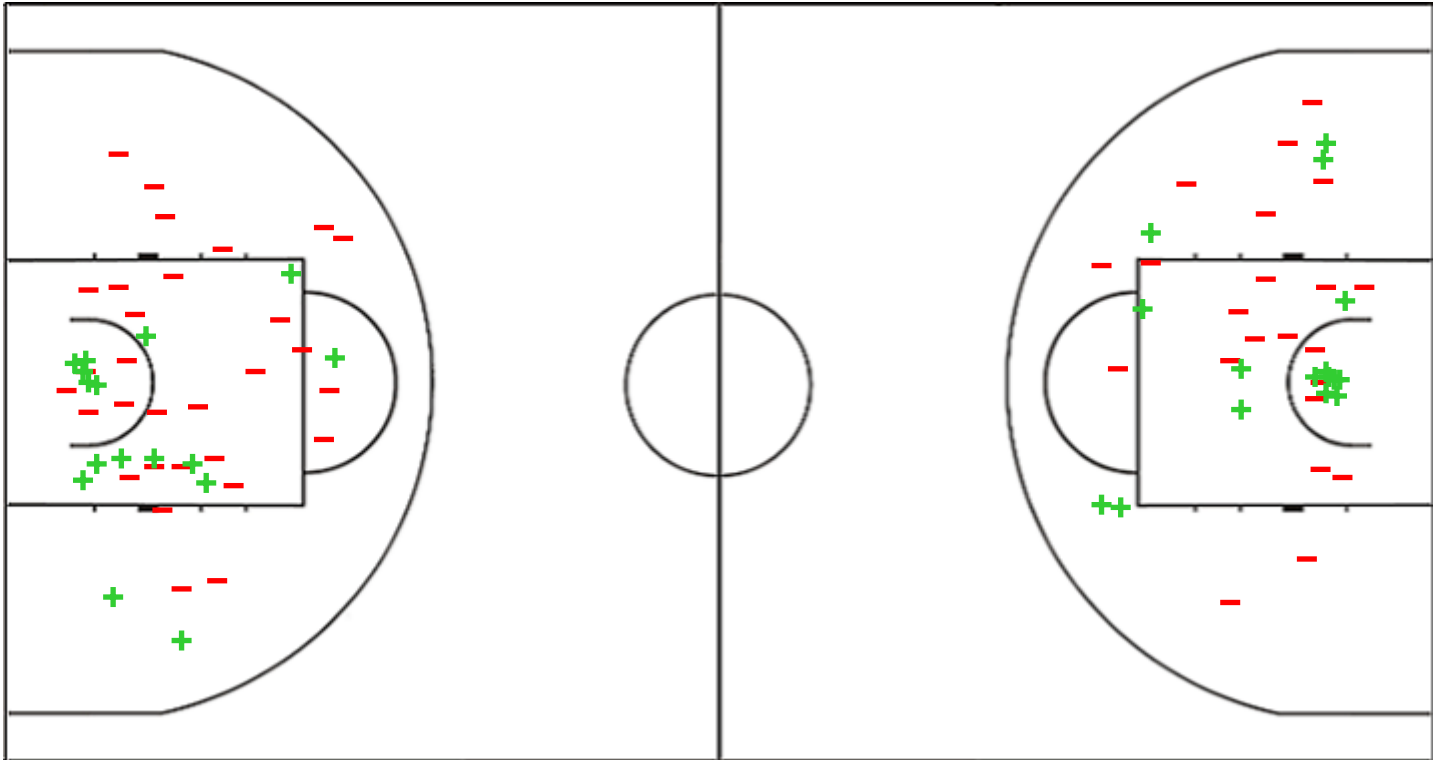

Shot Chart

SCH 70 vs 65 GIRO

(16-17, 19-13, 17-19, 18-16)

Scoring by 5 min intervals:

	Q1		Q2		Q3		Q4	
SCH	4	16	25	35	43	52	57	70
GIRO	8	17	23	30	39	49	56	65

SCH - Beretta Famila Schio

GIRO - Uni Girona CB

SCH	M / A	%
Fied Goals	24 / 68	35
2 Points	16 / 46	35
3 Points	8 / 22	36
Free Throws	14 / 19	74

%	M / A	GIRO
38	23 / 60	Fied Goals
42	16 / 38	2 Points
32	7 / 22	3 Points
92	12 / 13	Free Throws

Shot Chart

SCH 70 vs 65 GIRO

(16-17, 19-13, 17-19, 18-16)

Scoring by 5 min intervals:

	Q1		Q2		Q3		Q4	
SCH	4	16	25	35	43	52	57	70
GIRO	8	17	23	30	39	49	56	65