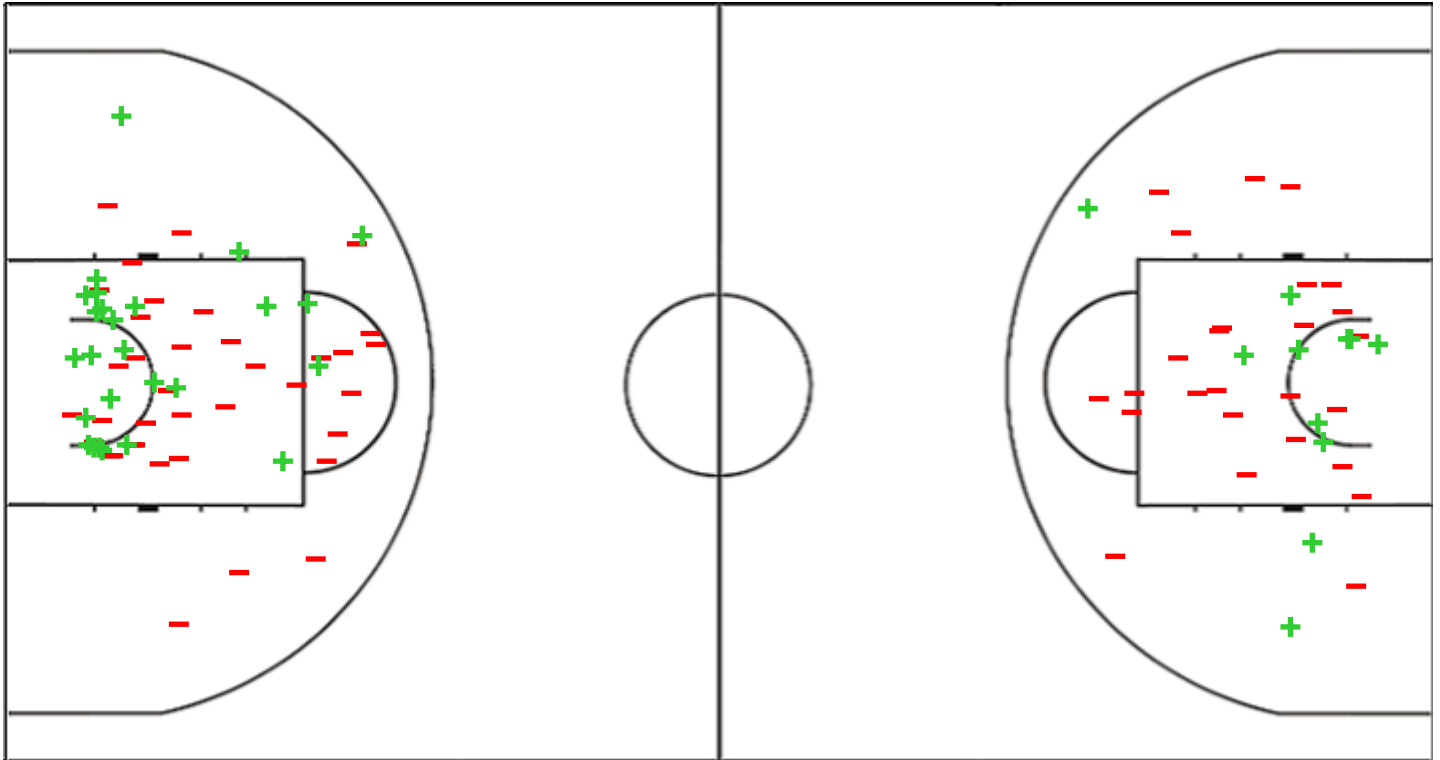

Shot Chart
GIRO 71 vs 59 KBME

(21-26, 18-11, 17-12, 15-10)

Scoring by 5 min intervals:

	Q1		Q2		Q3		Q4	
GIRO	7	21	28	39	45	56	67	71
KBME	10	26	28	37	43	49	54	59

GIRO - Uni Girona CB
KBME - Kangoeroes Basket Mechelen

GIRO	M / A	%
Fied Goals	29 / 77	38
2 Points	26 / 63	41
3 Points	3 / 14	21
Free Throws	10 / 15	67

%	M / A	KBME
33	20 / 61	Fied Goals
29	11 / 38	2 Points
39	9 / 23	3 Points
83	10 / 12	Free Throws

Shot Chart