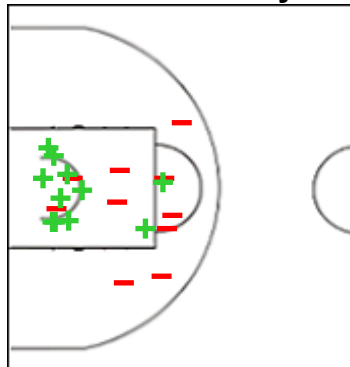

8 ARAUJO Maria

	M / A	%
Fied Goals	1 / 9	11
2 Points	0 / 7	0
3 Points	1 / 2	50
Free Throws	3 / 4	75

10 FLORES Laia

	M / A	%
Fied Goals	6 / 10	60
2 Points	5 / 8	63
3 Points	1 / 2	50
Free Throws	0 / 0	0

11 MURPHY Eshaya

	M / A	%
Fied Goals	3 / 7	43
2 Points	2 / 3	67
3 Points	1 / 4	25
Free Throws	0 / 0	0

12 TOLO Marianna

	M / A	%
Fied Goals	1 / 5	20
2 Points	1 / 5	20
3 Points	0 / 0	0
Free Throws	5 / 7	71

20 SYKES Brittney