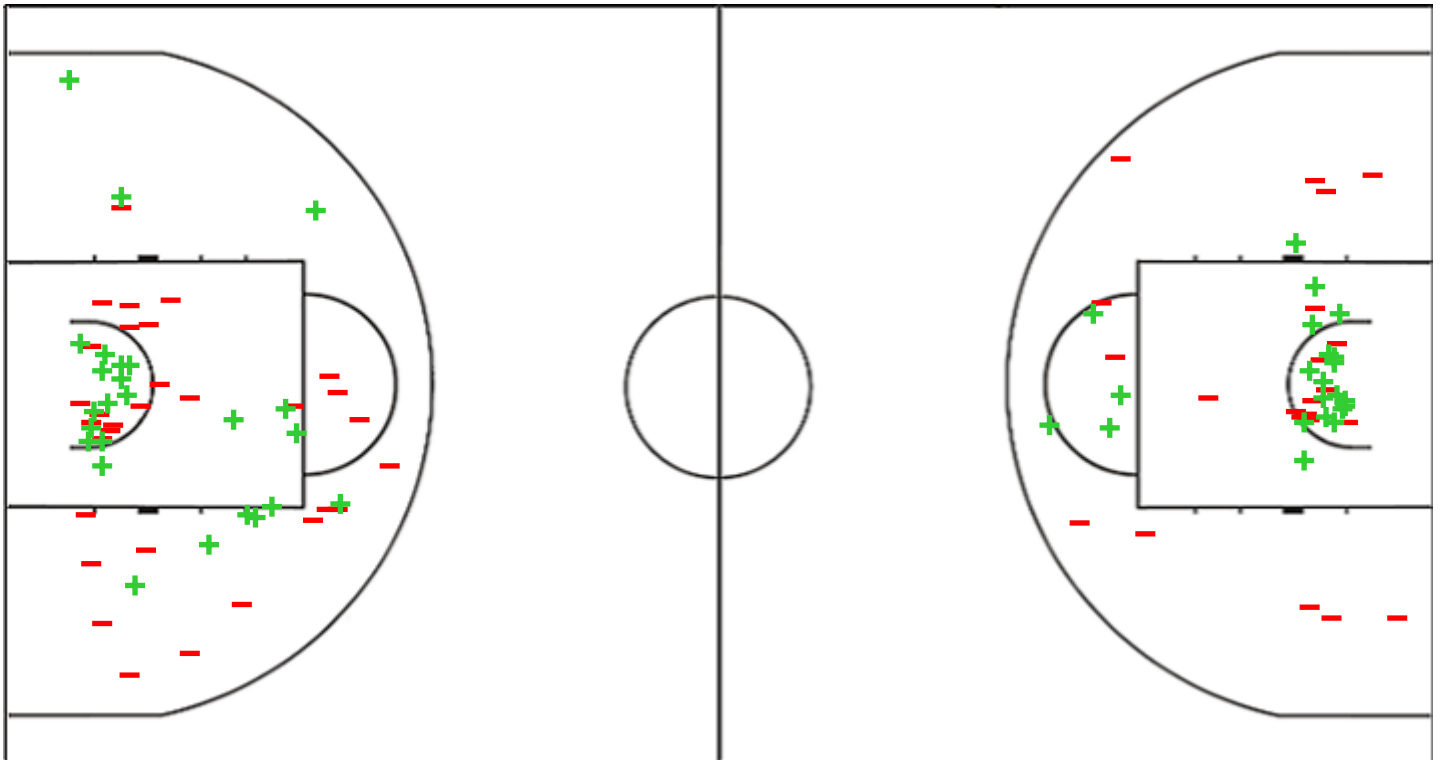

Shot Chart

TBB 70 vs 68 VAL

(15-11, 24-24, 16-19, 15-14)

Scoring by 5 min intervals:

	Q1		Q2		Q3		Q4	
TBB	5	15	25	39	47	55	59	70
VAL	4	11	24	35	44	54	61	68

TBB - Tango Bourges Basket

VAL - Valencia Basket Club SAD

TBB	M / A	%
Fied Goals	27 / 69	39
2 Points	25 / 56	45
3 Points	2 / 13	15
Free Throws	14 / 18	78

VAL	M / A	%
Fied Goals	27 / 64	42
2 Points	22 / 44	50
3 Points	5 / 20	25
Free Throws	9 / 12	75