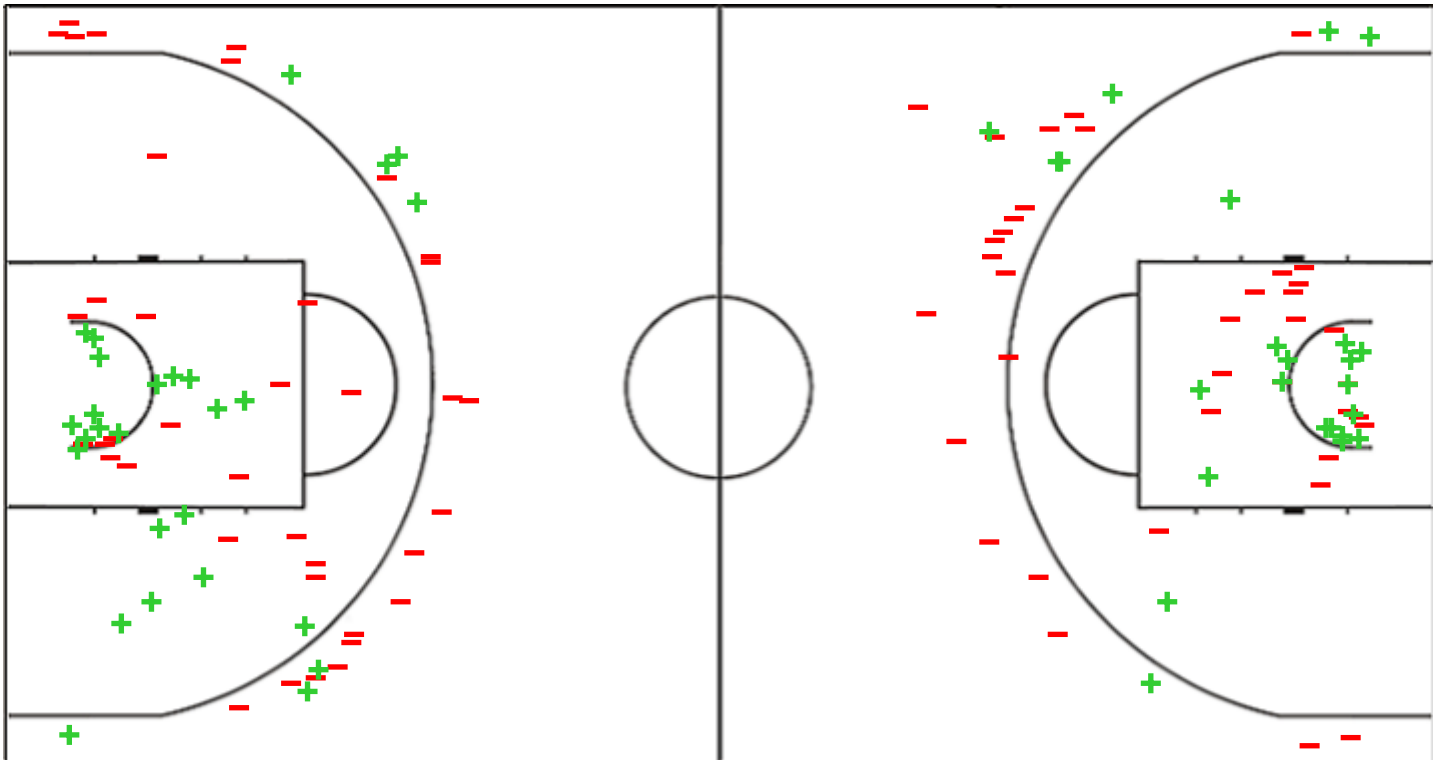

Shot Chart

VAL 69 vs 64 POLK

(12-19, 15-15, 27-12, 15-18)

Scoring by 5 min intervals:

	Q1		Q2		Q3		Q4	
VAL	6	12	17	27	40	54	66	69
POLK	8	19	27	34	40	46	55	64

VAL - Valencia Basket Club SAD

POLK - MKS Polkowice

VAL	M / A	%
Fied Goals	27 / 65	42
2 Points	20 / 38	53
3 Points	7 / 27	26
Free Throws	8 / 10	80

%	M / A	POLK
38	24 / 63	Fied Goals
46	17 / 37	2 Points
27	7 / 26	3 Points
90	9 / 10	Free Throws