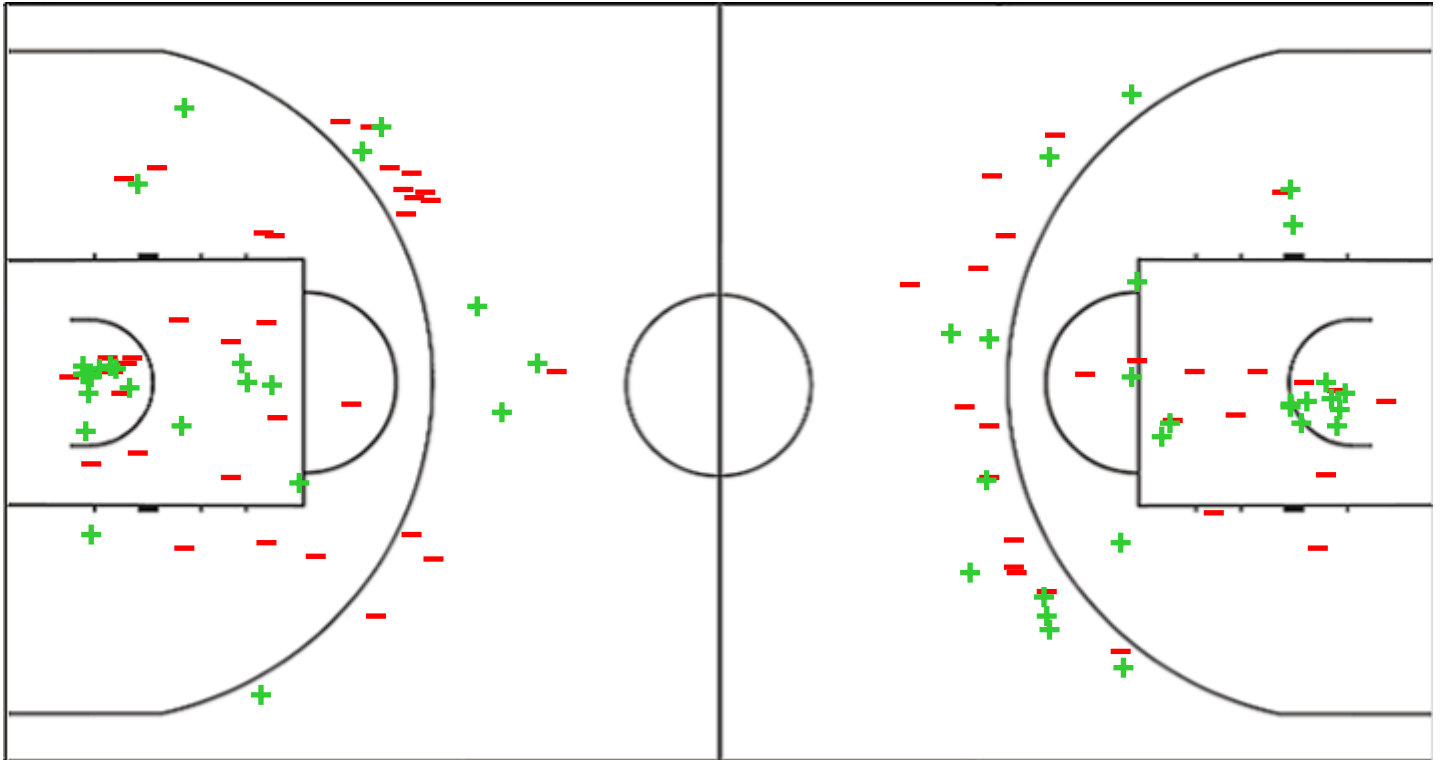

Shot Chart

BLAN 68 vs 78 KBME

(16-21, 15-17, 20-19, 17-21)

Scoring by 5 min intervals:

	Q1		Q2		Q3		Q4	
BLAN	11	16	27	31	35	51	61	68
KBME	9	21	28	38	47	57	65	78

BLAN - Basket Landes

KBME - Kangoeroes Basket Mechelen