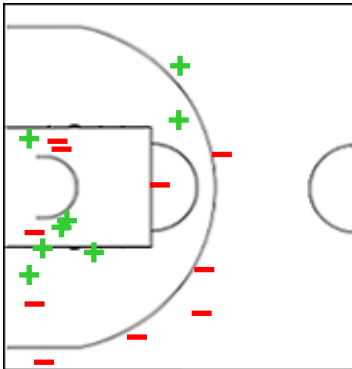

	M / A	%
Fied Goals	3 / 10	30
2 Points	2 / 6	33
3 Points	1 / 4	25
Free Throws	0 / 0	0

Shot Chart
KBME 73 vs 74 SCH

(18-17, 17-23, 13-22, 25-12)

Scoring by 5 min intervals:

	Q1		Q2		Q3		Q4	
KBME	12	18	28	35	42	48	58	73
SCH	7	17	27	40	52	62	70	74

KBME - Kangoeroes Basket Mechelen
22 BERTSCH Morgan

	M / A	%
Fied Goals	10 / 17	59
2 Points	8 / 13	62
3 Points	2 / 4	50
Free Throws	4 / 5	80

Shot Chart

KBME 73 vs 74 SCH

(18-17, 17-23, 13-22, 25-12)

Scoring by 5 min intervals:

	Q1		Q2		Q3		Q4	
KBME	12	18	28	35	42	48	58	73
SCH	7	17	27	40	52	62	70	74

SCH - Beretta Famila Schio

3 MABREY Marina

	M / A	%
Fied Goals	8 / 18	44
2 Points	7 / 12	58
3 Points	1 / 6	17
Free Throws	2 / 5	40