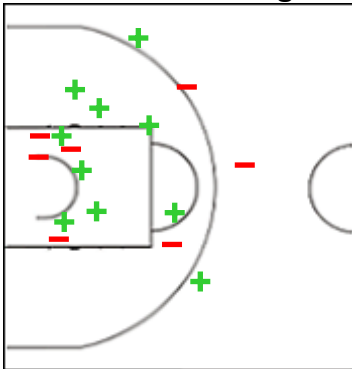

Shot Chart

KBME 73 vs 74 SCH

(18-17, 17-23, 13-22, 25-12)

Scoring by 5 min intervals:

	Q1		Q2		Q3		Q4	
KBME	12	18	28	35	42	48	58	73
SCH	7	17	27	40	52	62	70	74

KBME - Kangoeroes Basket Mechelen

22 BERTSCH Morgan

	M / A	%
Fied Goals	10 / 17	59
2 Points	8 / 13	62
3 Points	2 / 4	50
Free Throws	4 / 5	80