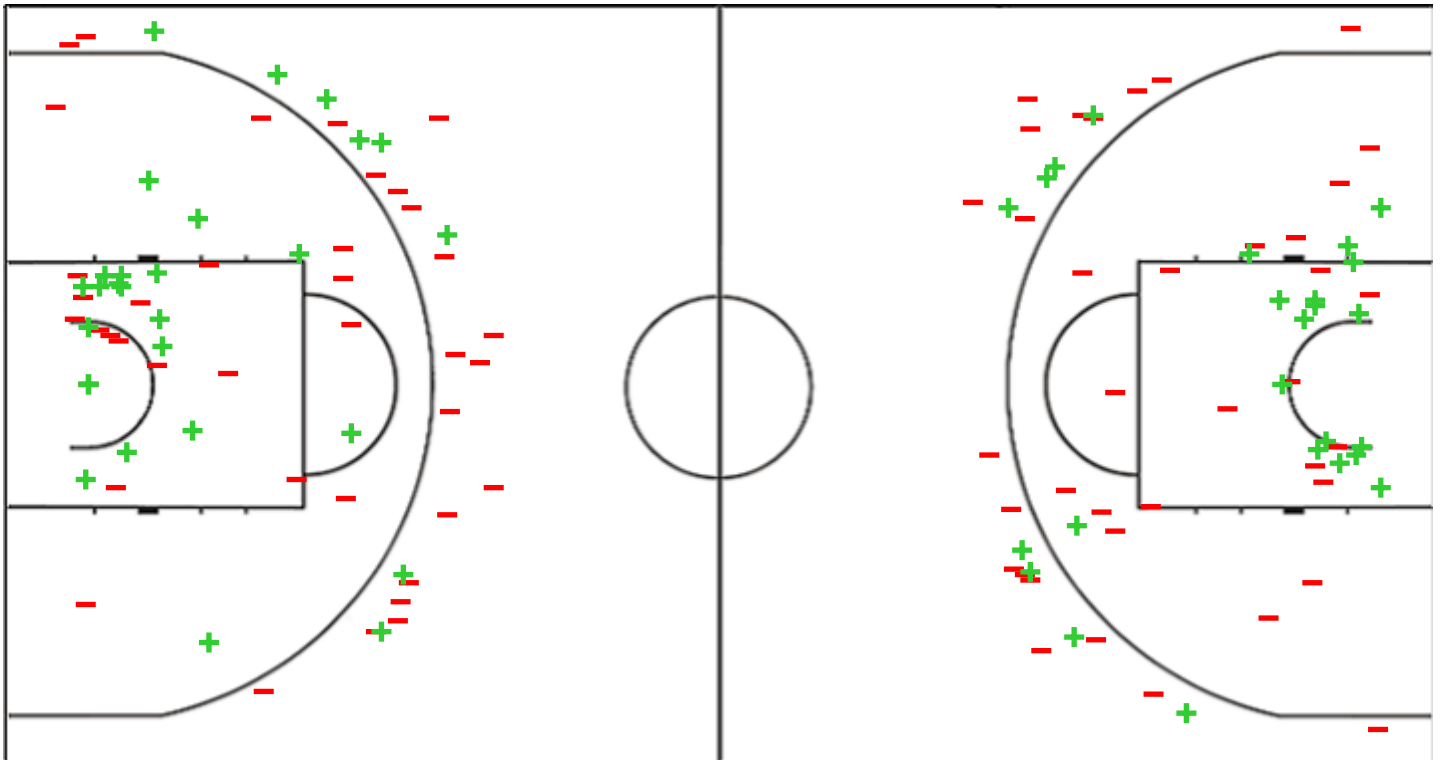

Shot Chart
KBME 73 vs 74 SCH

(18-17, 17-23, 13-22, 25-12)

Scoring by 5 min intervals:

	Q1		Q2		Q3		Q4	
KBME	12	18	28	35	42	48	58	73
SCH	7	17	27	40	52	62	70	74

KBME - Kangoeroes Basket Mechelen
SCH - Beretta Famila Schio