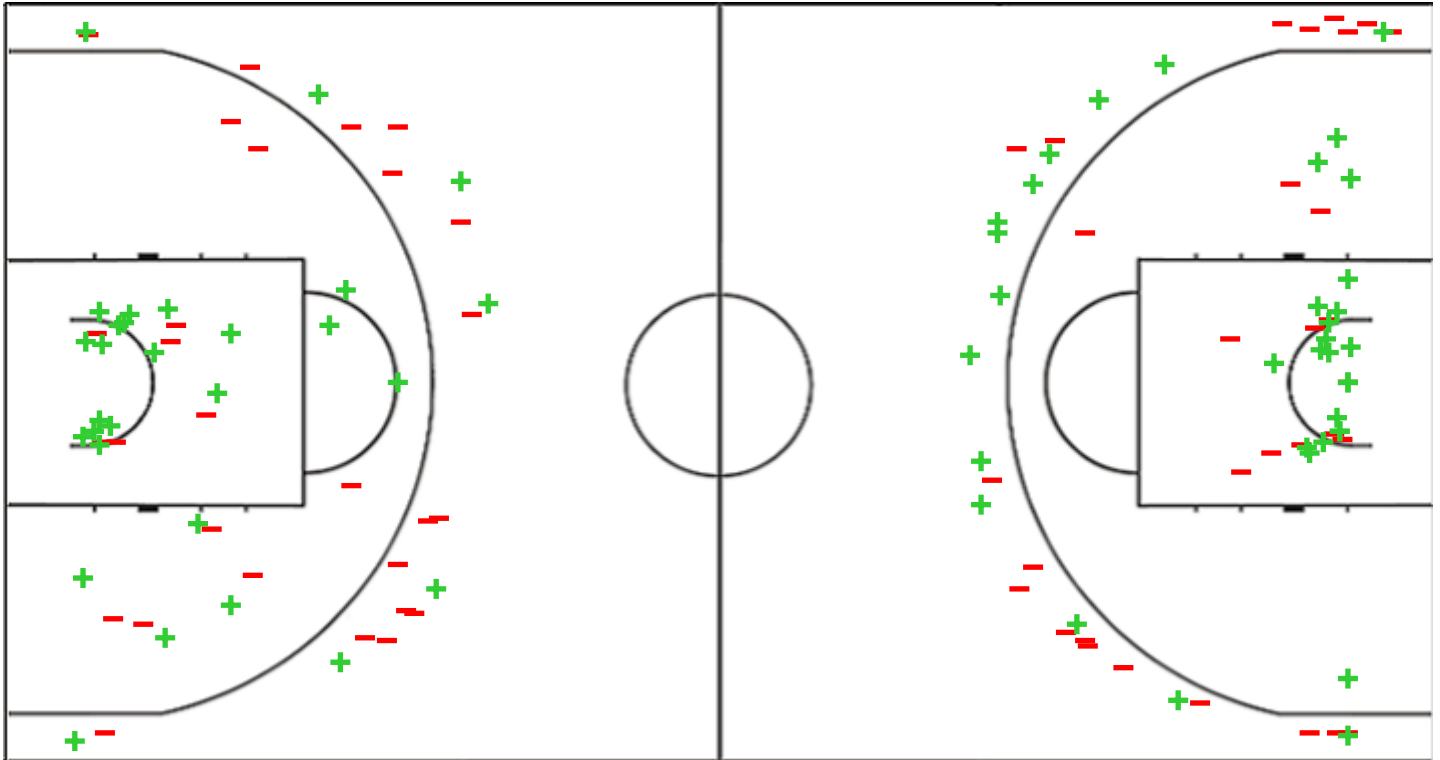

Shot Chart

KSC 76 vs 94 POLK

(20-25, 22-23, 14-20, 20-26)

Scoring by 5 min intervals:

	Q1		Q2		Q3		Q4	
KSC	10	20	26	42	48	56	63	76
POLK	14	25	37	48	60	68	76	94

KSC - KSC Szekszard

POLK - MKS Polkowice

KSC	M / A	%
Fied Goals	29 / 57	51
2 Points	22 / 35	63
3 Points	7 / 22	32
Free Throws	11 / 12	92

POLK	M / A	%
Fied Goals	35 / 66	53
2 Points	21 / 33	64
3 Points	14 / 33	42
Free Throws	10 / 14	71

Shot Chart

KSC 76 vs 94 POLK

(20-25, 22-23, 14-20, 20-26)

Scoring by 5 min intervals:

	Q1		Q2		Q3		Q4	
KSC	10	20	26	42	48	56	63	76
POLK	14	25	37	48	60	68	76	94