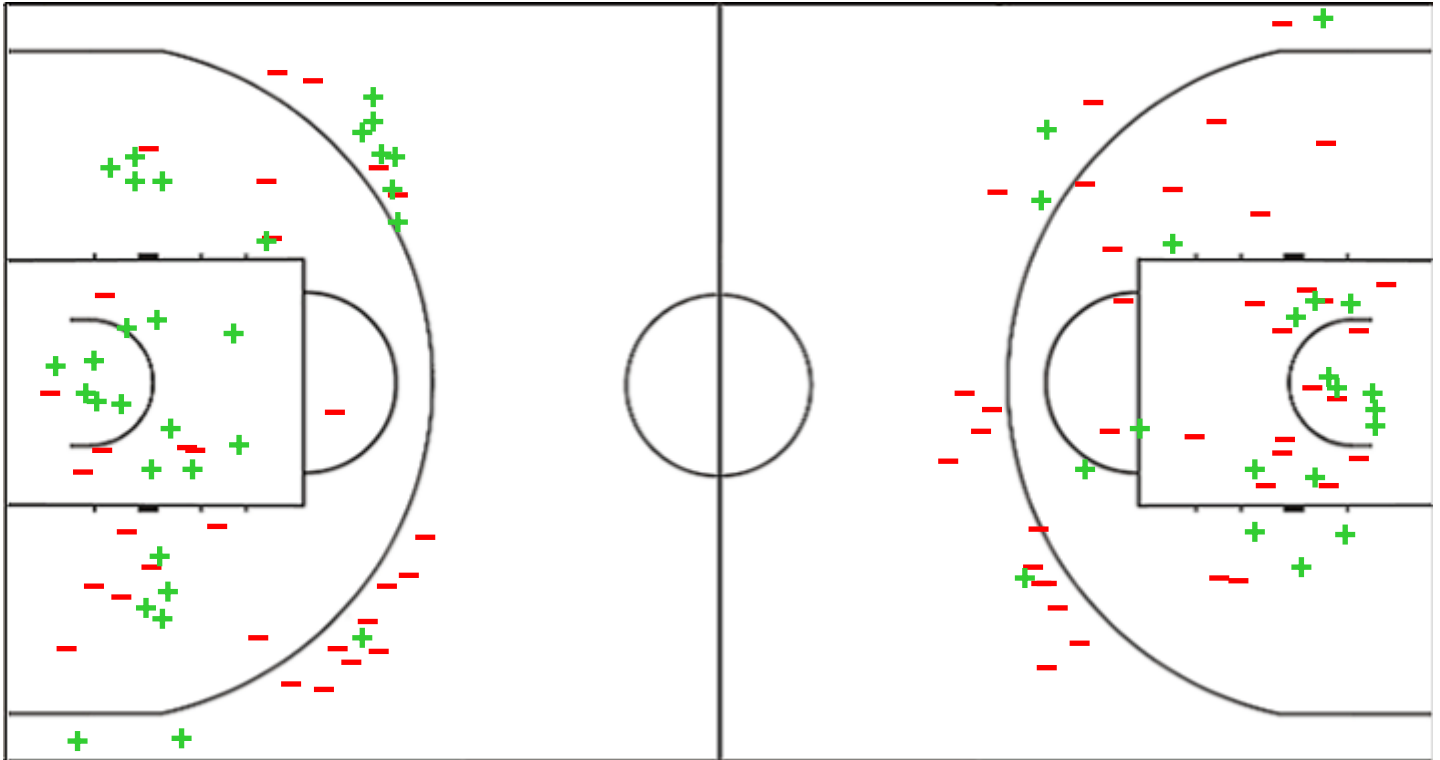

## Shot Chart

### SCH 81 vs 50 SOP

(21-16, 15-13, 27-15, 18-6)

Scoring by 5 min intervals:

	Q1		Q2		Q3		Q4	
<b>SCH</b>	11	21	27	36	48	63	72	81
<b>SOP</b>	9	16	25	29	36	44	46	50

SCH - Beretta Famila Schio

SOP - Sopron Basket