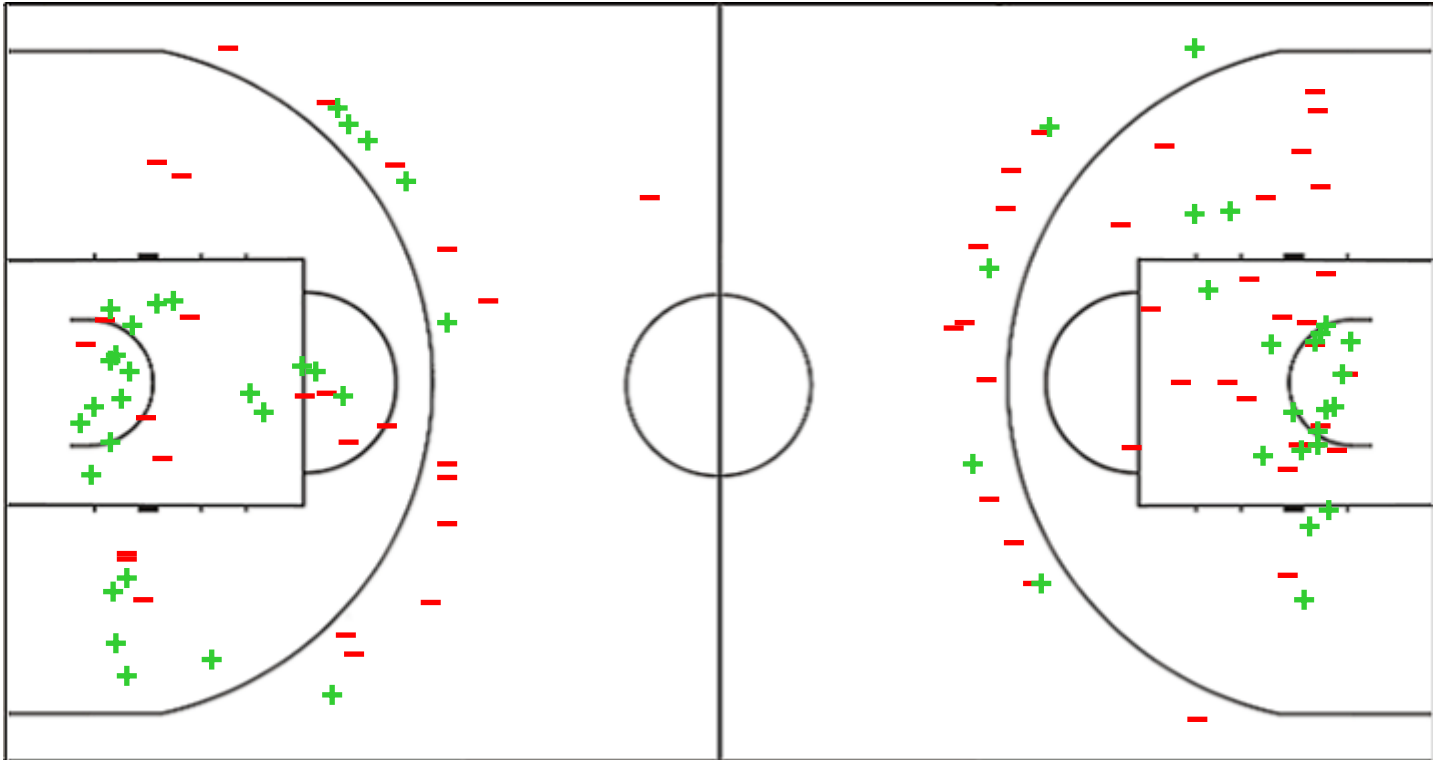

Shot Chart

SCH 75 vs 63 VAL

(20-13, 20-20, 15-23, 20-7)

Scoring by 5 min intervals:

	Q1		Q2		Q3		Q4	
SCH	9	20	26	40	45	55	59	75
VAL	7	13	22	33	46	56	61	63

SCH - Beretta Famila Schio

VAL - Valencia Basket Club SAD

SCH	M / A	%
Fied Goals	28 / 54	52
2 Points	22 / 36	61
3 Points	6 / 18	33
Free Throws	13 / 20	65

%	M / A	VAL
41	24 / 59	Fied Goals
44	19 / 43	2 Points
31	5 / 16	3 Points
53	10 / 19	Free Throws

Shot Chart