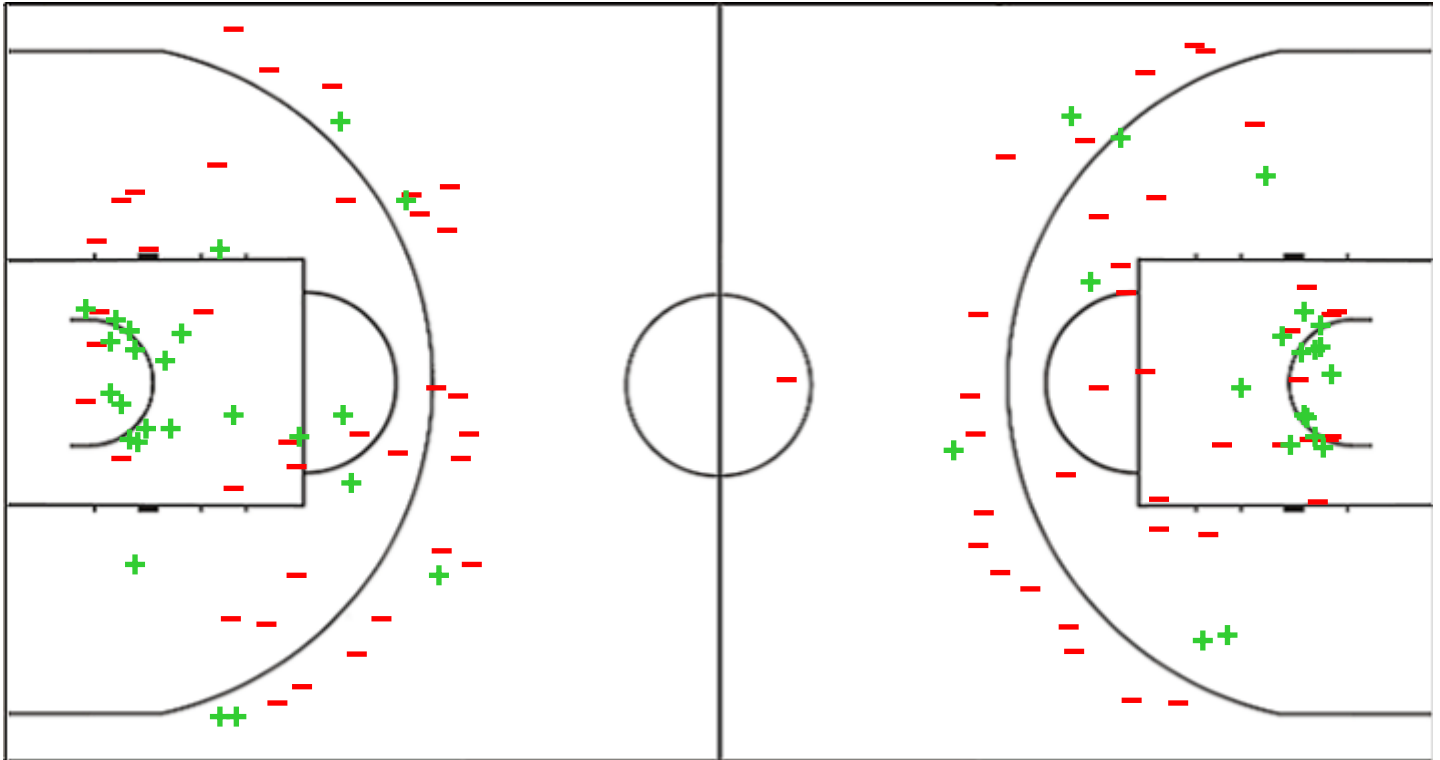

Shot Chart

SCH 62 vs 53 VAL

(21-20, 18-11, 9-14, 14-8)

Scoring by 5 min intervals:

	Q1		Q2		Q3		Q4	
SCH	10	21	28	39	43	48	53	62
VAL	10	20	29	31	39	45	48	53

SCH - Beretta Famila Schio

VAL - Valencia Basket Club SAD

SCH	M / A	%
Fied Goals	25 / 61	41
2 Points	20 / 39	51
3 Points	5 / 22	23
Free Throws	7 / 10	70

%	M / A	VAL
34	20 / 59	Fied Goals
45	18 / 40	2 Points
11	2 / 19	3 Points
73	11 / 15	Free Throws

Shot Chart

SCH 62 vs 53 VAL