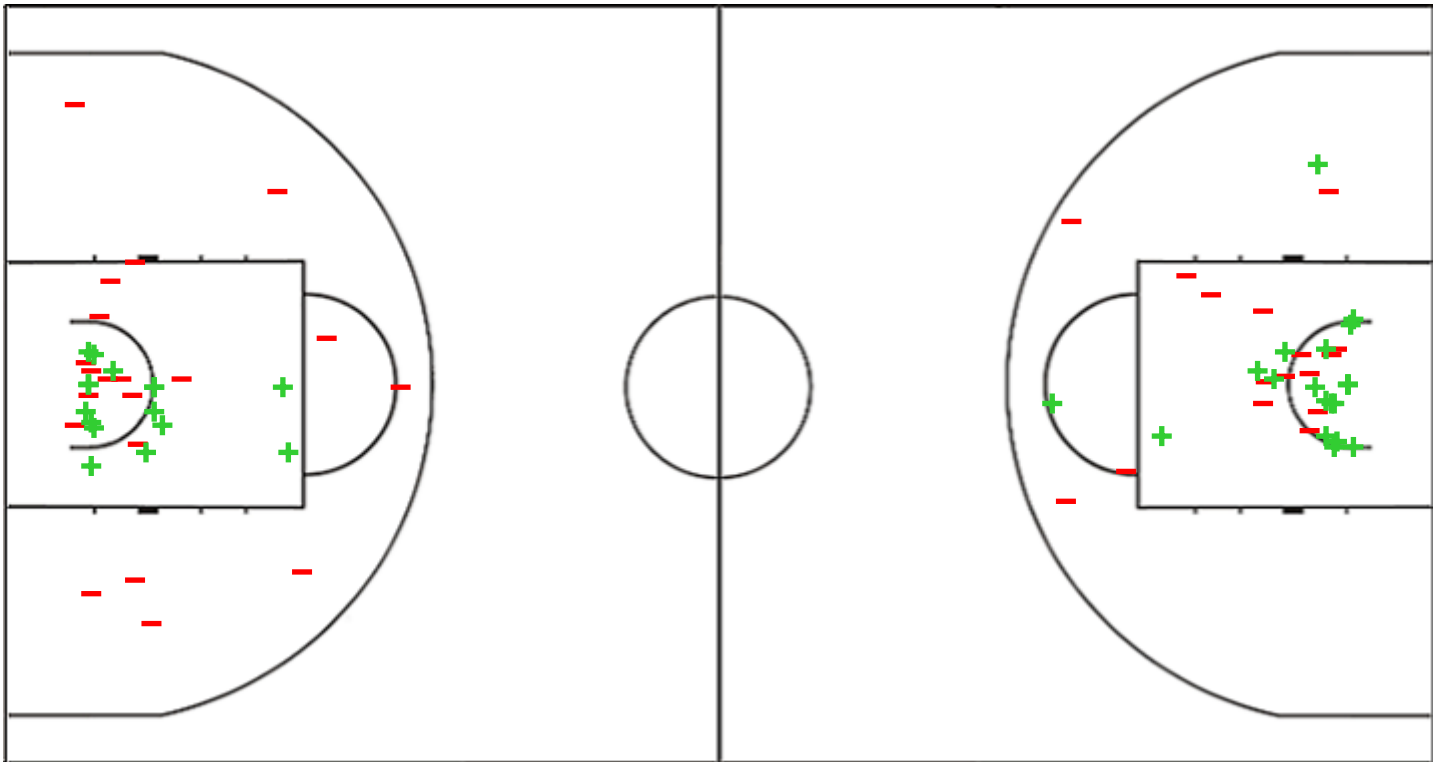

Shot Chart
DOLPH 79 vs 90 CRA

(16-29, 19-18, 25-21, 19-22)

Scoring by 5 min intervals:

	Q1		Q2		Q3		Q4	
DOLPH	9	16	22	35	45	60	65	79
SCM Univer	18	29	38	47	65	68	81	90

DOLPH - Norrköping Dolphins
CRA - SCM Universitatea Craiova

DOLPH	M / A	%
Fied Goals	26 / 60	43
2 Points	17 / 37	46
3 Points	9 / 23	39
Free Throws	18 / 23	78

CRA	M / A	%
Fied Goals	31 / 61	51
2 Points	21 / 37	57
3 Points	10 / 24	42
Free Throws	18 / 19	95

Shot Chart
DOLPH 79 vs 90 CRA