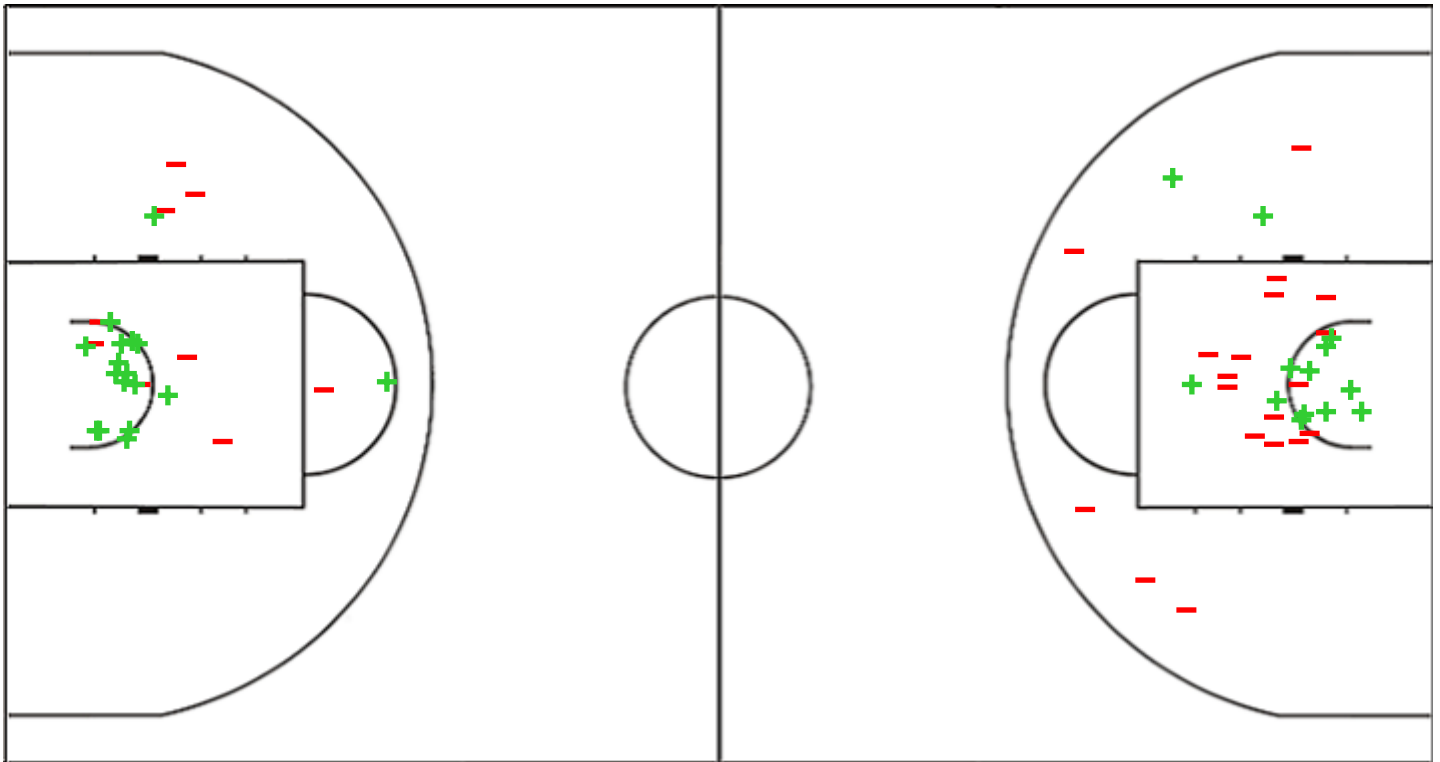

Shot Chart
CHOL 75 vs 56 CRA

(23-17, 11-15, 19-11, 22-13)

Scoring by 5 min intervals:

	Q1		Q2		Q3		Q4	
CHOL	8	23	23	34	43	53	64	75
SCM Univer	11	17	21	32	33	43	51	56

CHOL - Cholet Basket
CRA - SCM Universitatea Craiova

CHOL	M / A	%
Fied Goals	24 / 50	48
2 Points	18 / 27	67
3 Points	6 / 23	26
Free Throws	21 / 31	68

CRA	M / A	%
Fied Goals	20 / 63	32
2 Points	13 / 32	41
3 Points	7 / 31	23
Free Throws	9 / 18	50

Shot Chart
CHOL 75 vs 56 CRA