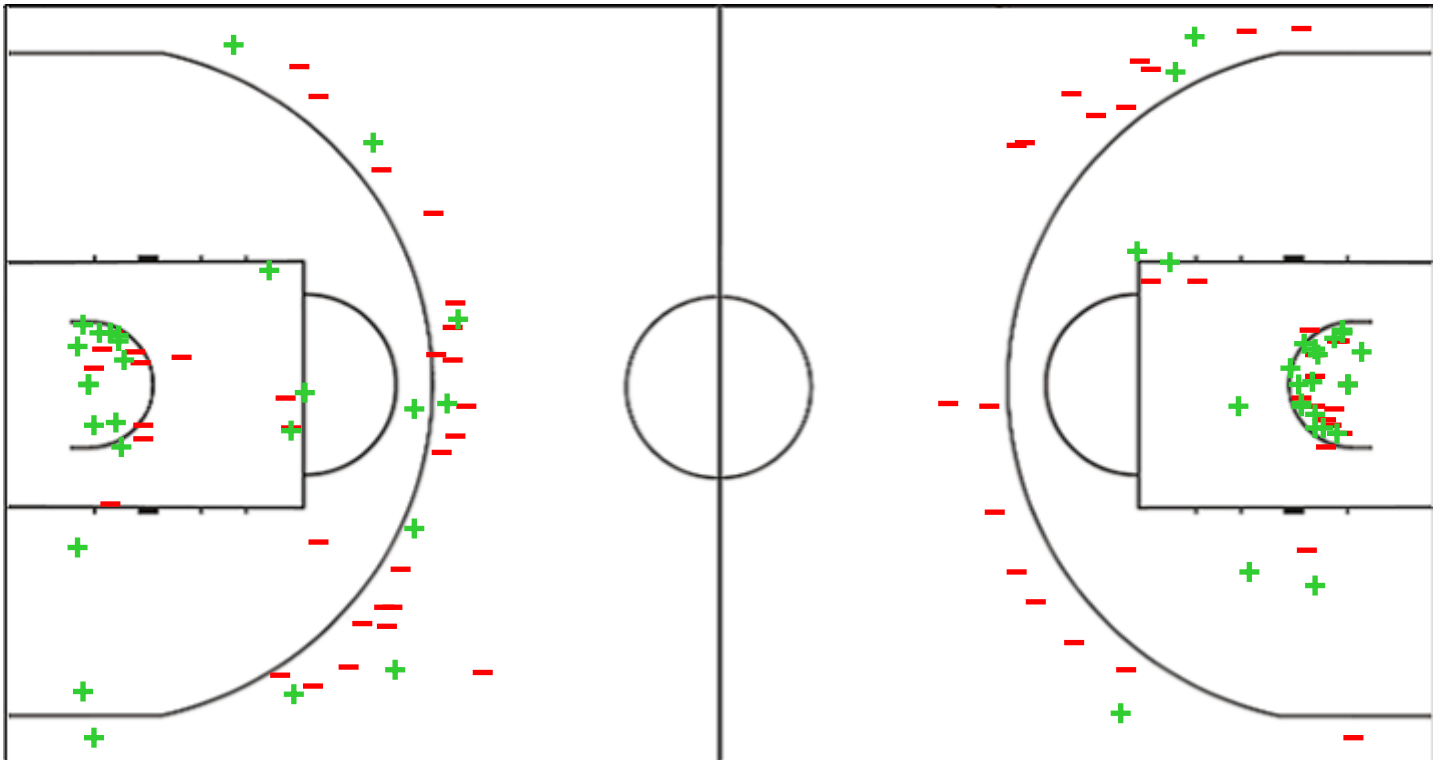

Shot Chart
CRA 64 vs 71 CHOL

(25-20, 7-19, 19-16, 13-16)

Scoring by 5 min intervals:

	Q1		Q2		Q3		Q4	
SCM	9	25	28	32	41	51	57	64
Univer								
CHOL	10	20	25	39	47	55	63	71

CRA - SCM Universitatea Craiova
CHOL - Cholet Basket