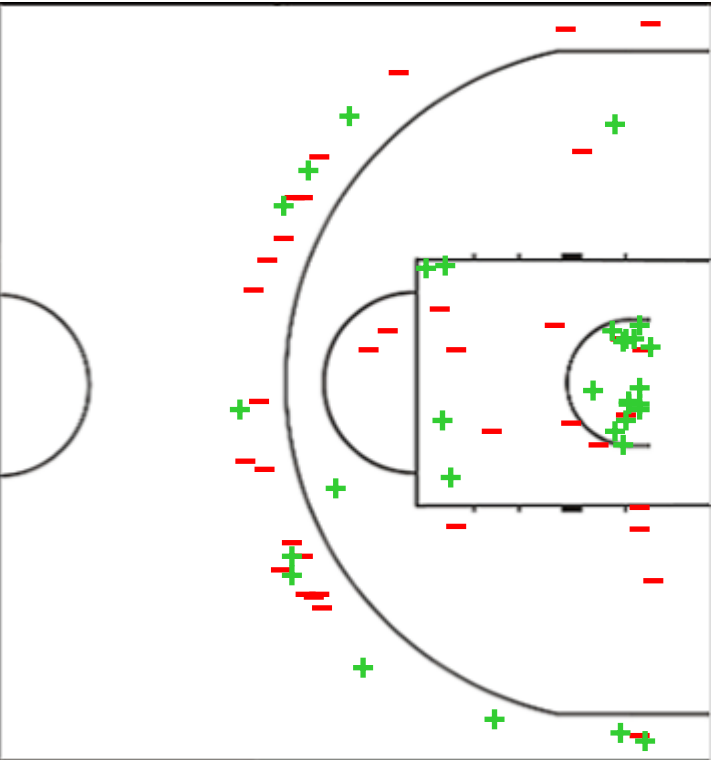

**Shot Chart**
**ANWIL 86 vs 90 BAMB**

(27-20, 17-27, 27-26, 15-17)

Scoring by 5 min intervals:

	Q1		Q2		Q3		Q4	
<b>ANWIL</b>	11	27	30	44	57	71	73	86
<b>BAMB</b>	11	20	32	47	57	73	80	90

**ANWIL - Anwil Wloclawek**

**BAMB - Brose Bamberg**

<b>ANWIL</b>	M / A	%
<b>Fied Goals</b>	30 / 57	53
<b>2 Points</b>	20 / 32	63
<b>3 Points</b>	10 / 25	40
<b>Free Throws</b>	16 / 19	84

%	M / A	<b>BAMB</b>
46	31 / 68	<b>Fied Goals</b>
55	21 / 38	<b>2 Points</b>
33	10 / 30	<b>3 Points</b>
82	18 / 22	<b>Free Throws</b>