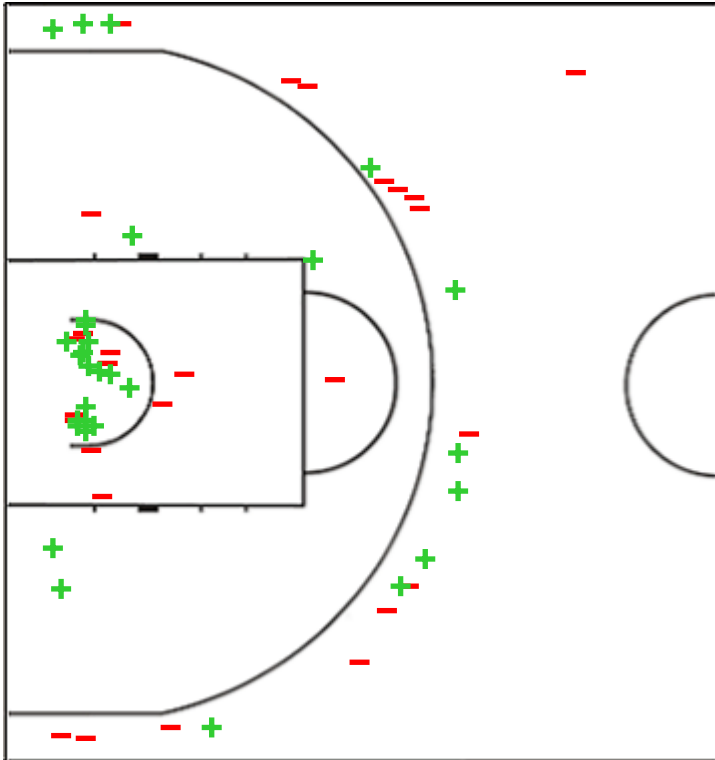

**Shot Chart**
**ANWIL 86 vs 90 BAMB**

(27-20, 17-27, 27-26, 15-17)

Scoring by 5 min intervals:

	Q1		Q2		Q3		Q4	
<b>ANWIL</b>	11	27	30	44	57	71	73	86
<b>BAMB</b>	11	20	32	47	57	73	80	90

**ANWIL - Anwil Wloclawek**

**BAMB - Brose Bamberg**

<b>ANWIL</b>	M / A	%
<b>Fied Goals</b>	30 / 57	53
<b>2 Points</b>	20 / 32	63
<b>3 Points</b>	10 / 25	40
<b>Free Throws</b>	16 / 19	84

%	M / A	<b>BAMB</b>
46	31 / 68	<b>Fied Goals</b>
55	21 / 38	<b>2 Points</b>
33	10 / 30	<b>3 Points</b>
82	18 / 22	<b>Free Throws</b>