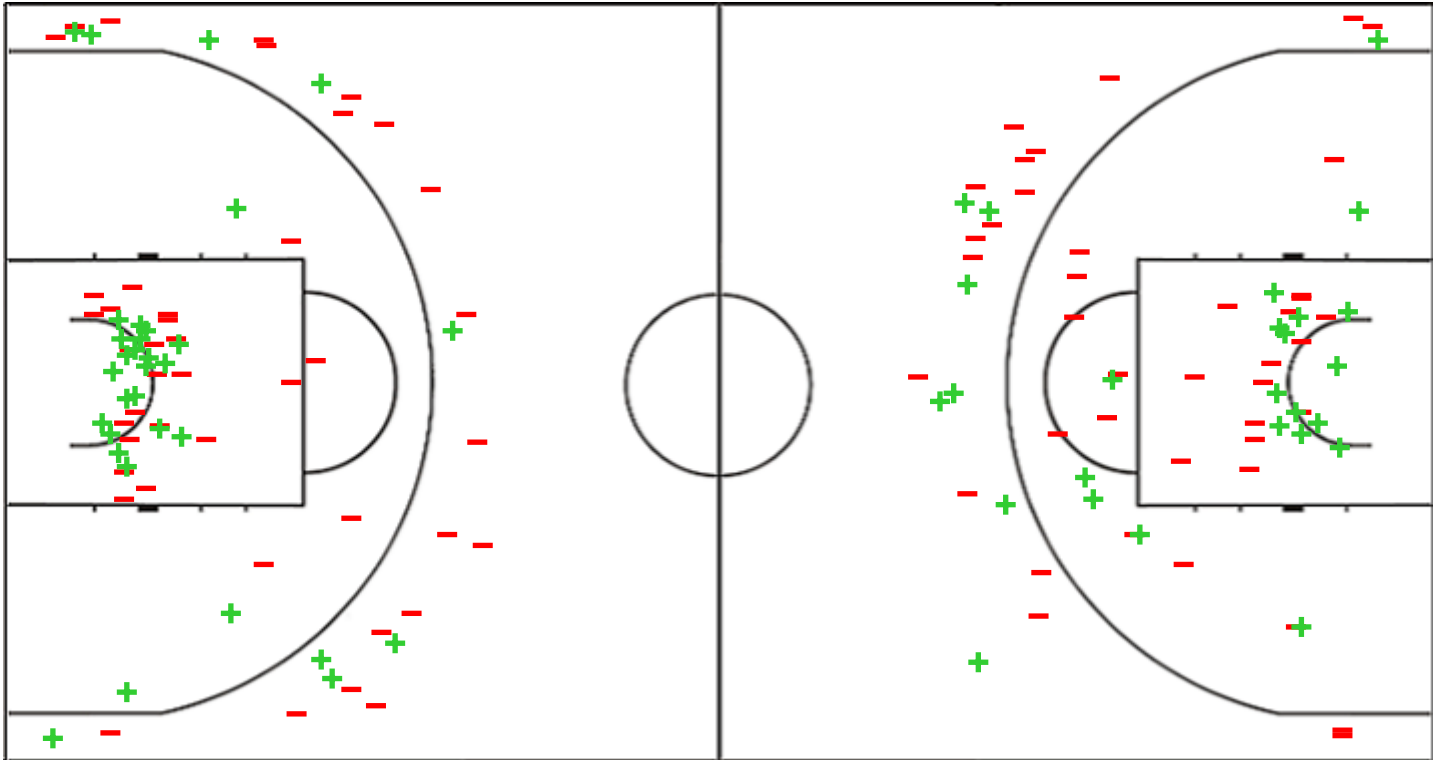

Shot Chart

CIV 80 vs 69 GUI

(16-21, 23-10, 21-17, 20-21)

Scoring by 5 min intervals:

	Q1		Q2		Q3		Q4	
CIV	6	16	28	39	48	60	66	80
GUI	11	21	27	31	38	48	55	69

CIV - Cote d'Ivoire

GUI - Guinea

CIV	M / A	%
Fied Goals	32 / 75	43
2 Points	23 / 47	49
3 Points	9 / 28	32
Free Throws	7 / 10	70

%	M / A	GUI
39	26 / 67	Fied Goals
43	18 / 42	2 Points
32	8 / 25	3 Points
82	9 / 11	Free Throws

GLOBAL PARTNERS

Shot Chart

CIV 80 vs 69 GUI

(16-21, 23-10, 21-17, 20-21)

Scoring by 5 min intervals:

	Q1		Q2		Q3		Q4	
CIV	6	16	28	39	48	60	66	80
GUI	11	21	27	31	38	48	55	69