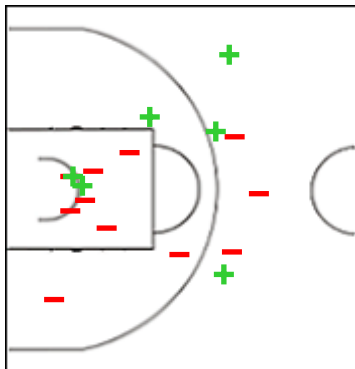

	M / A	%
Fied Goals	5 / 12	42
2 Points	5 / 12	42
3 Points	0 / 0	0
Free Throws	0 / 1	0

23 BAH Cédric

	M / A	%
Fied Goals	4 / 11	36
2 Points	4 / 9	44
3 Points	0 / 2	0
Free Throws	1 / 1	100

GLOBAL PARTNERS

Shot Chart

CIV 80 vs 69 GUI

(16-21, 23-10, 21-17, 20-21)

Scoring by 5 min intervals:

	Q1		Q2		Q3		Q4	
CIV	6	16	28	39	48	60	66	80
GUI	11	21	27	31	38	48	55	69

GUI - Guinea

3 KABA Ousmane Araphan

	M / A	%
Fied Goals	4 / 11	36
2 Points	4 / 6	67
3 Points	0 / 5	0
Free Throws	0 / 0	0

8 GASSAMA Salim

	M / A	%
Fied Goals	2 / 4	50
2 Points	1 / 2	50
3 Points	1 / 2	50
Free Throws	2 / 2	100

11 EVANS Shannon

	M / A	%
Fied Goals	6 / 17	35
2 Points	3 / 11	27
3 Points	3 / 6	50
Free Throws	0 / 0	0