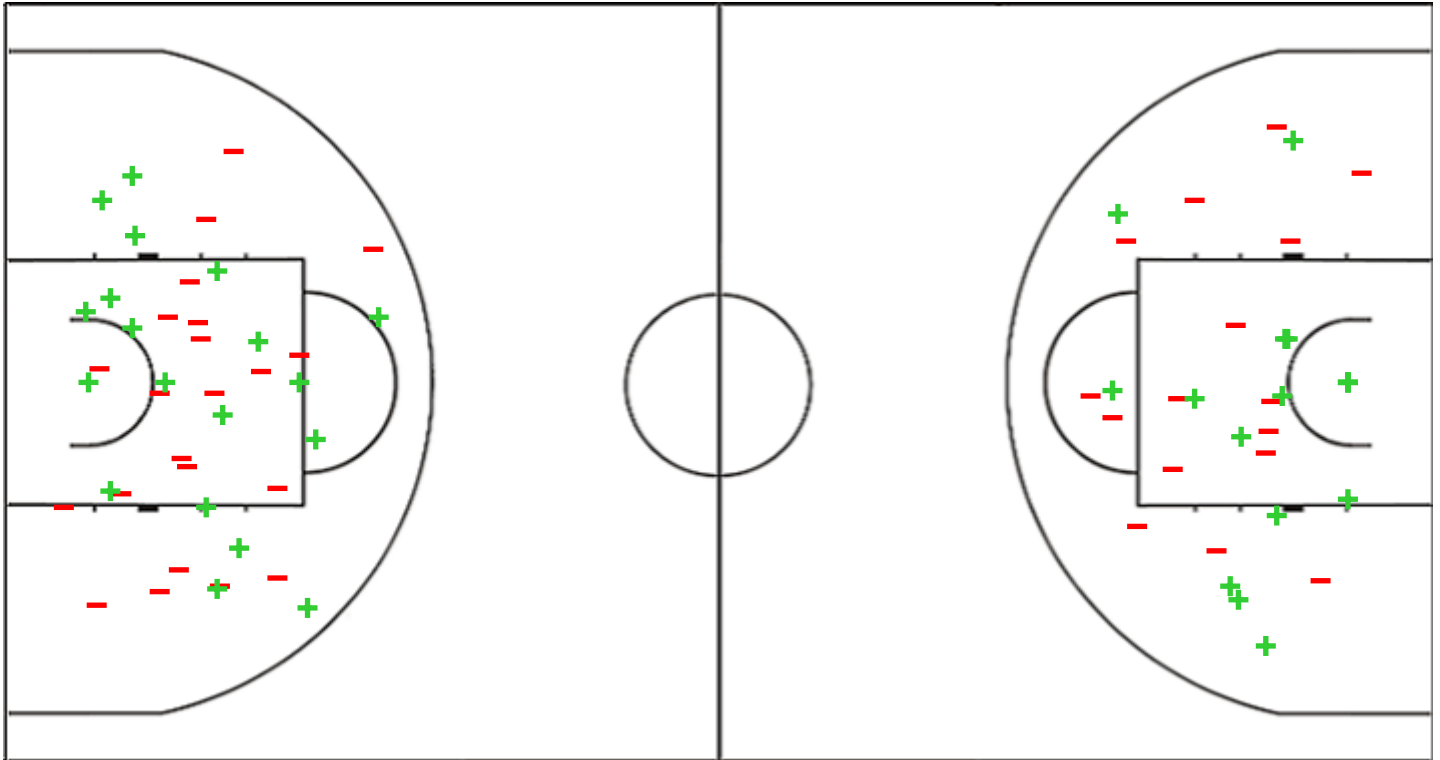

Shot Chart

COD 62 vs 57 SEN

(23-15, 12-14, 11-15, 16-13)

Scoring by 5 min intervals:

	Q1		Q2		Q3		Q4	
COD	10	23	27	35	39	46	53	62
SEN	6	15	20	29	38	44	49	57

COD - Democratic Republic of the Congo

SEN - Senegal

Shot Chart

COD 62 vs 57 SEN

(23-15, 12-14, 11-15, 16-13)

Scoring by 5 min intervals:

	Q1		Q2		Q3		Q4	
COD	10	23	27	35	39	46	53	62
SEN	6	15	20	29	38	44	49	57

COD - Democratic Republic of the Congo

1 MUTUALE BALUME Malela