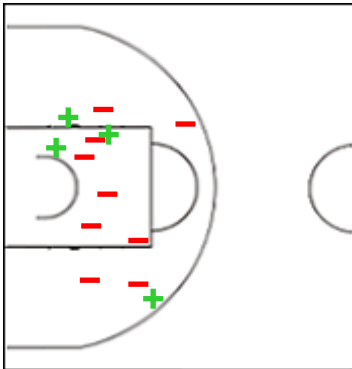

COD	M / A	%
Fied Goals	24 / 53	45
2 Points	19 / 41	46
3 Points	5 / 12	42
Free Throws	9 / 12	75

%	M / A	SEN
34	22 / 65	Fied Goals
52	17 / 33	2 Points
16	5 / 32	3 Points
62	8 / 13	Free Throws

GLOBAL PARTNERS

Shot Chart

COD 62 vs 57 SEN

(23-15, 12-14, 11-15, 16-13)

Scoring by 5 min intervals:

	Q1		Q2		Q3		Q4	
COD	10	23	27	35	39	46	53	62
SEN	6	15	20	29	38	44	49	57

COD - Democratic Republic of the Congo

1 MUTUALE BALUME Malela

	M / A	%
Fied Goals	4 / 13	31
2 Points	4 / 13	31
3 Points	0 / 0	0
Free Throws	1 / 2	50

5 PWONO Henry

	M / A	%
Fied Goals	6 / 14	43
2 Points	5 / 10	50
3 Points	1 / 4	25
Free Throws	1 / 2	50

11 EBONDO TAMBWE Rodrigue