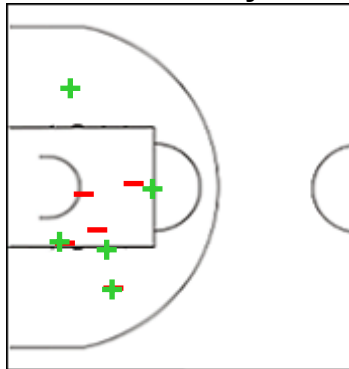

COD	M / A	%
Fied Goals	24 / 53	45
2 Points	19 / 41	46
3 Points	5 / 12	42
Free Throws	9 / 12	75

%	M / A	SEN
34	22 / 65	Fied Goals
52	17 / 33	2 Points
16	5 / 32	3 Points
62	8 / 13	Free Throws

GLOBAL PARTNERS

Shot Chart

COD 62 vs 57 SEN

(23-15, 12-14, 11-15, 16-13)

Scoring by 5 min intervals:

	Q1		Q2		Q3		Q4	
COD	10	23	27	35	39	46	53	62
SEN	6	15	20	29	38	44	49	57

COD - Democratic Republic of the Congo

1 MUTUALE BALUME Malela

	M / A	%
Fied Goals	4 / 13	31
2 Points	4 / 13	31
3 Points	0 / 0	0
Free Throws	1 / 2	50

5 PWONO Henry

	M / A	%
Fied Goals	6 / 14	43
2 Points	5 / 10	50
3 Points	1 / 4	25
Free Throws	1 / 2	50

11 EBONDO TAMBWE Rodrigue