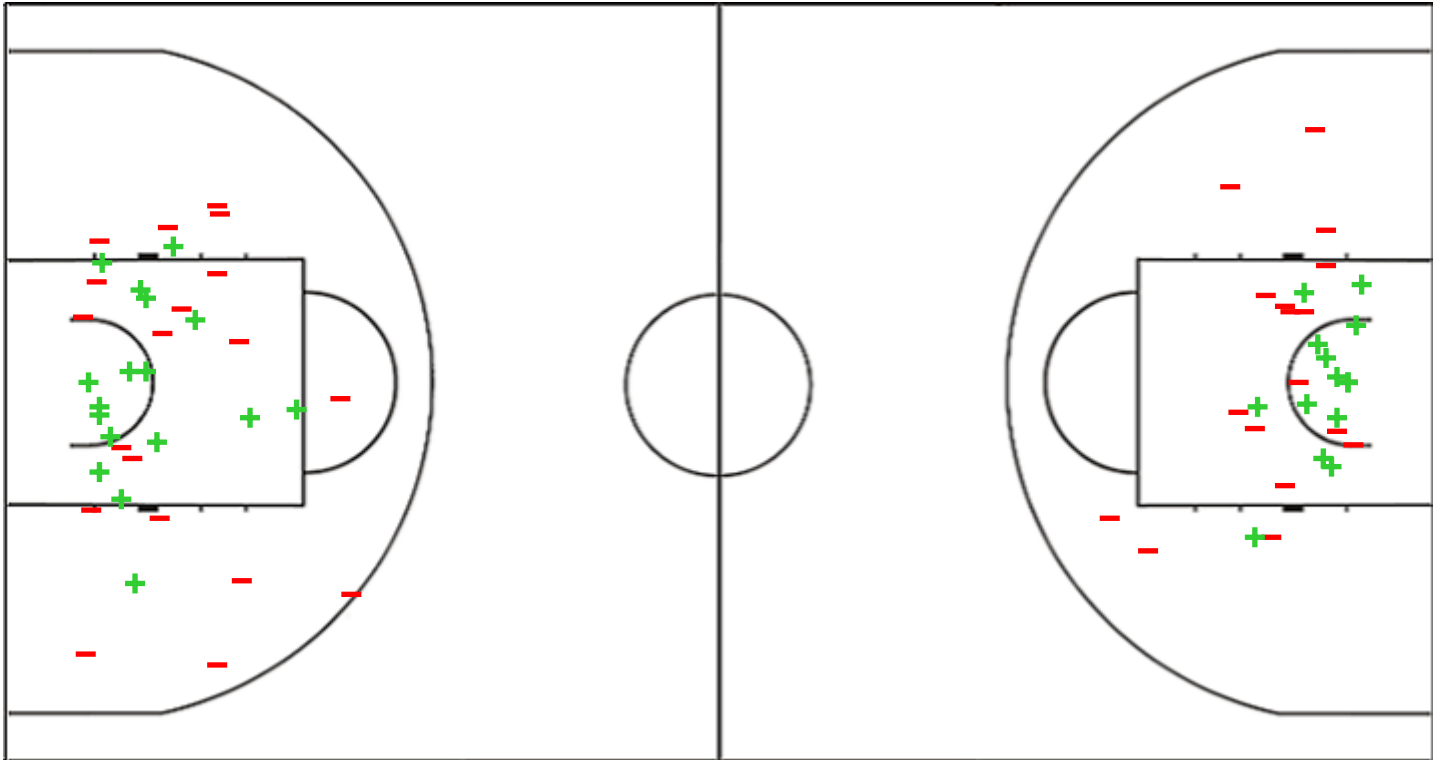

Shot Chart

GUI 65 vs 85 ANG

(15-22, 14-18, 16-27, 20-18)

Scoring by 5 min intervals:

	Q1		Q2		Q3		Q4	
GUI	10	15	20	29	38	45	58	65
ANG	11	22	27	40	61	67	75	85

GUI - Guinea

ANG - Angola

GUI	M / A	%
Fied Goals	21 / 51	41
2 Points	17 / 36	47
3 Points	4 / 15	27
Free Throws	19 / 29	66

%	M / A	ANG
42	26 / 62	Fied Goals
44	14 / 32	2 Points
40	12 / 30	3 Points
81	21 / 26	Free Throws

GLOBAL PARTNERS

Shot Chart

GUI 65 vs 85 ANG

(15-22, 14-18, 16-27, 20-18)

Scoring by 5 min intervals:

	Q1		Q2		Q3		Q4	
GUI	10	15	20	29	38	45	58	65
ANG	11	22	27	40	61	67	75	85