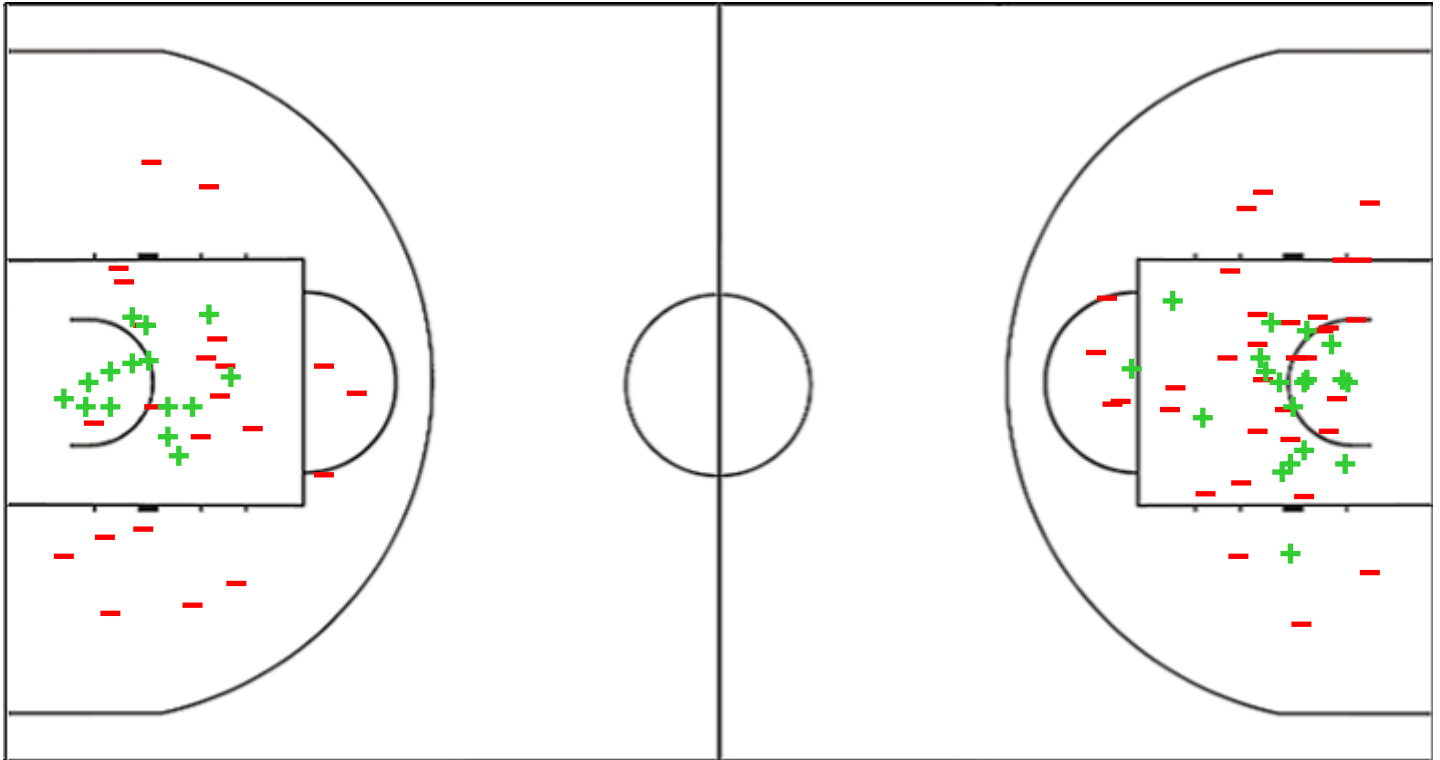

Shot Chart

GUI 56 vs 65 CIV

(19-20, 9-19, 18-14, 10-12)

Scoring by 5 min intervals:

	Q1		Q2		Q3		Q4	
GUI	14	19	25	28	41	46	52	56
CIV	5	20	28	39	44	53	58	65

GUI - Guinea

CIV - Cote d'Ivoire

GUI	M / A	%
Fied Goals	22 / 68	32
2 Points	15 / 37	41
3 Points	7 / 31	23
Free Throws	5 / 13	38