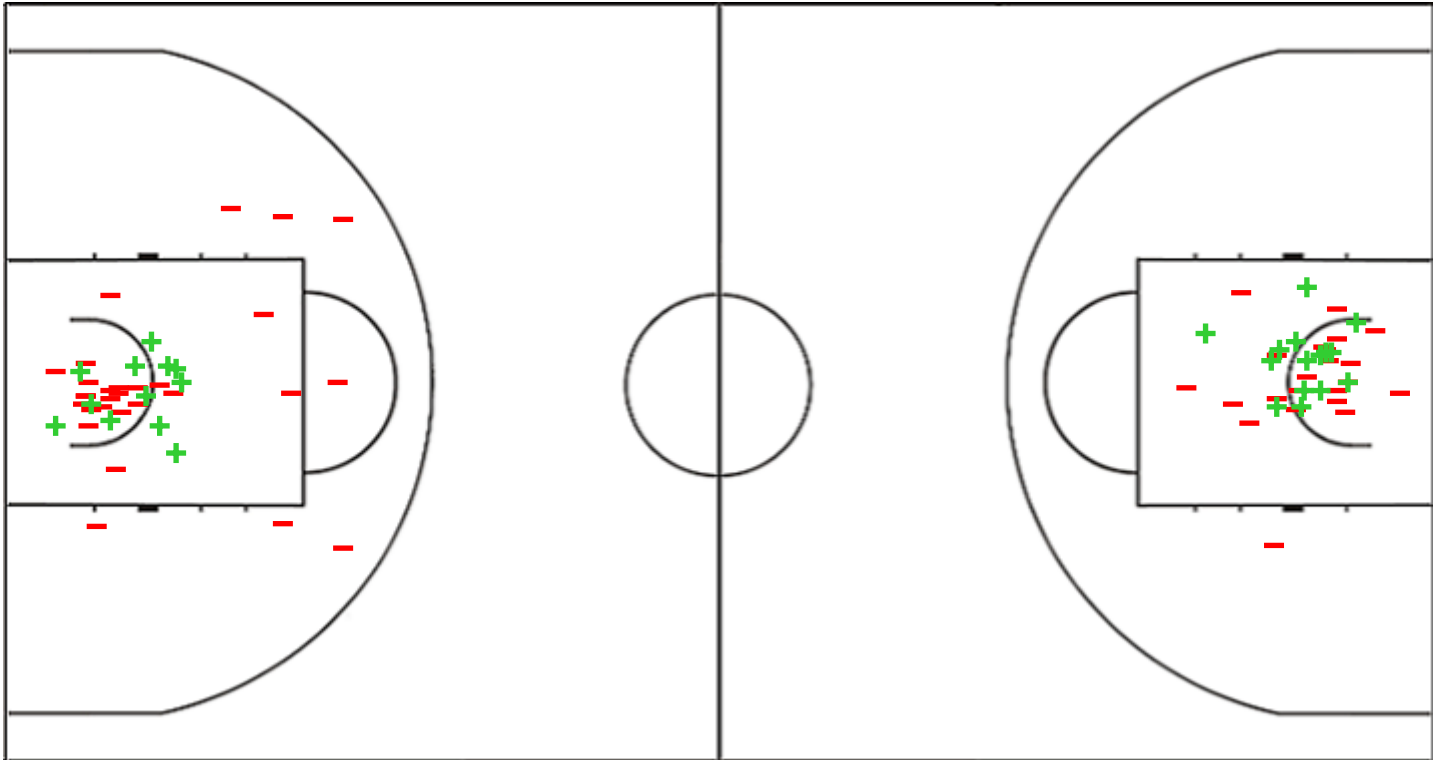

Shot Chart

COD 52 vs 80 EGY

(16-23, 14-29, 9-11, 13-17)

Scoring by 5 min intervals:

	Q1		Q2		Q3		Q4	
COD	7	16	24	30	37	39	46	52
EGY	13	23	37	52	63	63	72	80

COD - Democratic Republic of the Congo

EGY - Egypt

Shot Chart

COD 52 vs 80 EGY

(16-23, 14-29, 9-11, 13-17)

Scoring by 5 min intervals:

	Q1		Q2		Q3		Q4	
COD	7	16	24	30	37	39	46	52
EGY	13	23	37	52	63	63	72	80

COD - Democratic Republic of the Congo

1 MUTUALE BALUME Malela