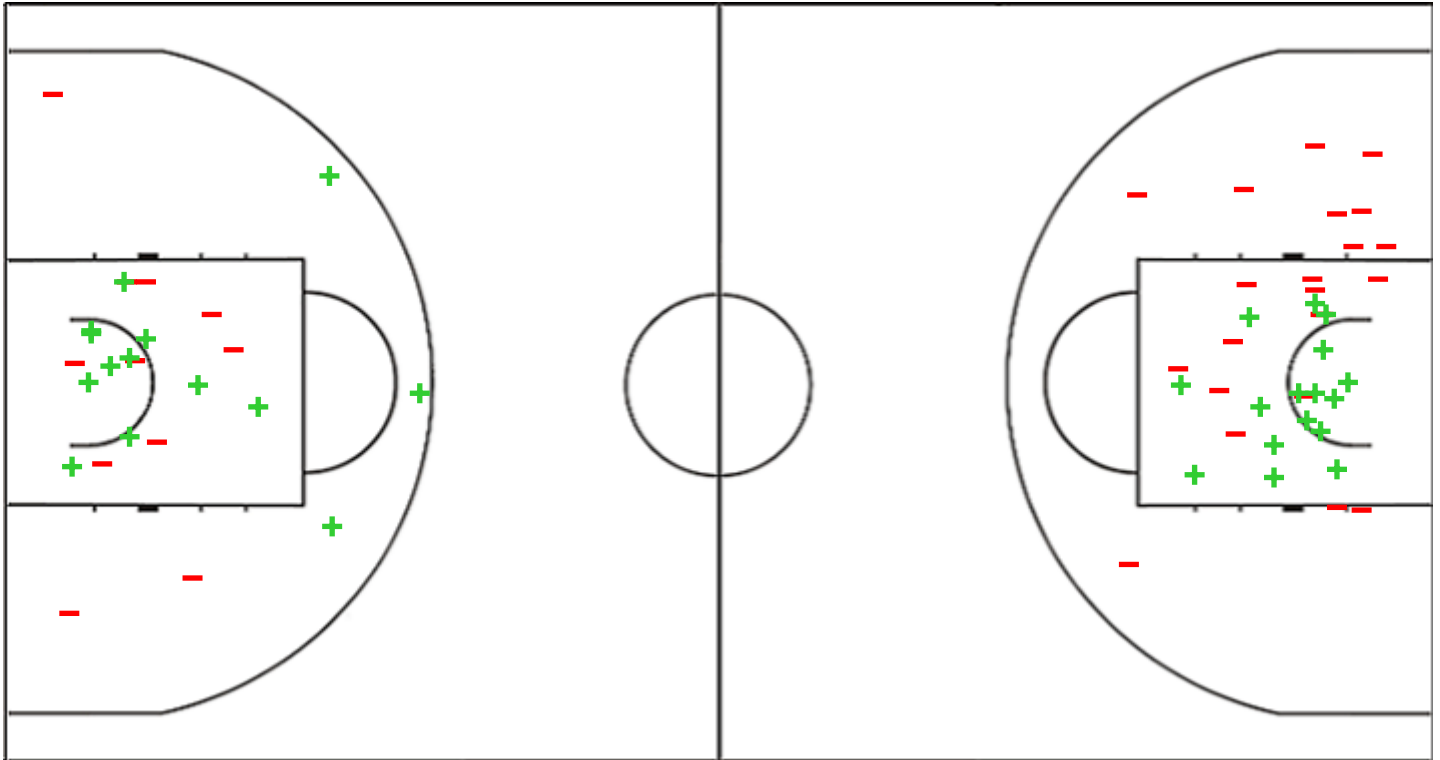

Shot Chart

CPV 58 vs 65 ANG

(14-14, 22-14, 9-16, 13-21)

Scoring by 5 min intervals:

	Q1		Q2		Q3		Q4	
CPV	6	14	19	36	39	45	53	58
ANG	5	14	21	28	39	44	51	65

CPV - Cape Verde

ANG - Angola

CPV	M / A	%
Fied Goals	18 / 49	37
2 Points	14 / 25	56
3 Points	4 / 24	17
Free Throws	18 / 39	46

%	M / A	ANG
37	23 / 62	Fied Goals
42	16 / 38	2 Points
29	7 / 24	3 Points
48	12 / 25	Free Throws

GLOBAL PARTNERS

Shot Chart

CPV 58 vs 65 ANG

(14-14, 22-14, 9-16, 13-21)

Scoring by 5 min intervals:

	Q1		Q2		Q3		Q4	
CPV	6	14	19	36	39	45	53	58
ANG	5	14	21	28	39	44	51	65