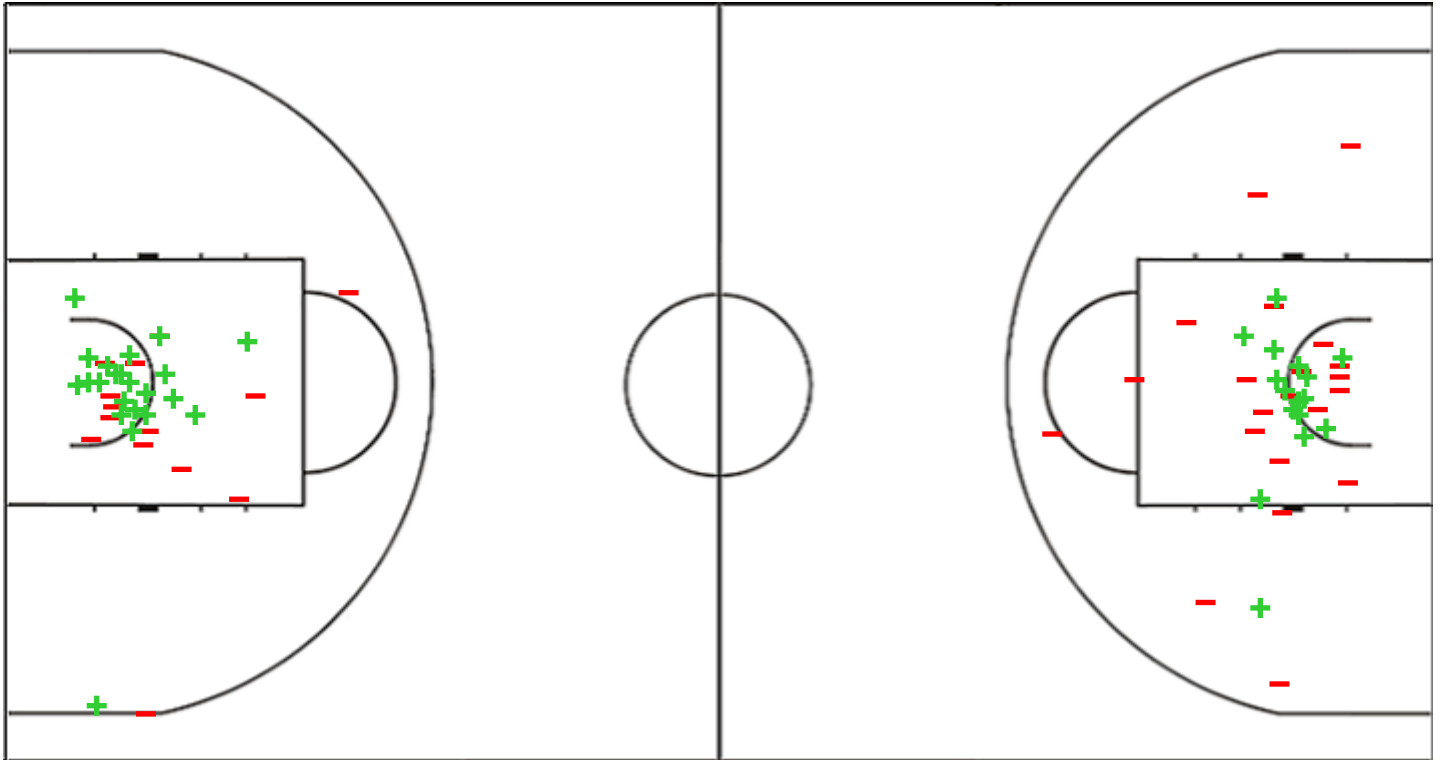

Shot Chart

CAN 112 vs 71 PAN

(30-21, 22-11, 33-17, 27-22)

Scoring by 5 min intervals:

	Q1		Q2		Q3		Q4	
CAN	10	30	43	52	68	85	95	112
PAN	6	21	28	32	38	49	58	71

CAN - Canada

PAN - Panama

CAN	M / A	%
Fied Goals	41 / 77	53
2 Points	22 / 37	59
3 Points	19 / 40	48
Free Throws	11 / 14	79