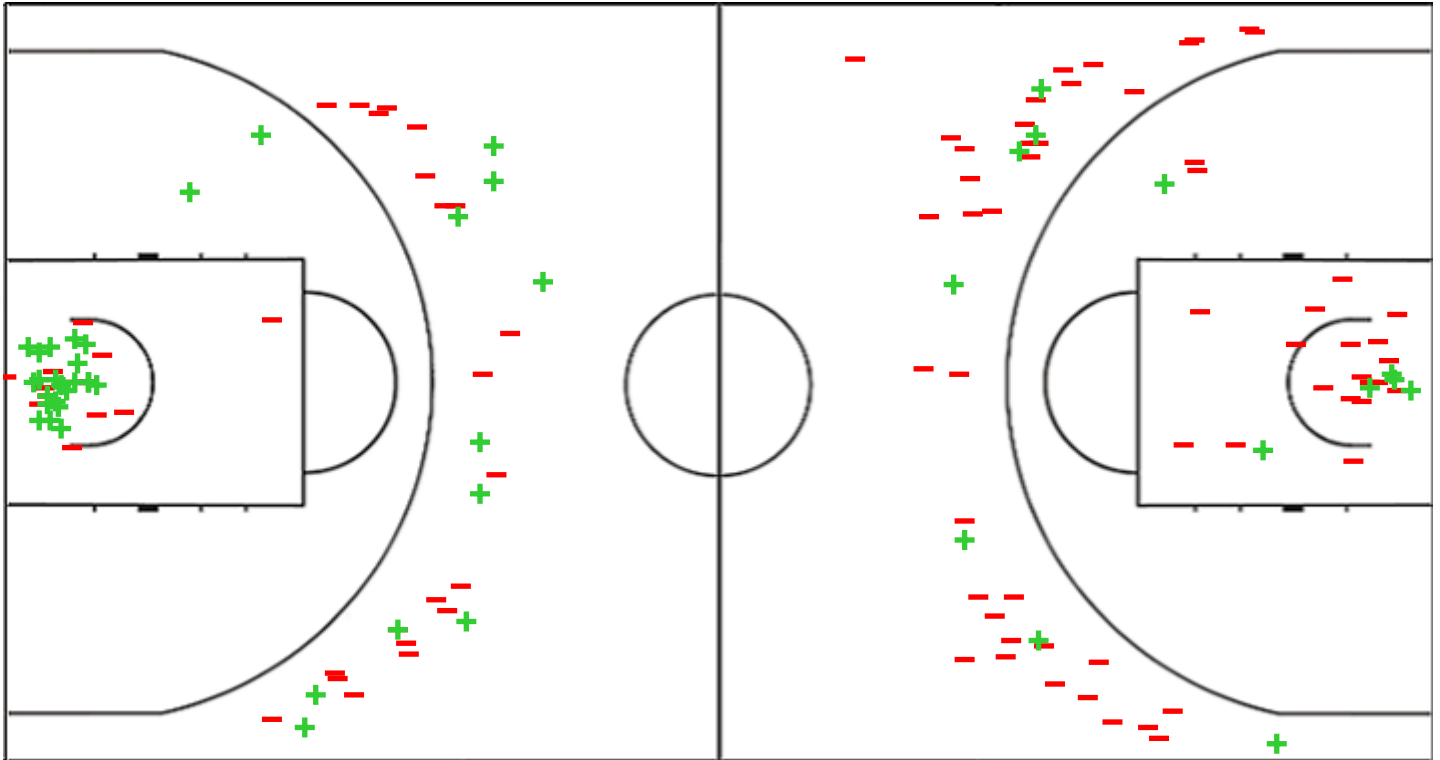

Shot Chart

LBN 96 vs 38 INA

(19-10, 27-12, 29-11, 21-5)

Scoring by 5 min intervals:

	Q1		Q2		Q3		Q4	
LBN	10	19	29	46	63	75	88	96
INA	4	10	16	22	29	33	35	38

LBN - Lebanon

INA - Indonesia

LBN	M / A	%
Fied Goals	35 / 72	49
2 Points	25 / 41	61
3 Points	10 / 31	32
Free Throws	16 / 20	80

%	M / A	INA
19	13 / 70	Fied Goals
23	6 / 26	2 Points
16	7 / 44	3 Points
71	5 / 7	Free Throws

GLOBAL PARTNERS

Shot Chart

LBN 96 vs 38 INA

(19-10, 27-12, 29-11, 21-5)

Scoring by 5 min intervals:

	Q1		Q2		Q3		Q4	
LBN	10	19	29	46	63	75	88	96
INA	4	10	16	22	29	33	35	38