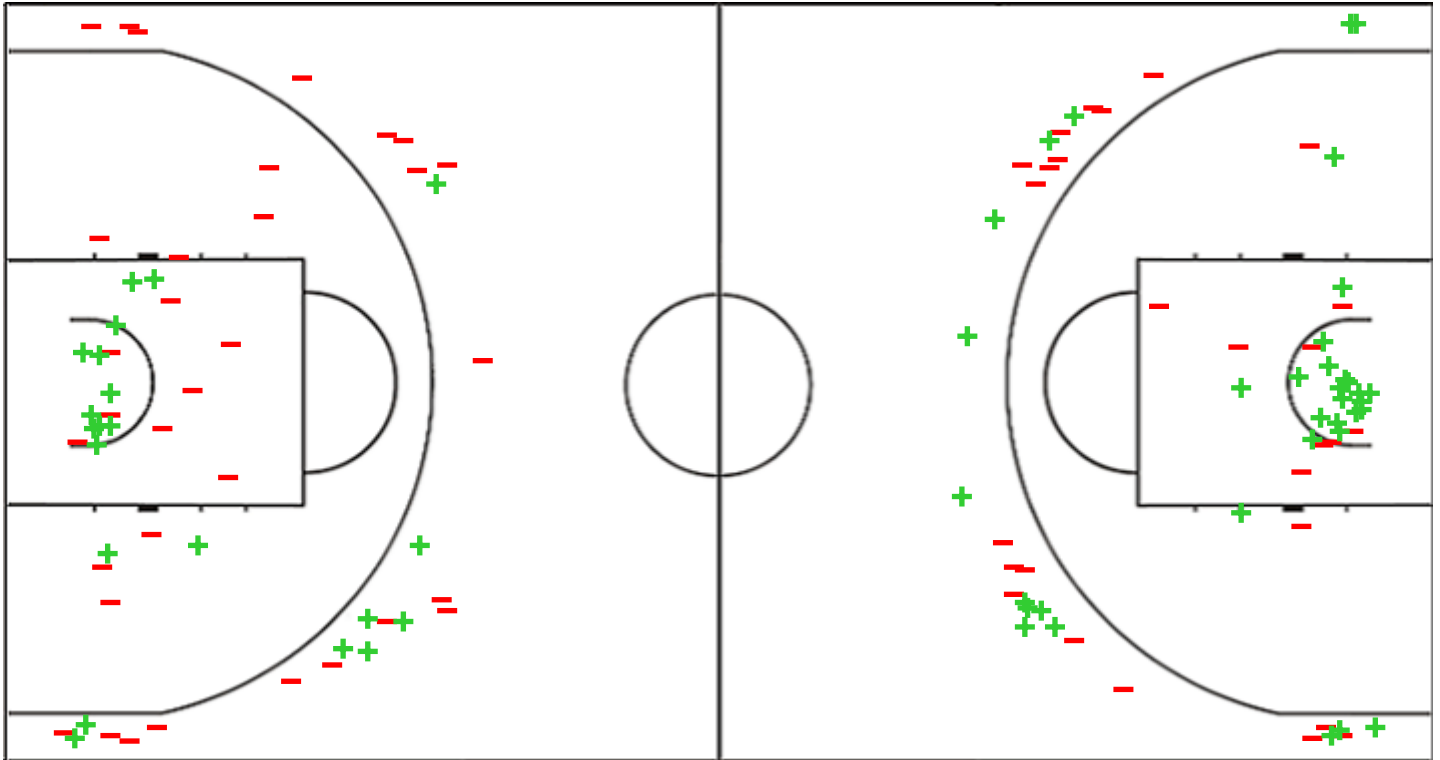

Shot Chart

INA 64 vs 110 LBN

(21-29, 26-25, 8-32, 9-24)

Scoring by 5 min intervals:

	Q1		Q2		Q3		Q4	
INA	11	21	34	47	52	55	57	64
LBN	17	29	36	54	65	86	99	110

INA - Indonesia

LBN - Lebanon

INA	M / A	%
Fied Goals	21 / 54	39
2 Points	13 / 27	48
3 Points	8 / 27	30
Free Throws	14 / 21	67

%	M / A	LBN
56	36 / 64	Fied Goals
66	21 / 32	2 Points
47	15 / 32	3 Points
72	23 / 32	Free Throws

GLOBAL PARTNERS

Shot Chart

INA 64 vs 110 LBN

(21-29, 26-25, 8-32, 9-24)

Scoring by 5 min intervals:

	Q1		Q2		Q3		Q4	
INA	11	21	34	47	52	55	57	64
LBN	17	29	36	54	65	86	99	110