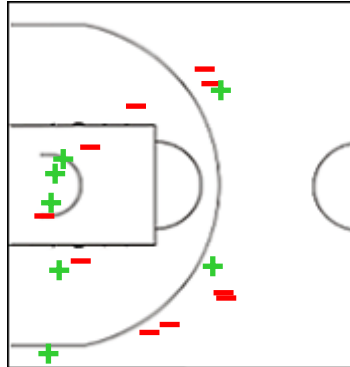

Shot Chart

INA 64 vs 110 LBN

(21-29, 26-25, 8-32, 9-24)

Scoring by 5 min intervals:

	Q1		Q2		Q3		Q4	
INA	11	21	34	47	52	55	57	64
LBN	17	29	36	54	65	86	99	110

INA - Indonesia

LBN - Lebanon

INA	M / A	%
Fied Goals	21 / 54	39
2 Points	13 / 27	48
3 Points	8 / 27	30
Free Throws	14 / 21	67

%	M / A	LBN
56	36 / 64	Fied Goals
66	21 / 32	2 Points
47	15 / 32	3 Points
72	23 / 32	Free Throws

GLOBAL PARTNERS

Shot Chart

INA 64 vs 110 LBN

(21-29, 26-25, 8-32, 9-24)

Scoring by 5 min intervals:

	Q1		Q2		Q3		Q4	
INA	11	21	34	47	52	55	57	64
LBN	17	29	36	54	65	86	99	110

INA - Indonesia

2 LAKUDU Hardianus

	M / A	%
Fied Goals	2 / 4	50
2 Points	1 / 2	50
3 Points	1 / 2	50
Free Throws	2 / 2	100

3 JAWATO Brandon

	M / A	%
Fied Goals	7 / 17	41
2 Points	4 / 7	57
3 Points	3 / 10	30
Free Throws	3 / 5	60