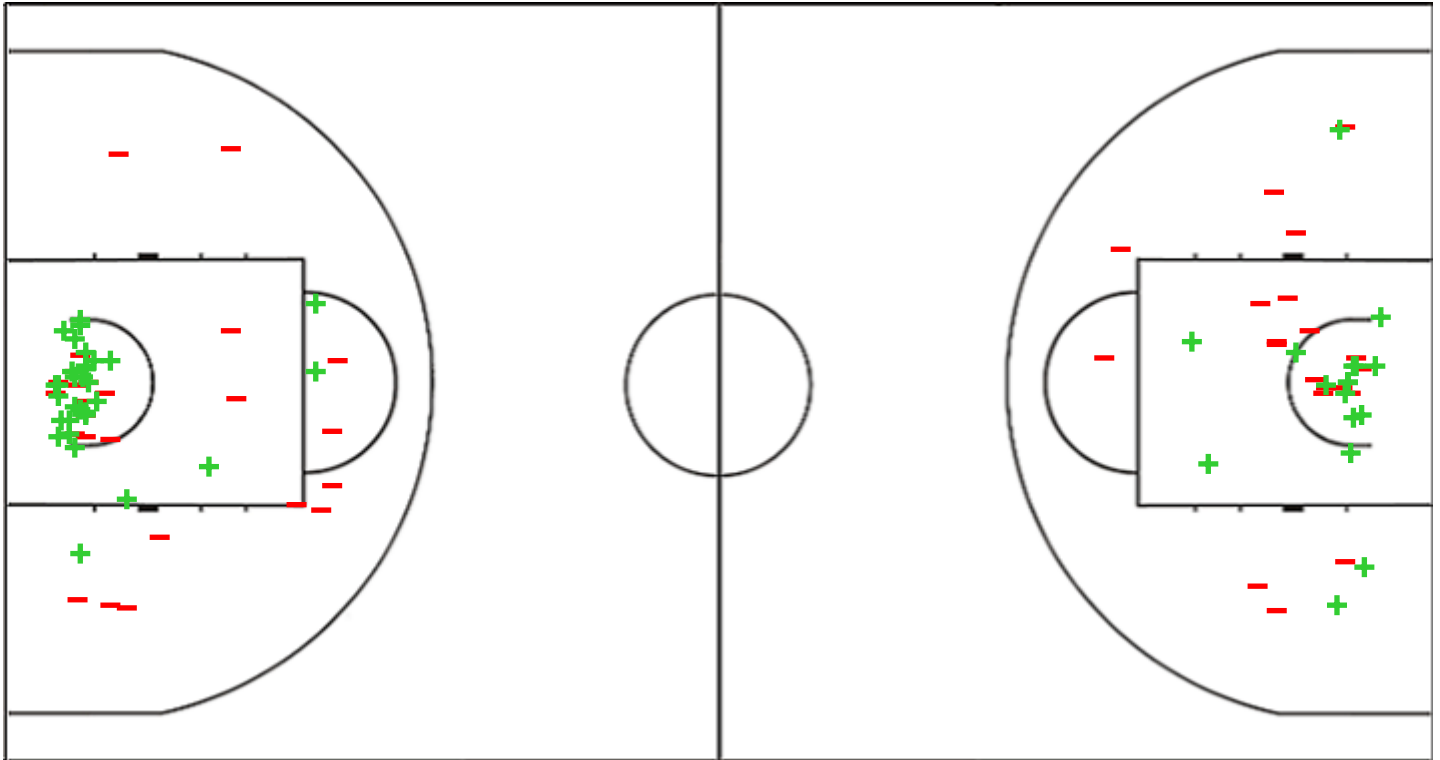

Shot Chart

KSA 95 vs 66 INA

(23-15, 27-16, 19-18, 26-17)

Scoring by 5 min intervals:

	Q1		Q2		Q3		Q4	
KSA	13	23	34	50	57	69	85	95
INA	11	15	24	31	39	49	52	66

KSA - Saudi Arabia

INA - Indonesia

KSA	M / A	%
Fied Goals	40 / 78	51
2 Points	31 / 56	55
3 Points	9 / 22	41
Free Throws	6 / 10	60

%	M / A	INA
39	26 / 66	Fied Goals
49	19 / 39	2 Points
26	7 / 27	3 Points
78	7 / 9	Free Throws

GLOBAL PARTNERS

Shot Chart

KSA 95 vs 66 INA

(23-15, 27-16, 19-18, 26-17)

Scoring by 5 min intervals:

	Q1		Q2		Q3		Q4	
KSA	13	23	34	50	57	69	85	95
INA	11	15	24	31	39	49	52	66