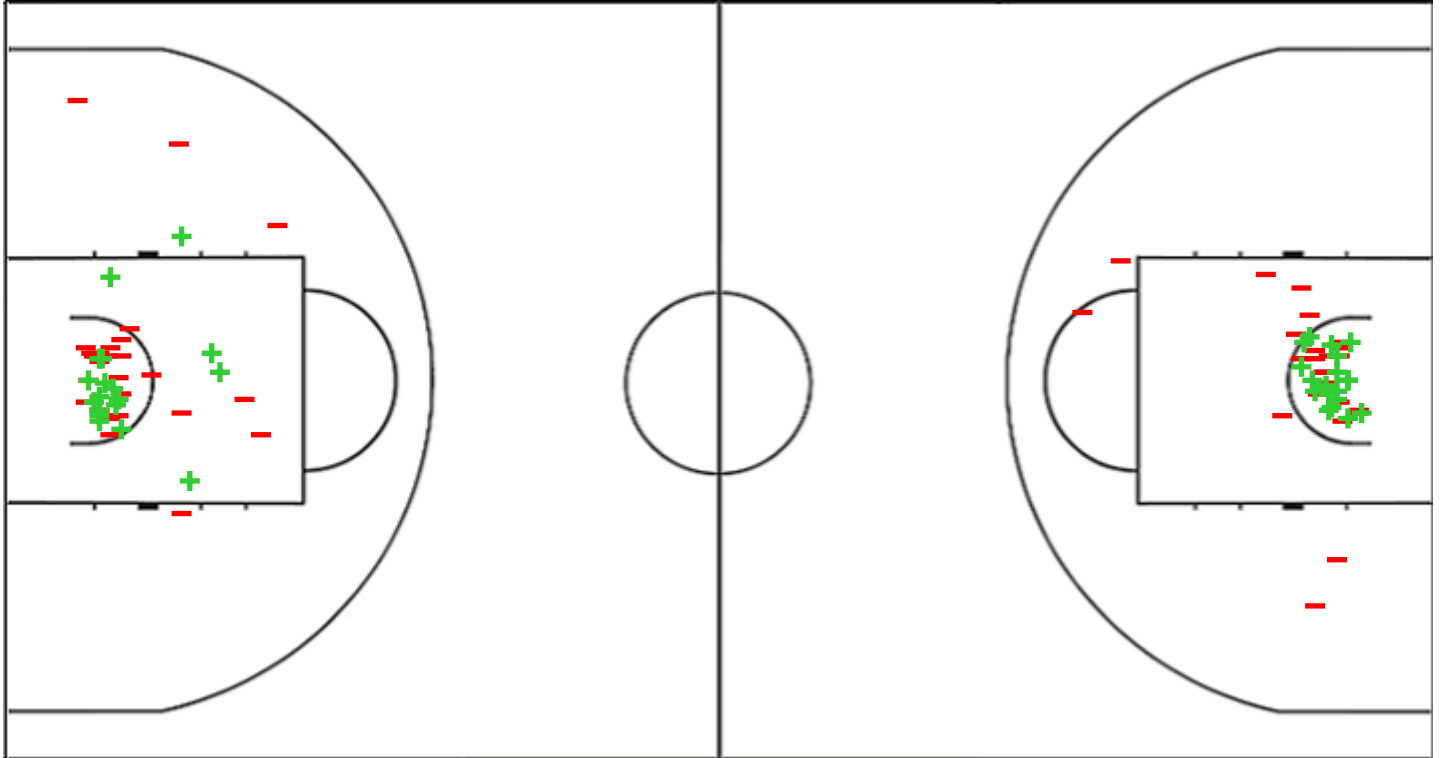

Shot Chart

INA 67 vs 69 KSA

(18-14, 21-17, 9-18, 19-20)

Scoring by 5 min intervals:

	Q1		Q2		Q3		Q4	
INA	6	18	28	39	48	48	58	67
KSA	6	14	21	31	38	49	59	69

INA - Indonesia

KSA - Saudi Arabia

INA	M / A	%
Fied Goals	24 / 72	33
2 Points	18 / 45	40
3 Points	6 / 27	22
Free Throws	13 / 17	76

%	M / A	KSA
35	26 / 74	Fied Goals
43	20 / 46	2 Points
21	6 / 28	3 Points
50	11 / 22	Free Throws

GLOBAL PARTNERS

Shot Chart

INA 67 vs 69 KSA

(18-14, 21-17, 9-18, 19-20)

Scoring by 5 min intervals:

	Q1		Q2		Q3		Q4	
INA	6	18	28	39	48	48	58	67
KSA	6	14	21	31	38	49	59	69