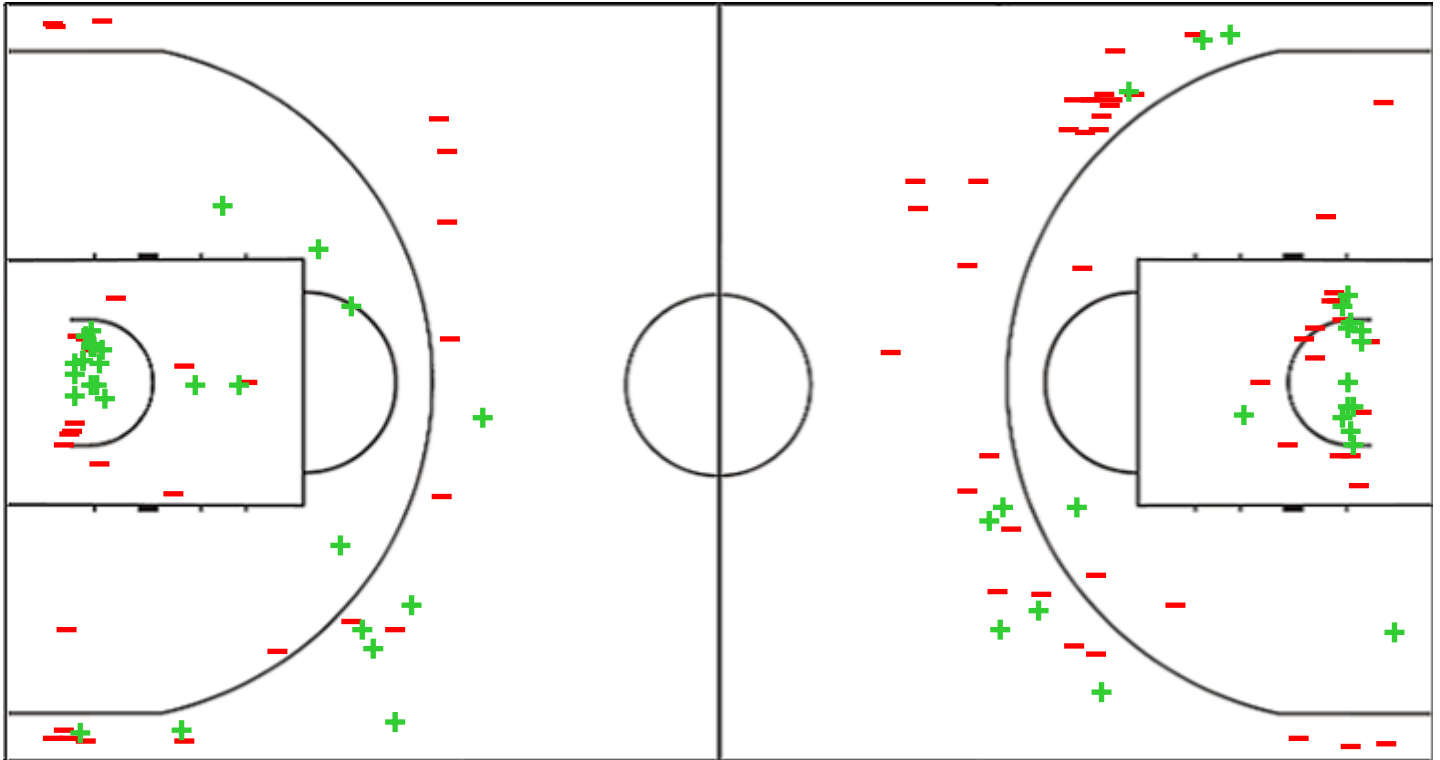

Shot Chart

SWE 72 vs 62 FIN

(14-11, 17-8, 16-14, 25-29)

Scoring by 5 min intervals:

	Q1		Q2		Q3		Q4	
<b>SWE</b>	11	14	24	31	38	47	58	72
<b>FIN</b>	6	11	14	19	25	33	46	62

SWE - Sweden

FIN - Finland

SWE	M / A	%
Fied Goals	28 / 58	48
2 Points	21 / 36	58
3 Points	7 / 22	32
Free Throws	9 / 10	90