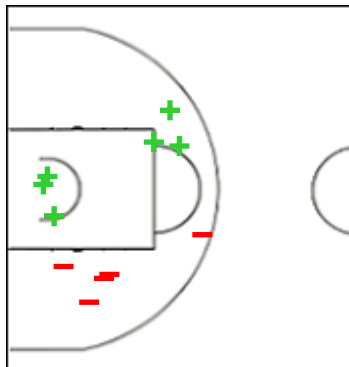

GLOBAL PARTNERS

Shot Chart

ISL 107 vs 105 ITA

(21-18, 23-15, 21-26, 20-26, 9-9, 13-11)

Scoring by 5 min intervals:

	Q1		Q2		Q3		Q4		OT1	OT2
ISL	7	21	33	44	53	65	78	85	94	107
ITA	13	18	24	33	44	59	67	85	94	105

ITA - Italy

00 DELLA VALLE Amedeo

	M / A	%
Fied Goals	2 / 10	20
2 Points	1 / 5	20
3 Points	1 / 5	20
Free Throws	4 / 4	100

1 MANNION Nico

	M / A	%
Fied Goals	7 / 19	37
2 Points	3 / 10	30
3 Points	4 / 9	44
Free Throws	5 / 7	71

6 BILIGHA Paul

	M / A	%
Fied Goals	4 / 5	80
2 Points	4 / 5	80
3 Points	0 / 0	0
Free Throws	1 / 2	50

7 TONUT Stefano

	M / A	%
Fied Goals	7 / 17	41
2 Points	6 / 12	50
3 Points	1 / 5	20
Free Throws	3 / 5	60