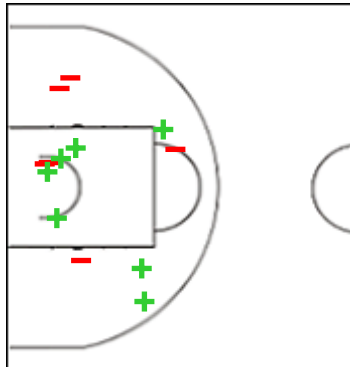

10 FRIDRIKSSON Elvar

	M / A	%
Fied Goals	10 / 21	48
2 Points	7 / 13	54
3 Points	3 / 8	38
Free Throws	2 / 4	50