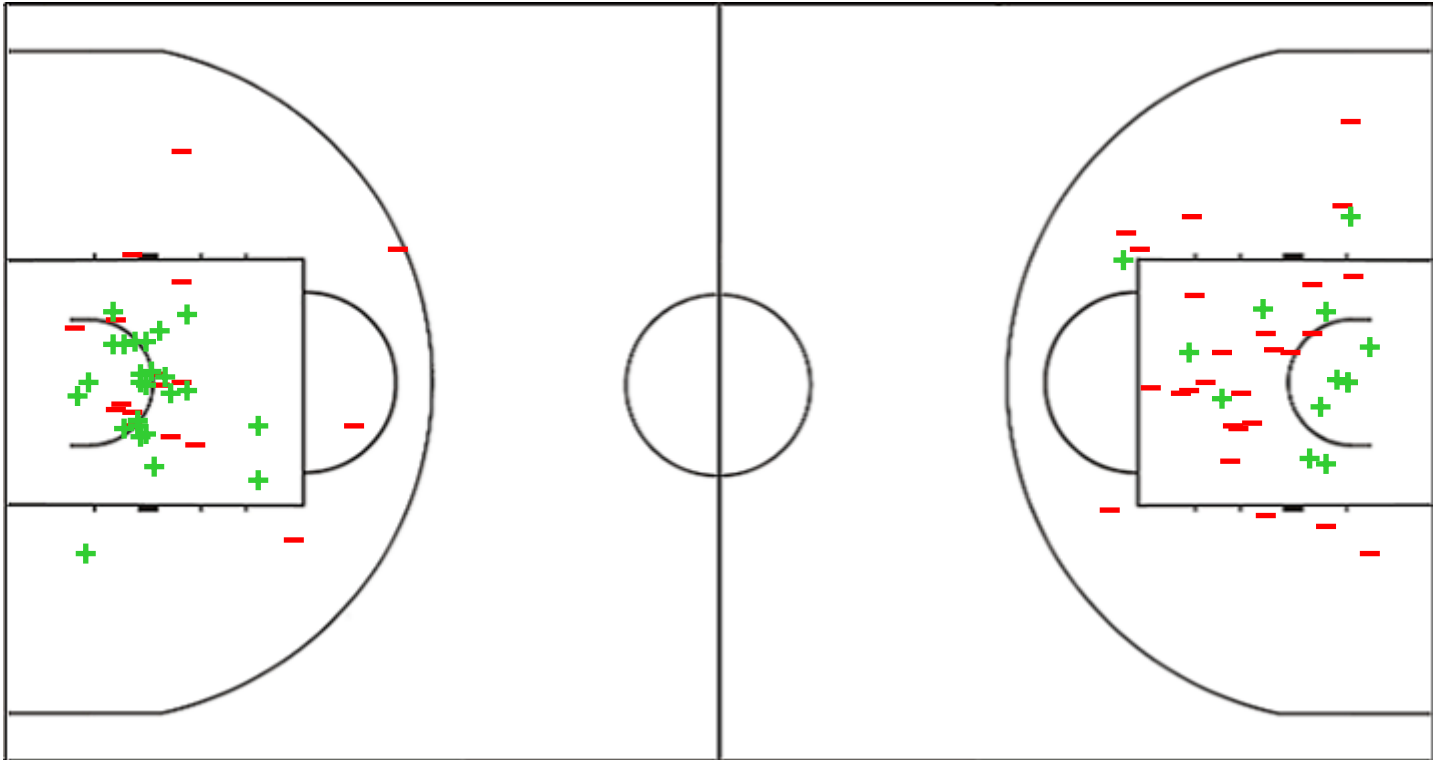

Shot Chart

ISL 67 vs 66 NED

(16-20, 5-15, 26-16, 20-15)

Scoring by 5 min intervals:

	Q1		Q2		Q3		Q4	
ISL	10	16	16	21	30	47	55	67
NED	8	20	25	35	38	51	54	66

ISL - Iceland

NED - Netherlands

ISL	M / A	%
Fied Goals	28 / 69	41
2 Points	25 / 42	60
3 Points	3 / 27	11
Free Throws	8 / 15	53

%	M / A	NED
34	23 / 67	Fied Goals
33	13 / 40	2 Points
37	10 / 27	3 Points
83	10 / 12	Free Throws

GLOBAL PARTNERS

Shot Chart

ISL 67 vs 66 NED

(16-20, 5-15, 26-16, 20-15)

Scoring by 5 min intervals:

	Q1		Q2		Q3		Q4	
ISL	10	16	16	21	30	47	55	67
NED	8	20	25	35	38	51	54	66