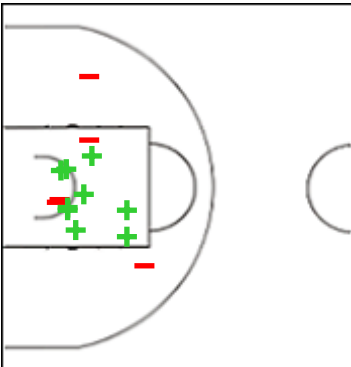

%	M / A	NED
34	23 / 67	Fied Goals
33	13 / 40	2 Points
37	10 / 27	3 Points
83	10 / 12	Free Throws

GLOBAL PARTNERS

Shot Chart

ISL 67 vs 66 NED

(16-20, 5-15, 26-16, 20-15)

Scoring by 5 min intervals:

	Q1		Q2		Q3		Q4	
ISL	10	16	16	21	30	47	55	67
NED	8	20	25	35	38	51	54	66

ISL - Iceland

3 STEINARSSON Aegir

	M / A	%
Fied Goals	3 / 5	60
2 Points	3 / 4	75
3 Points	0 / 1	0
Free Throws	1 / 3	33

6 GUDMUNDSSON Jon Axel

	M / A	%
Fied Goals	2 / 10	20
2 Points	1 / 5	20
3 Points	1 / 5	20
Free Throws	0 / 2	0

10 FRIDRIKSSON Elvar

	M / A	%
Fied Goals	9 / 19	47
2 Points	9 / 14	64
3 Points	0 / 5	0
Free Throws	2 / 2	100

12 JONSSON Kari

	M / A	%
Fied Goals	1 / 3	33
2 Points	1 / 1	100
3 Points	0 / 2	0
Free Throws	0 / 0	0