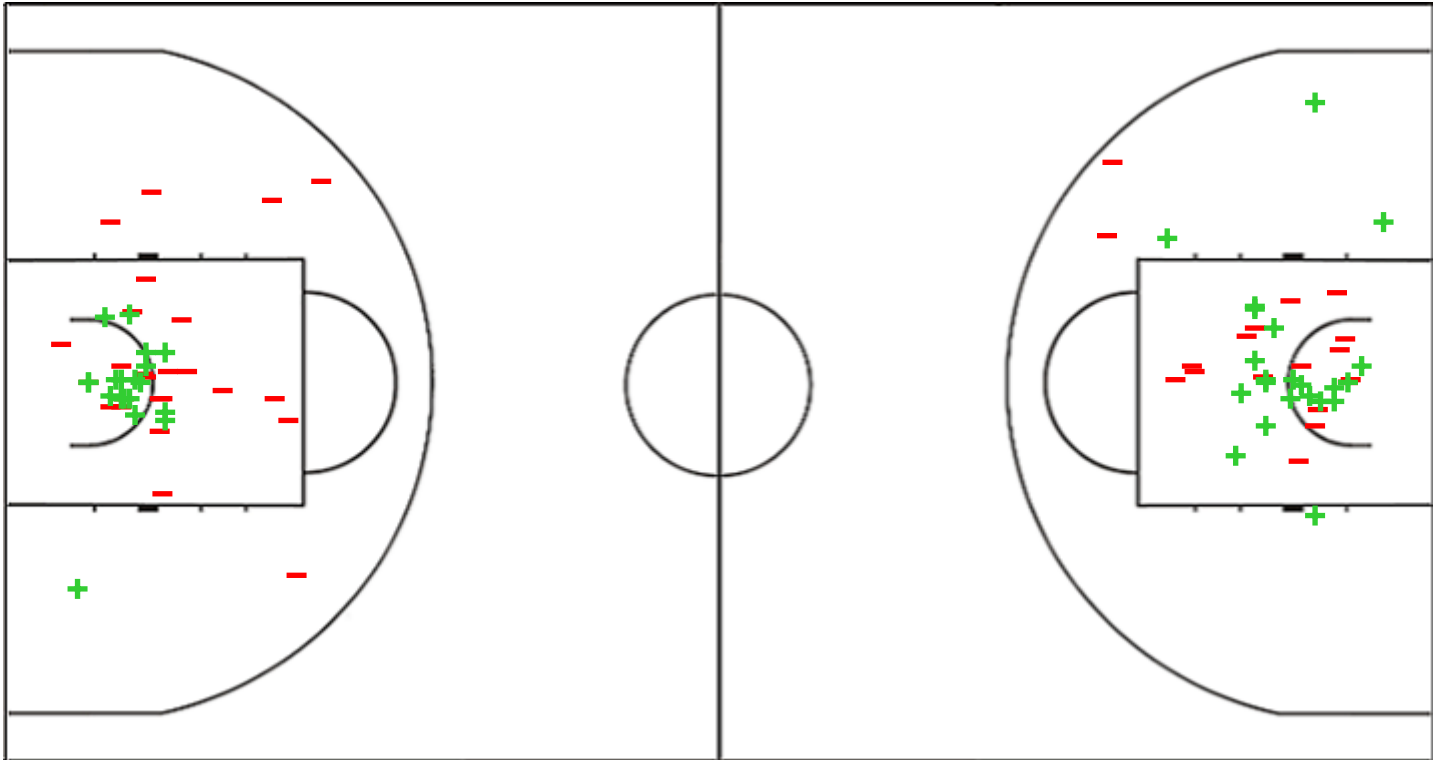

Shot Chart

GEO 82 vs 76 ESP
(15-14, 22-17, 7-16, 23-20, 15-9)

Scoring by 5 min intervals:

	Q1		Q2		Q3		Q4		OT1
GEO	3	15	23	37	41	44	55	67	82
ESP	9	14	21	31	36	47	59	67	76

GEO - Georgia

ESP - Spain

GEO	M / A	%
Fied Goals	27 / 64	42
2 Points	19 / 44	43
3 Points	8 / 20	40
Free Throws	20 / 25	80

%	M / A	ESP
42	30 / 71	Fied Goals
54	22 / 41	2 Points
27	8 / 30	3 Points
57	8 / 14	Free Throws

GLOBAL PARTNERS