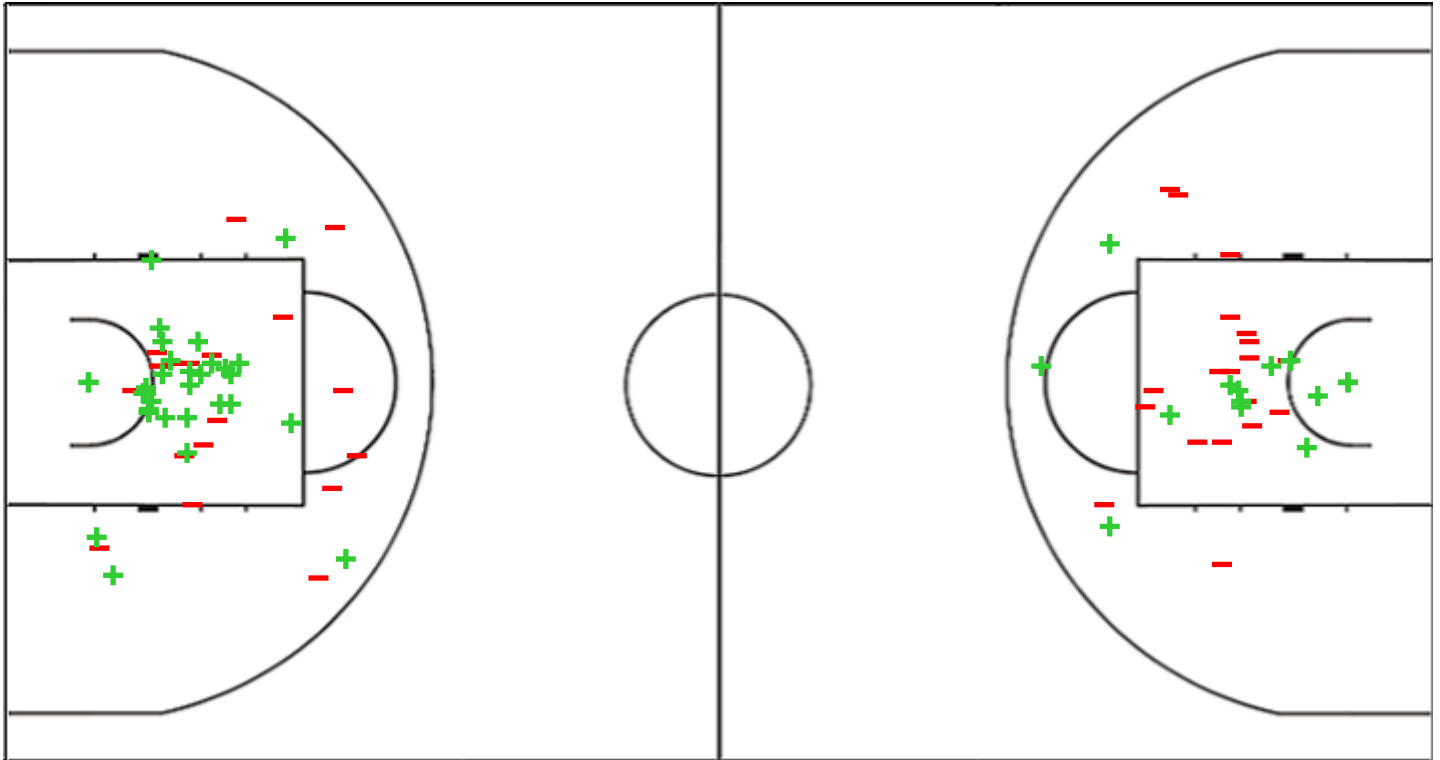

Shot Chart

ESP 87 vs 57 ISL

(26-15, 25-13, 18-17, 18-12)

Scoring by 5 min intervals:

	Q1		Q2		Q3		Q4	
ESP	13	26	40	51	61	69	78	87
ISL	11	15	21	28	35	45	50	57

ESP - Spain

ISL - Iceland

ESP	M / A	%
Fied Goals	37 / 71	52
2 Points	32 / 50	64
3 Points	5 / 21	24
Free Throws	8 / 14	57

%	M / A	ISL
37	22 / 60	Fied Goals
41	14 / 34	2 Points
31	8 / 26	3 Points
45	5 / 11	Free Throws

GLOBAL PARTNERS

Shot Chart

ESP 87 vs 57 ISL

(26-15, 25-13, 18-17, 18-12)

Scoring by 5 min intervals:

	Q1		Q2		Q3		Q4	
ESP	13	26	40	51	61	69	78	87
ISL	11	15	21	28	35	45	50	57