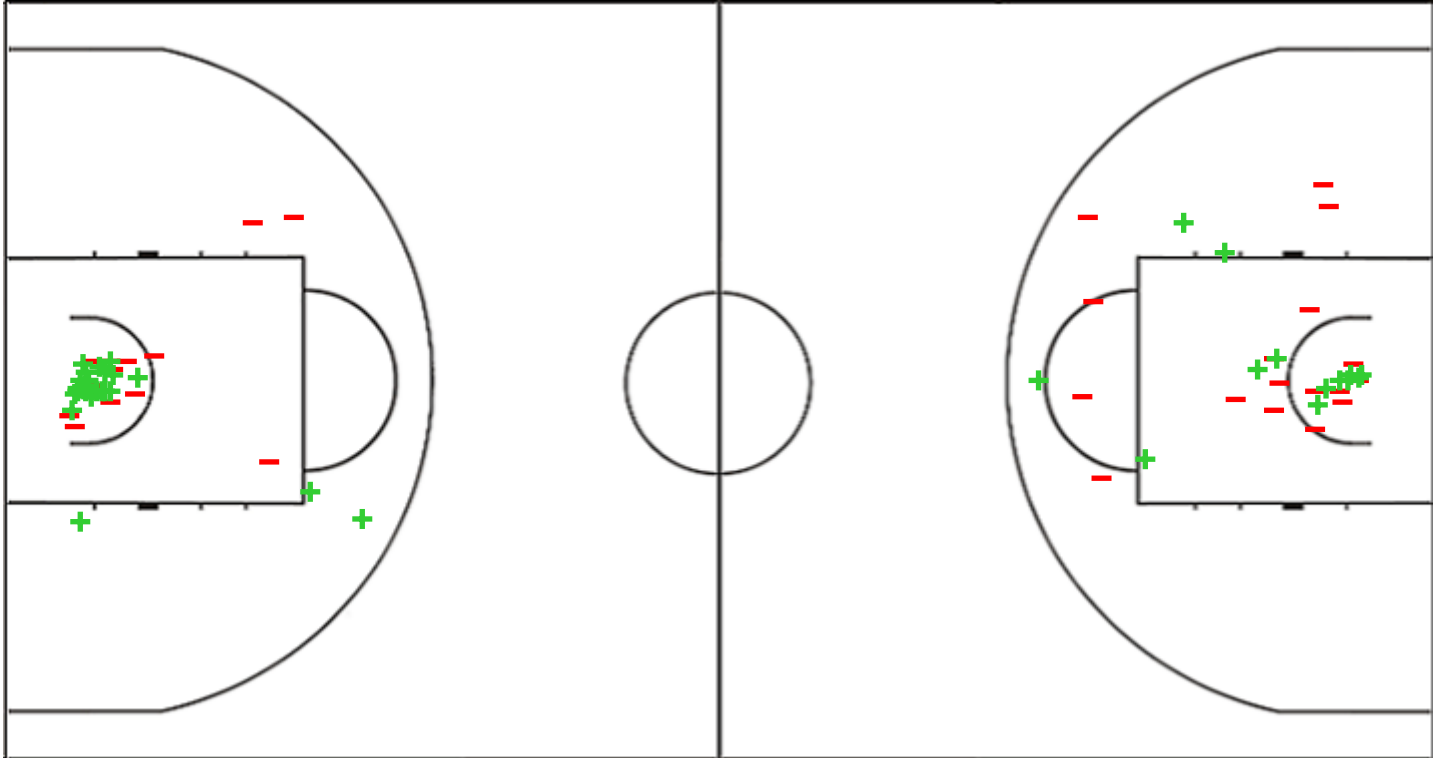

Shot Chart

GRE 85 vs 68 BEL

(30-15, 19-18, 15-11, 21-24)

Scoring by 5 min intervals:

	Q1		Q2		Q3		Q4	
GRE	12	30	40	49	55	64	77	85
BEL	6	15	19	33	40	44	53	68

GRE - Greece

BEL - Belgium

GRE	M / A	%
Fied Goals	32 / 61	52
2 Points	24 / 38	63
3 Points	8 / 23	35
Free Throws	13 / 27	48